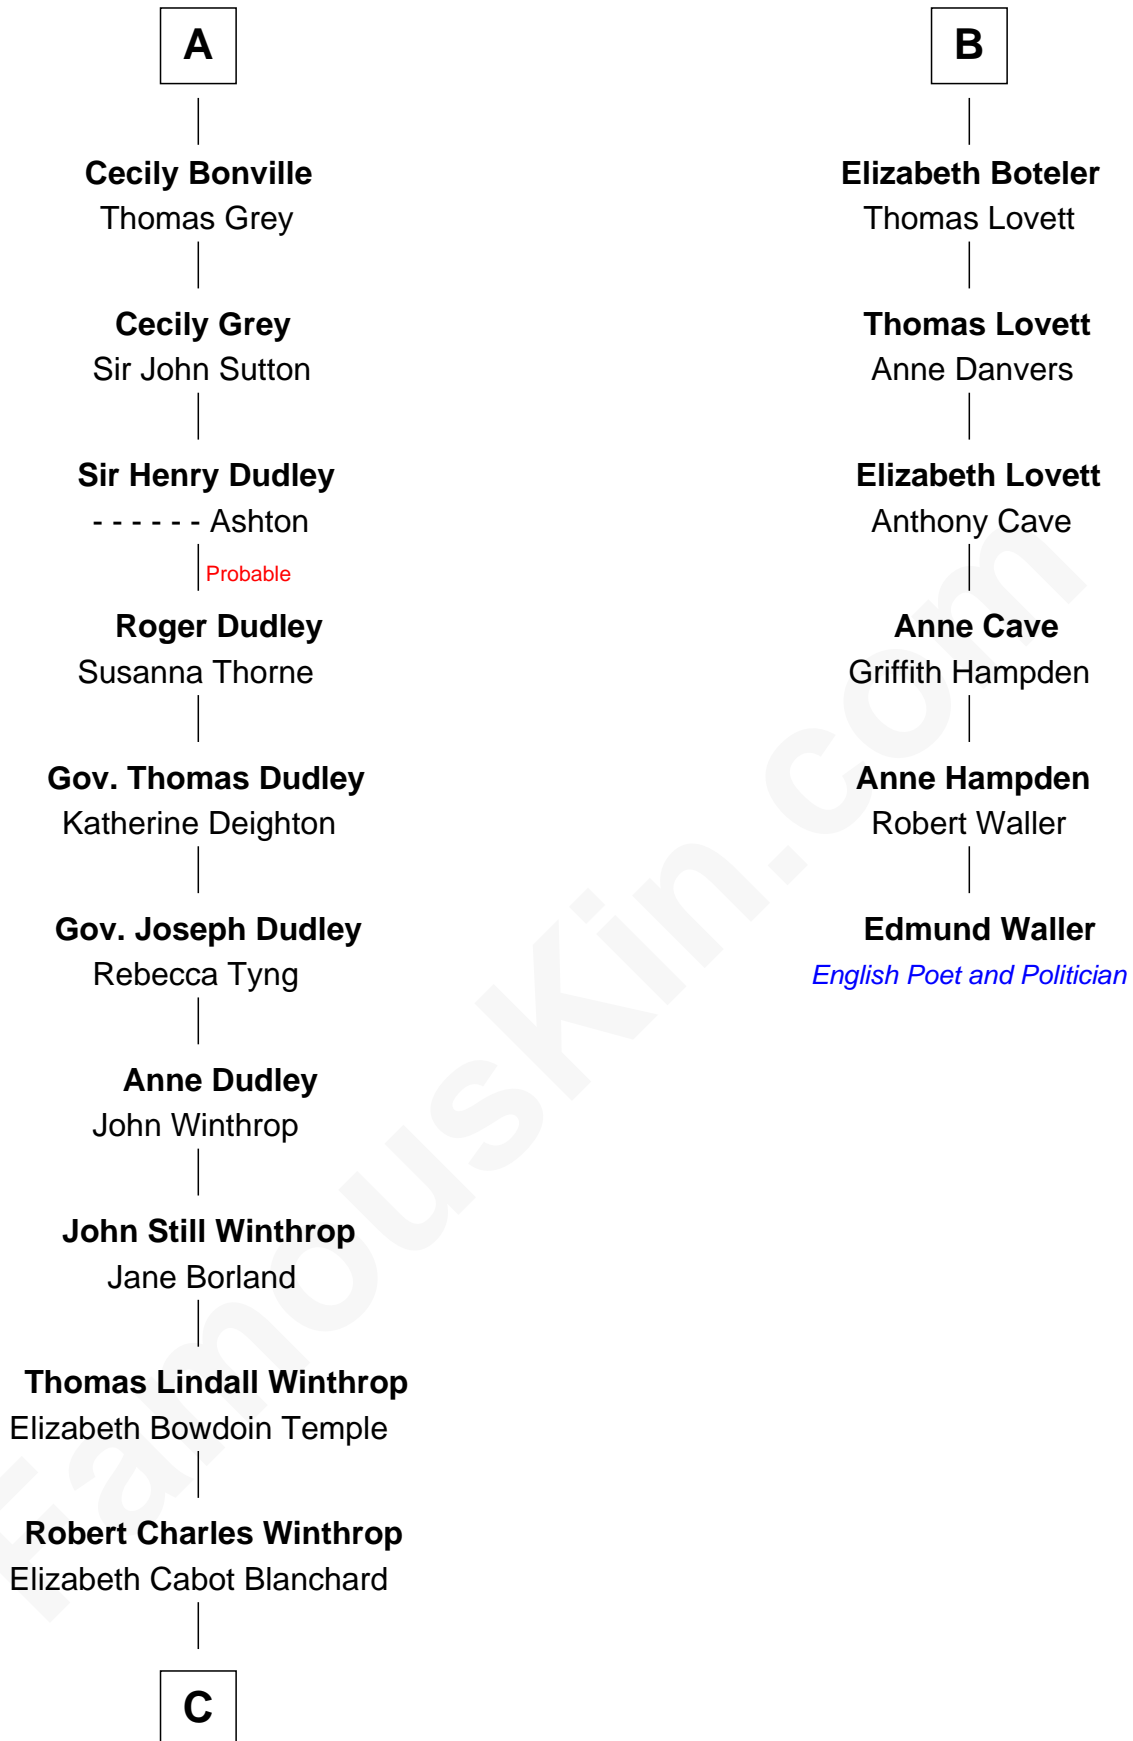

FamousKin.com Relationship Chart of

John Kerry

68th U.S. Secretary of State

12th cousin 8 times removed of

Edmund Waller

English Poet and Politician

Sir Henry de Hastings

Joan de Cantilupe

Margaret Grey

Sir William Bonville

William Bonville

Elizabeth Harington

William Bonville

Katherine Neville

A

Sir John de Hastings

Sir Philip le Boteler

Philip Boteler

Isabel Willoughby

John Boteler

Constance Vere

B

C

Robert Charles Winthrop

Elizabeth Mason

Margaret Tyndal Winthrop

James Grant Forbes

Rosemary Isabel Forbes

Richard John Kerry

John Kerry

68th U.S. Secretary of State

FamousKin.com