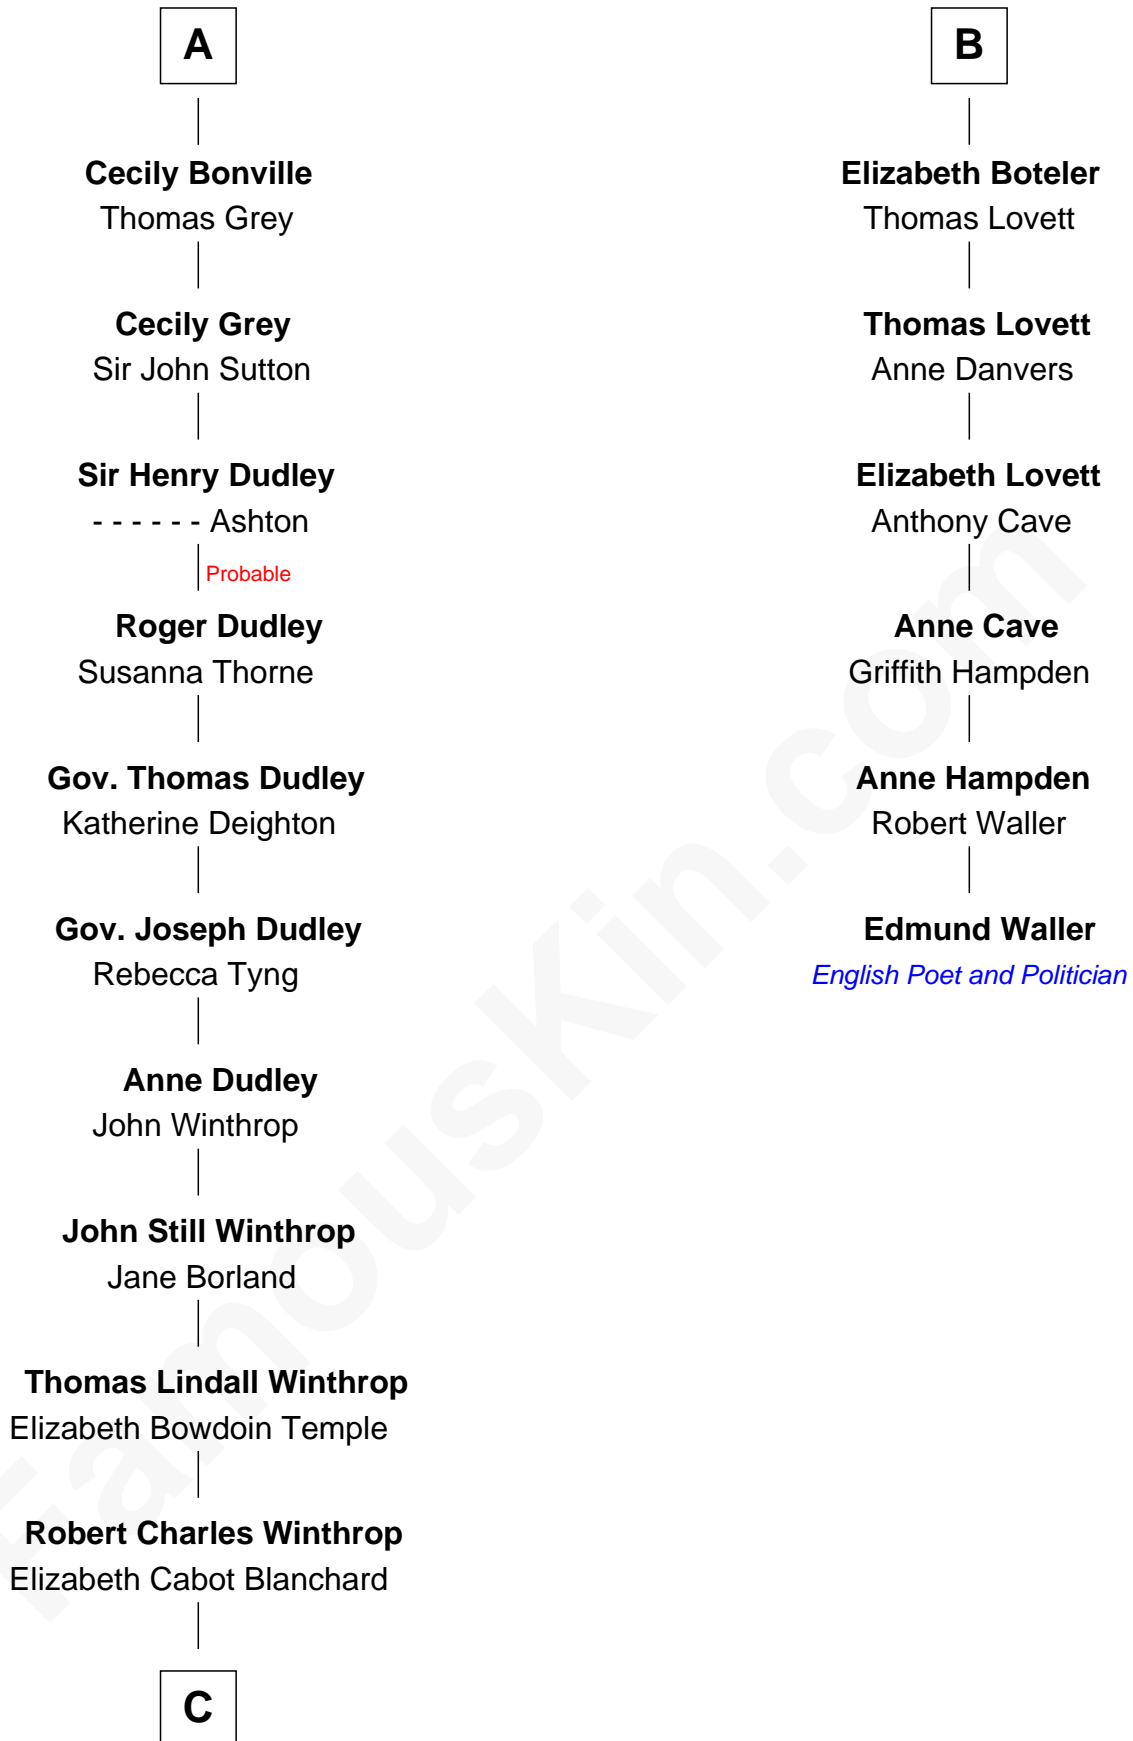

# FamousKin.com Relationship Chart of

**John Kerry**

*68th U.S. Secretary of State*

12th cousin 8 times removed of

**Edmund Waller**

*English Poet and Politician*

**Sir William de Valence**

Joan de Munchensi

**Margaret Grey**

Sir William Bonville

**William Bonville**

Elizabeth Harington

**William Bonville**

Katherine Neville

**A**

**Isabel de Valence**

Sir Philip le Boteler

**Philip Boteler**

Isabel Willoughby

**John Boteler**

Constance Vere

**B**

**C**

Robert Charles Winthrop

Elizabeth Mason

Margaret Tyndal Winthrop

James Grant Forbes

Rosemary Isabel Forbes

Richard John Kerry

John Kerry

*68th U.S. Secretary of State*

FamousKin.com