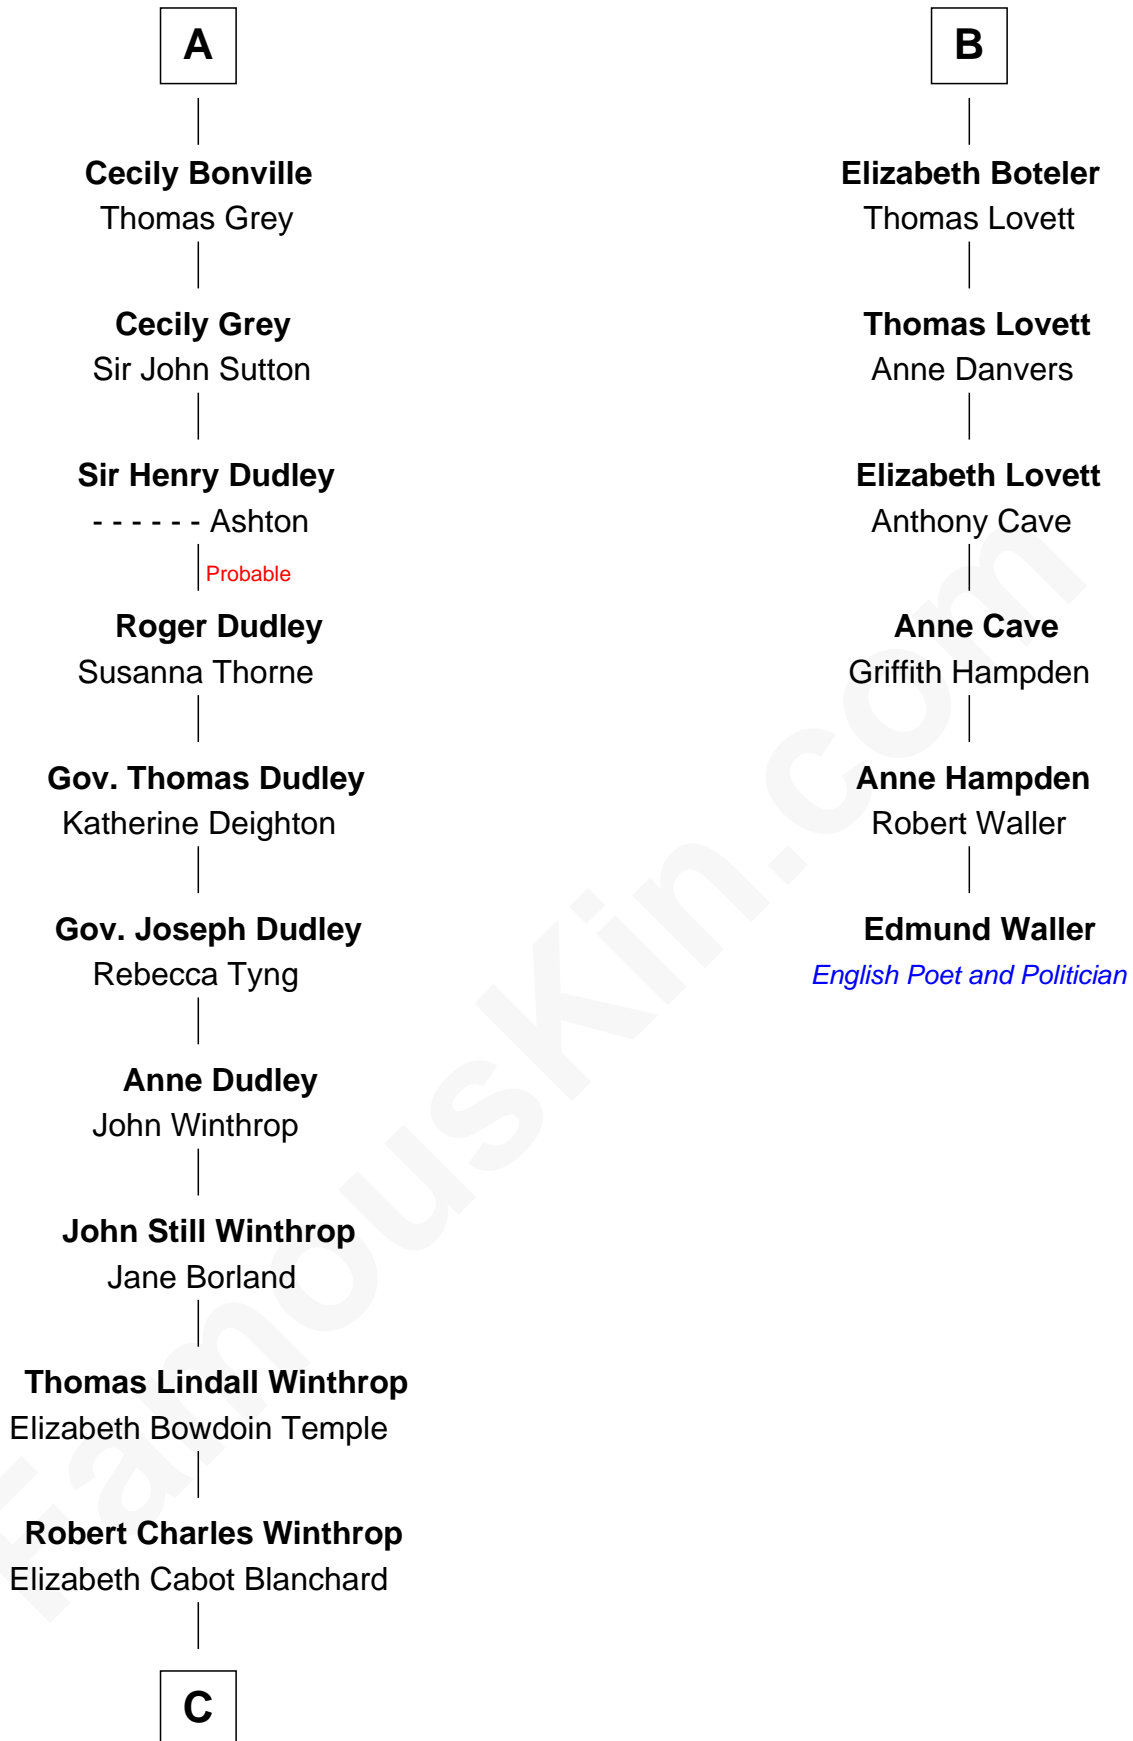

FamousKin.com Relationship Chart of

John Kerry

68th U.S. Secretary of State

12th cousin 8 times removed of

Edmund Waller

English Poet and Politician

Sir Roger de Herdeburgh

Ida de Odingsells

Ela Herdeburgh
Sir William de Boteler

Ankaret le Boteler
John le Strange

Eleanor le Strange
Sir Reynold de Grey

Sir Reynold Grey
Margaret de Ros

Margaret Grey
Sir William Bonville

William Bonville
Elizabeth Harington

William Bonville
Katherine Neville

A

Ela Herdeburgh
Sir William de Boteler

Ankaret le Boteler
John le Strange

Eleanor le Strange
Sir Reynold de Grey

Ida Grey
John Cokayne

Elizabeth Cokayne
Sir Philip le Boteler

Philip Boteler
Isabel Willoughby

John Boteler
Constance Vere

B

C

Robert Charles Winthrop

Elizabeth Mason

Margaret Tyndal Winthrop

James Grant Forbes