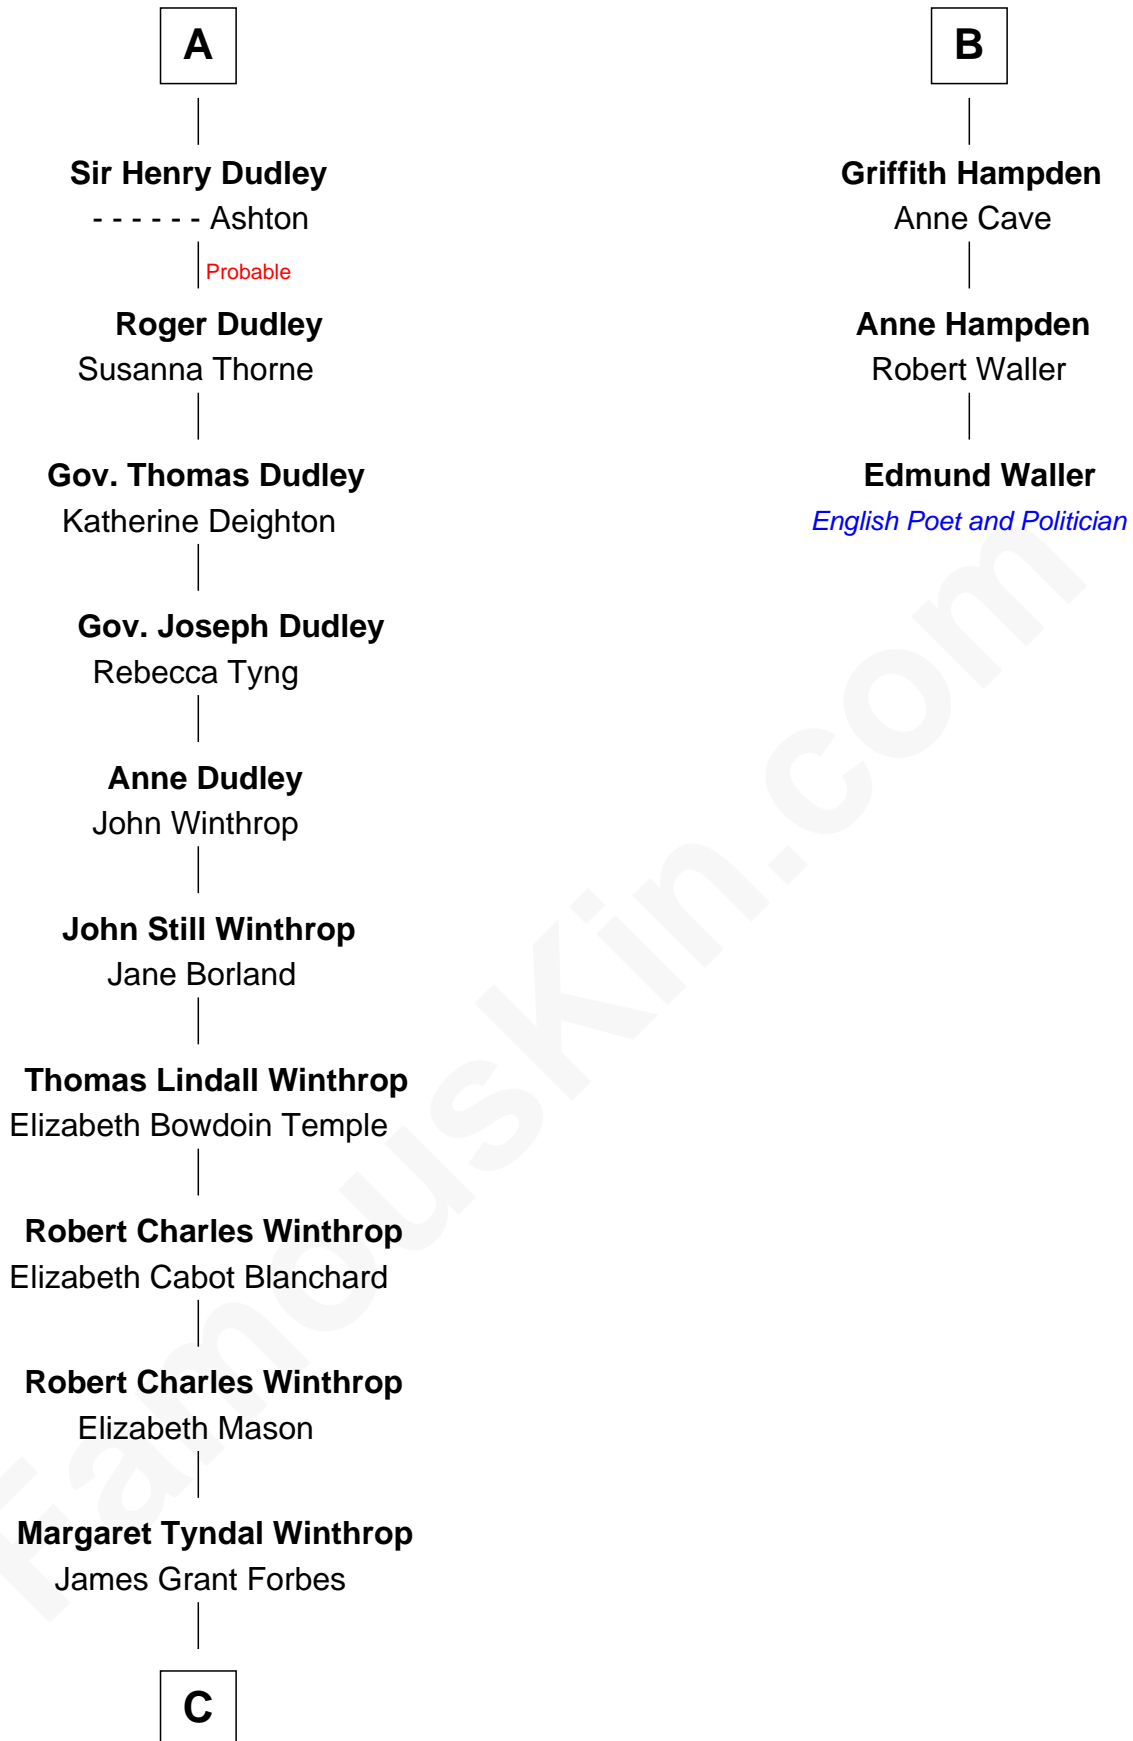

FamousKin.com Relationship Chart of

John Kerry

68th U.S. Secretary of State

9th cousin 9 times removed of

Edmund Waller

English Poet and Politician

Sir William de Ros
Margery de Badlesmere

Thomas de Ros
Beatrice de Stafford

Maud de Roos
John de Welles

Margaret de Ros
Sir Reynold Grey

Margery de Welles
Stephen le Scrope

Margaret Grey
Sir William Bonville

Maude le Scrope
Sir Baldwin Freville

William Bonville
Elizabeth Harington

Elizabeth Freville
Sir Thomas Ferrers

William Bonville
Katherine Neville

Sir Henry Ferrers
Margaret Heckstall

Cecily Bonville
Thomas Grey

Sir Edward Ferrers
Constance Brome

Cecily Grey
Sir John Sutton

Elizabeth Ferrers
John Hampden

A

B

C

—
Rosemary Isabel Forbes

Richard John Kerry

—
John Kerry

68th U.S. Secretary of State

FamousKin.com