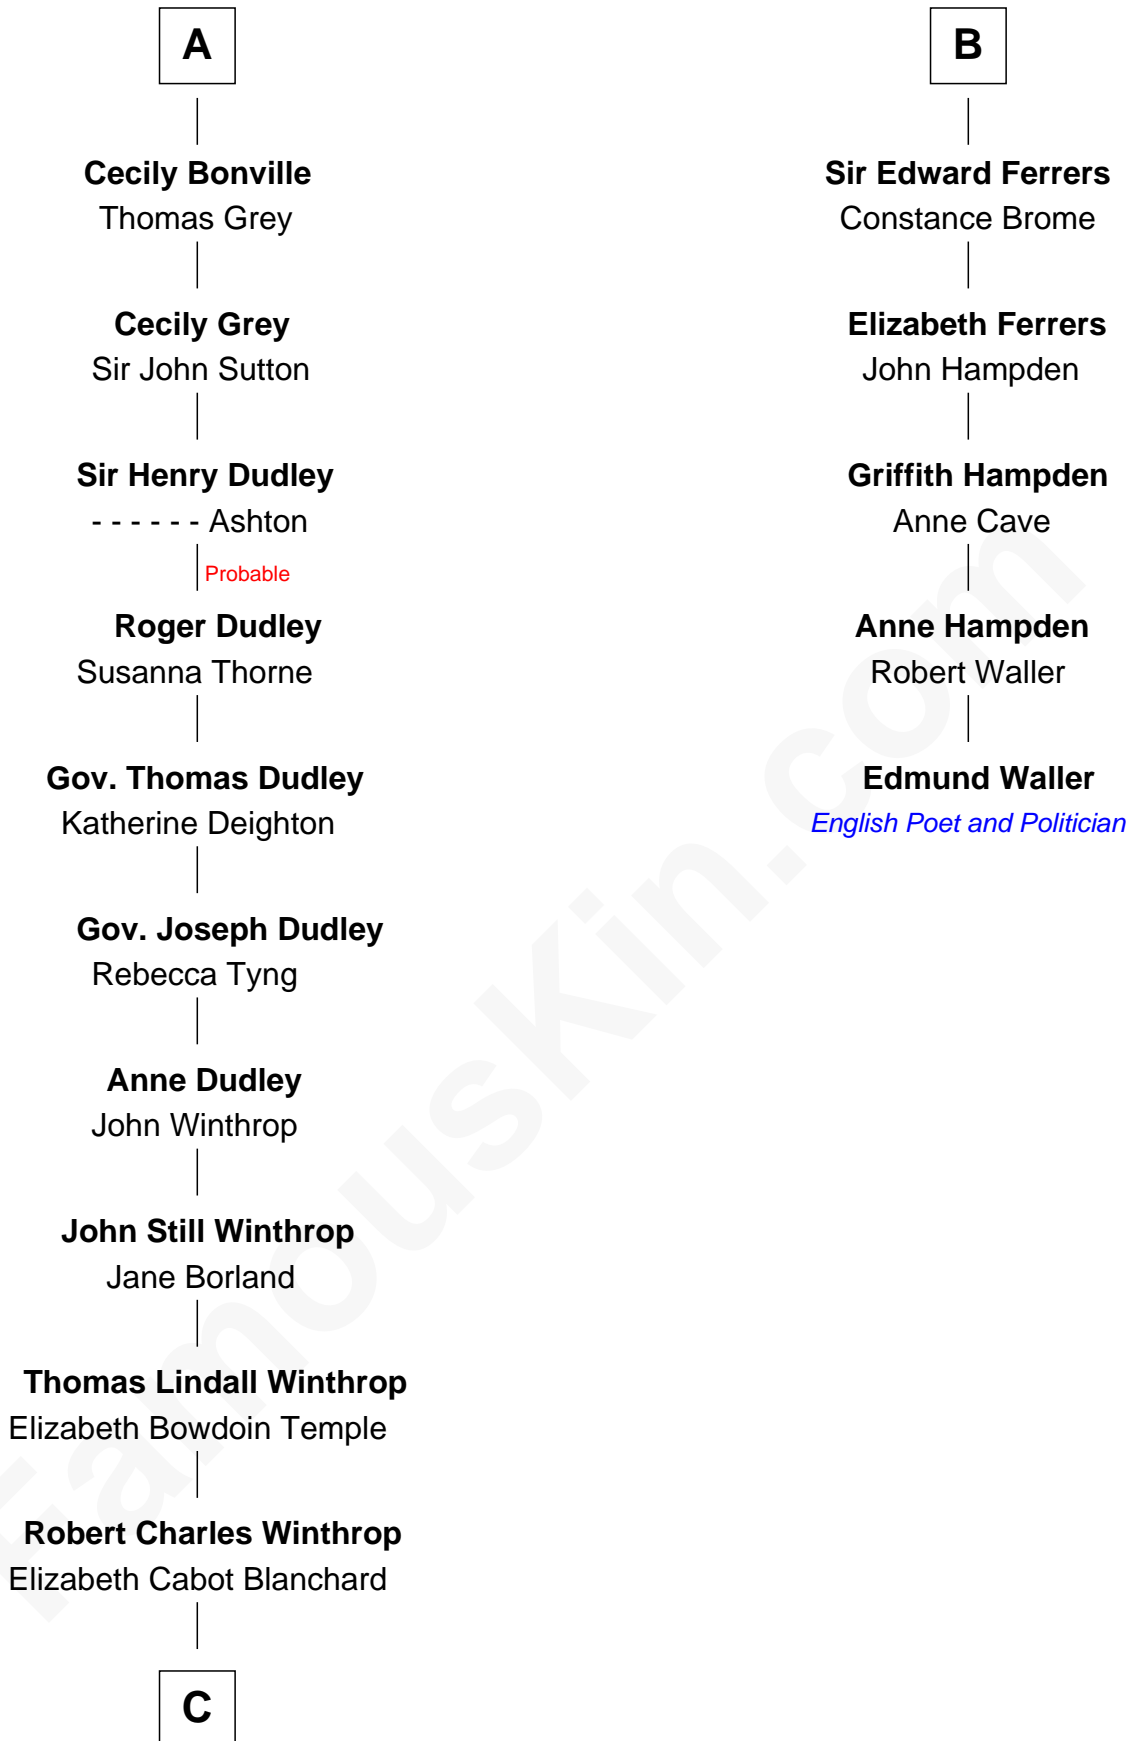

FamousKin.com Relationship Chart of

John Kerry

68th U.S. Secretary of State

11th cousin 9 times removed of

Edmund Waller

English Poet and Politician

Sir Gilbert de Clare

Joan of Acre

Margaret Grey

Sir William Bonville

William Bonville

Elizabeth Harington

William Bonville

Katherine Neville

A

Elizabeth de Clare

Philippa Clifford

Sir Thomas Ferrers

Elizabeth Freville

Sir Henry Ferrers

Margaret Heckstall

B

C

Robert Charles Winthrop

Elizabeth Mason

Margaret Tyndal Winthrop

James Grant Forbes

Rosemary Isabel Forbes

Richard John Kerry

John Kerry

68th U.S. Secretary of State

FamousKin.com