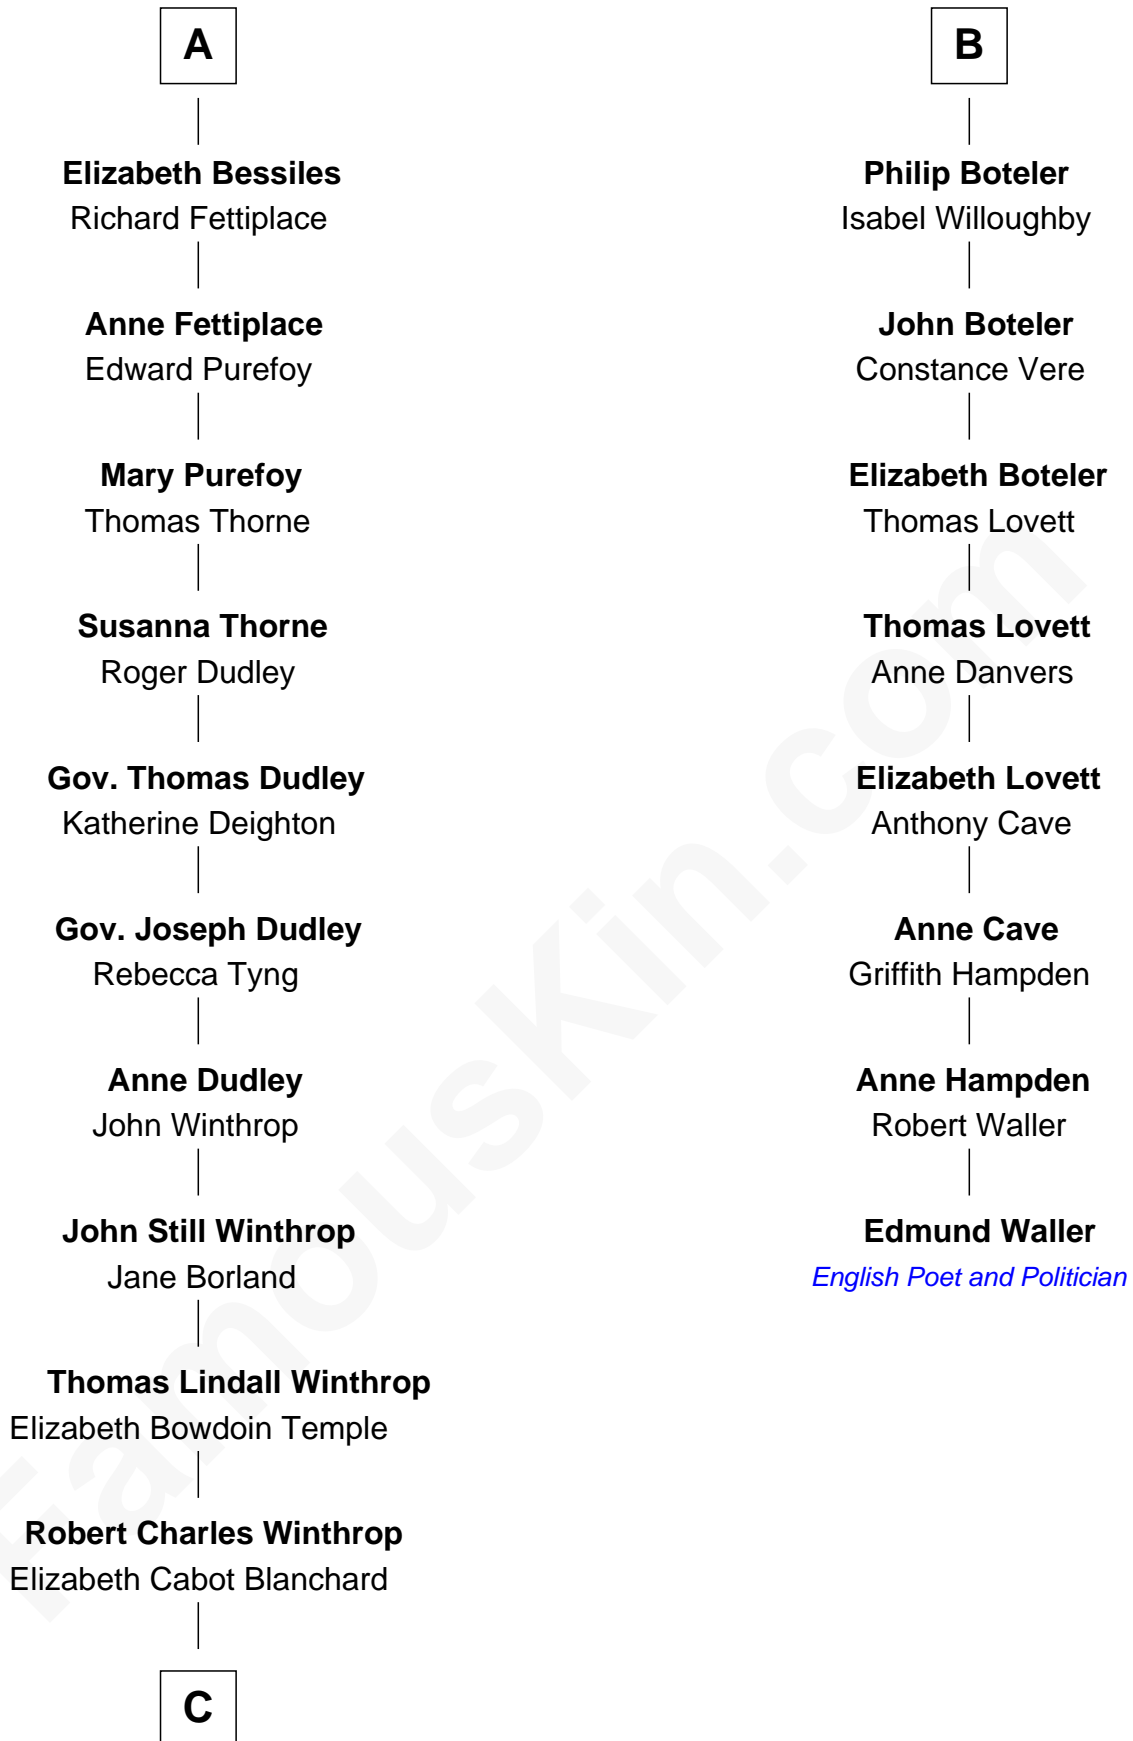

# FamousKin.com Relationship Chart of

**John Kerry**

*68th U.S. Secretary of State*

14th cousin 6 times removed of

**Edmund Waller**

*English Poet and Politician*

**Sir Walter FitzRobert**

Ida Longespee

**C**

Robert Charles Winthrop

Elizabeth Mason

Margaret Tyndal Winthrop

James Grant Forbes

Rosemary Isabel Forbes

Richard John Kerry

John Kerry

*68th U.S. Secretary of State*

FamousKin.com