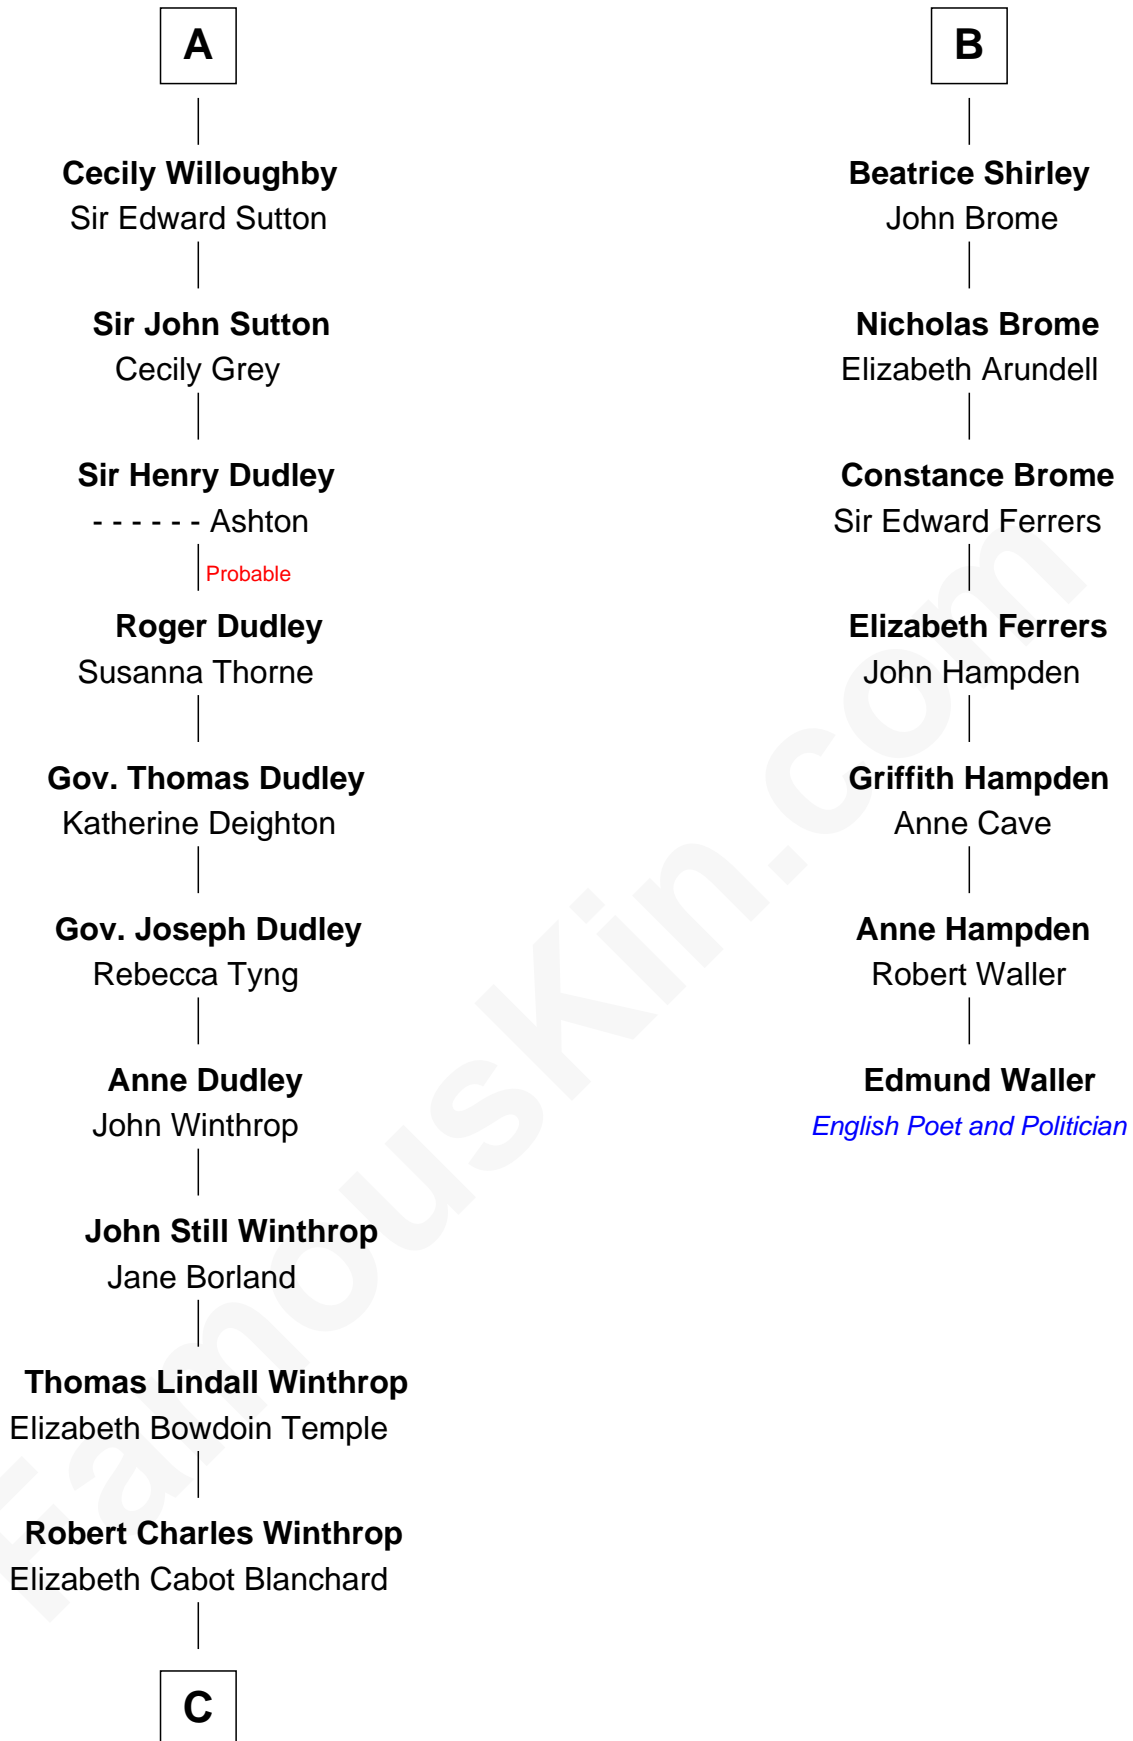

FamousKin.com Relationship Chart of

John Kerry

68th U.S. Secretary of State

13th cousin 7 times removed of

Edmund Waller

English Poet and Politician

William Longespee

Idoine de Camville

C

Robert Charles Winthrop

Elizabeth Mason

Margaret Tyndal Winthrop

James Grant Forbes

Rosemary Isabel Forbes

Richard John Kerry

John Kerry

68th U.S. Secretary of State

FamousKin.com