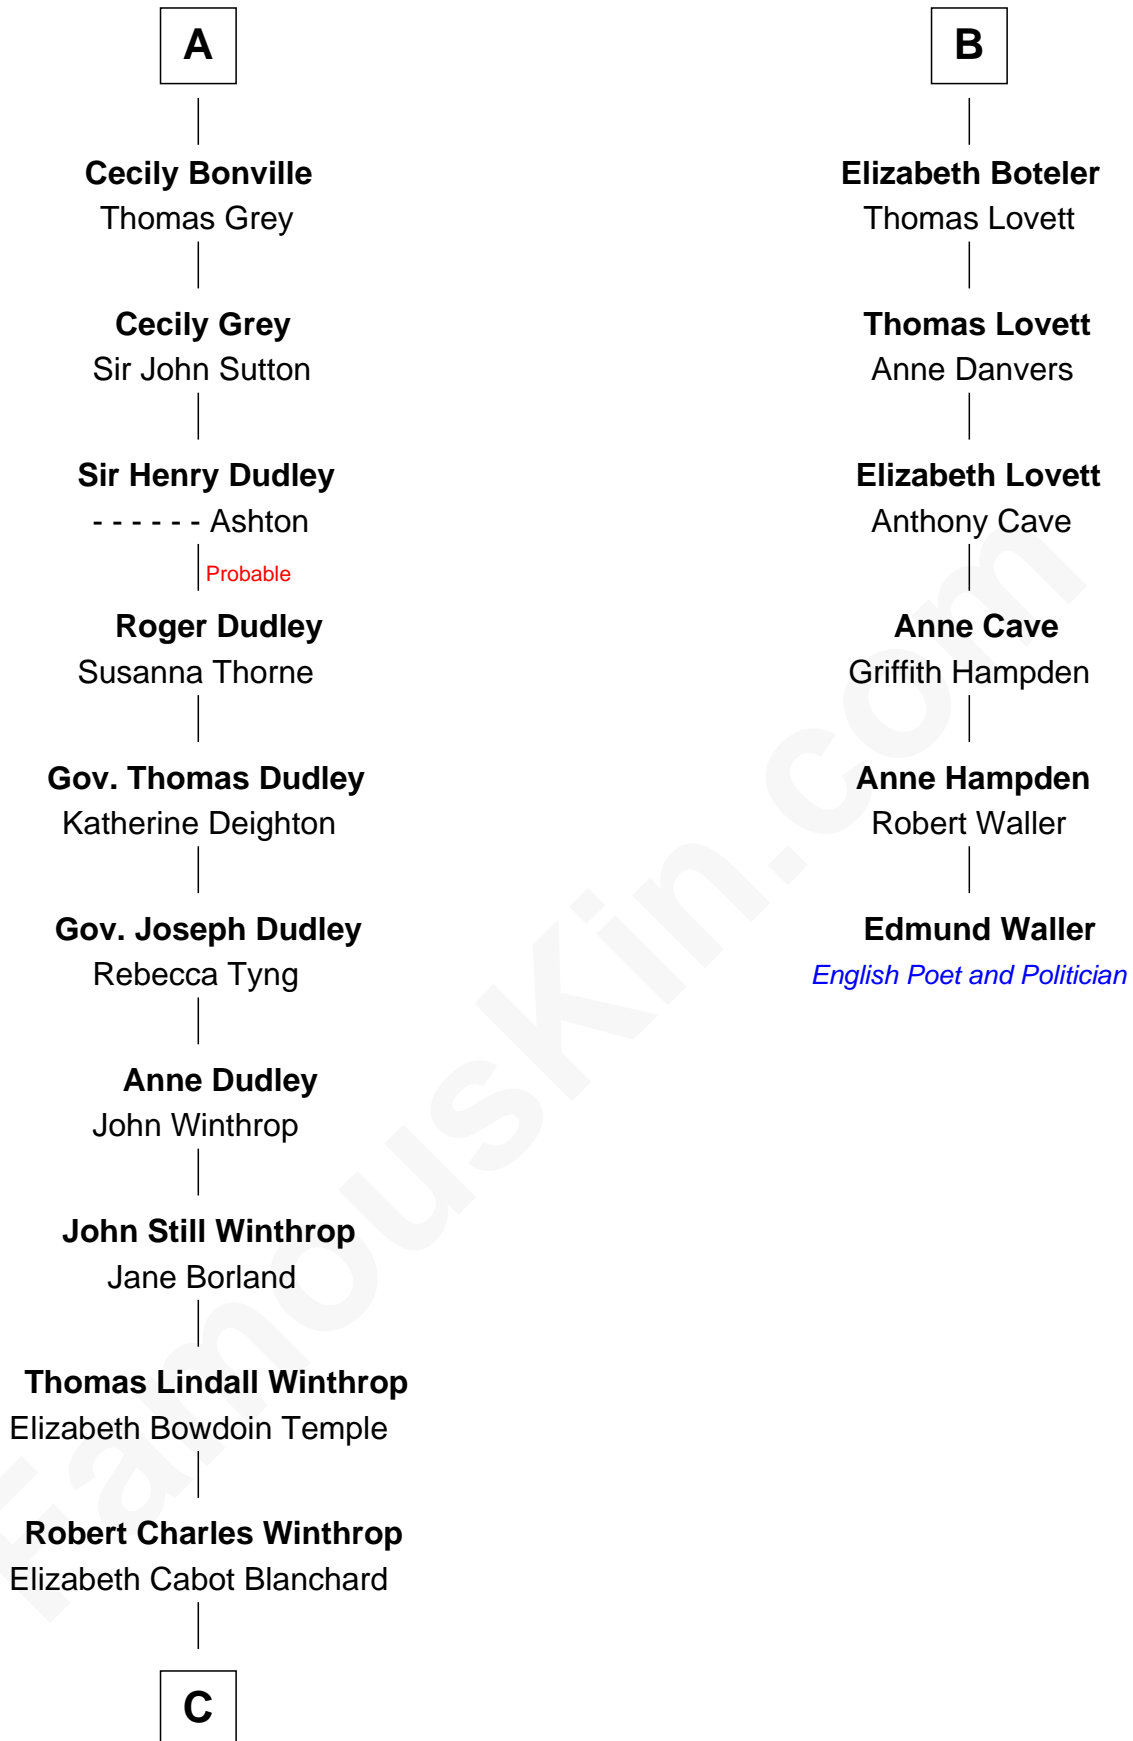

FamousKin.com Relationship Chart of

John Kerry

68th U.S. Secretary of State

12th cousin 8 times removed of

Edmund Waller

English Poet and Politician

Sir John de Verdun

Eleanor de Bohun

C

Robert Charles Winthrop

Elizabeth Mason

Margaret Tyndal Winthrop

James Grant Forbes

Rosemary Isabel Forbes

Richard John Kerry

John Kerry

68th U.S. Secretary of State

FamousKin.com