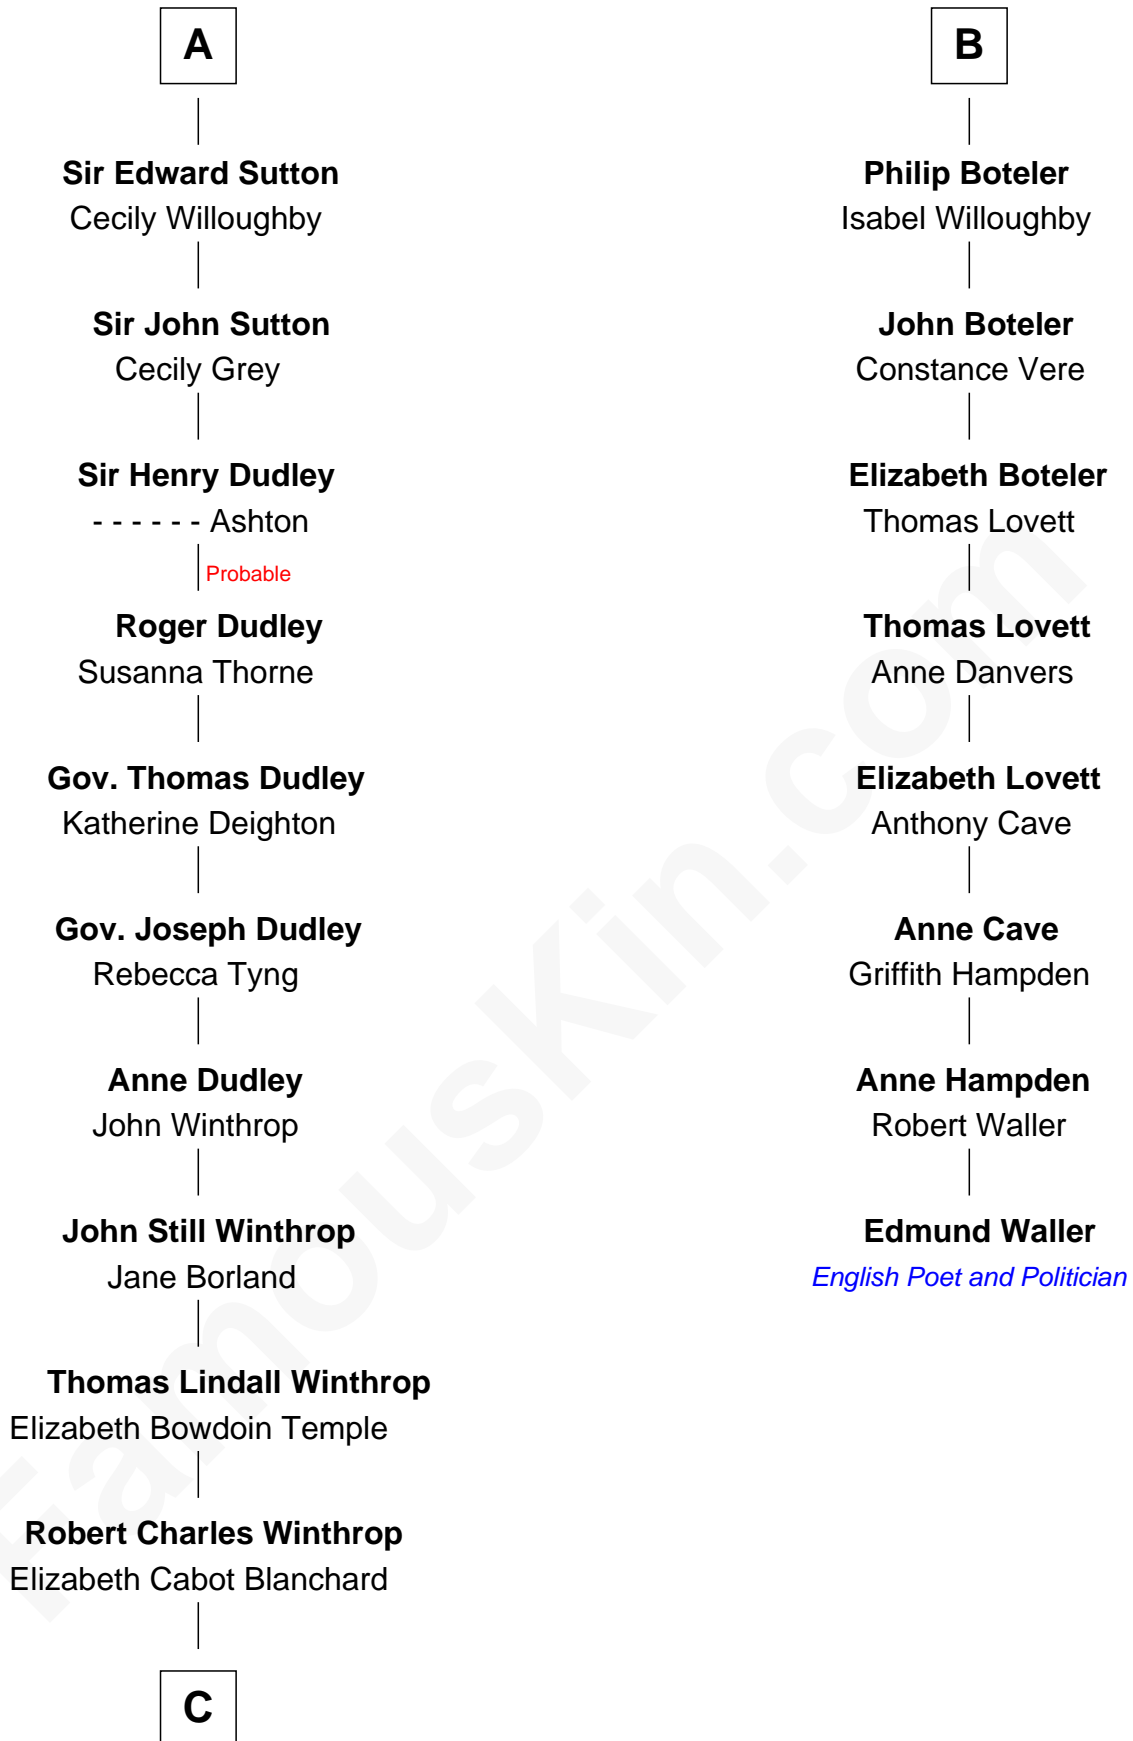

FamousKin.com Relationship Chart of

John Kerry

68th U.S. Secretary of State

14th cousin 6 times removed of

Edmund Waller

English Poet and Politician

William de Cantilupe

C

Robert Charles Winthrop

Elizabeth Mason

Margaret Tyndal Winthrop

James Grant Forbes

Rosemary Isabel Forbes

Richard John Kerry

John Kerry

68th U.S. Secretary of State