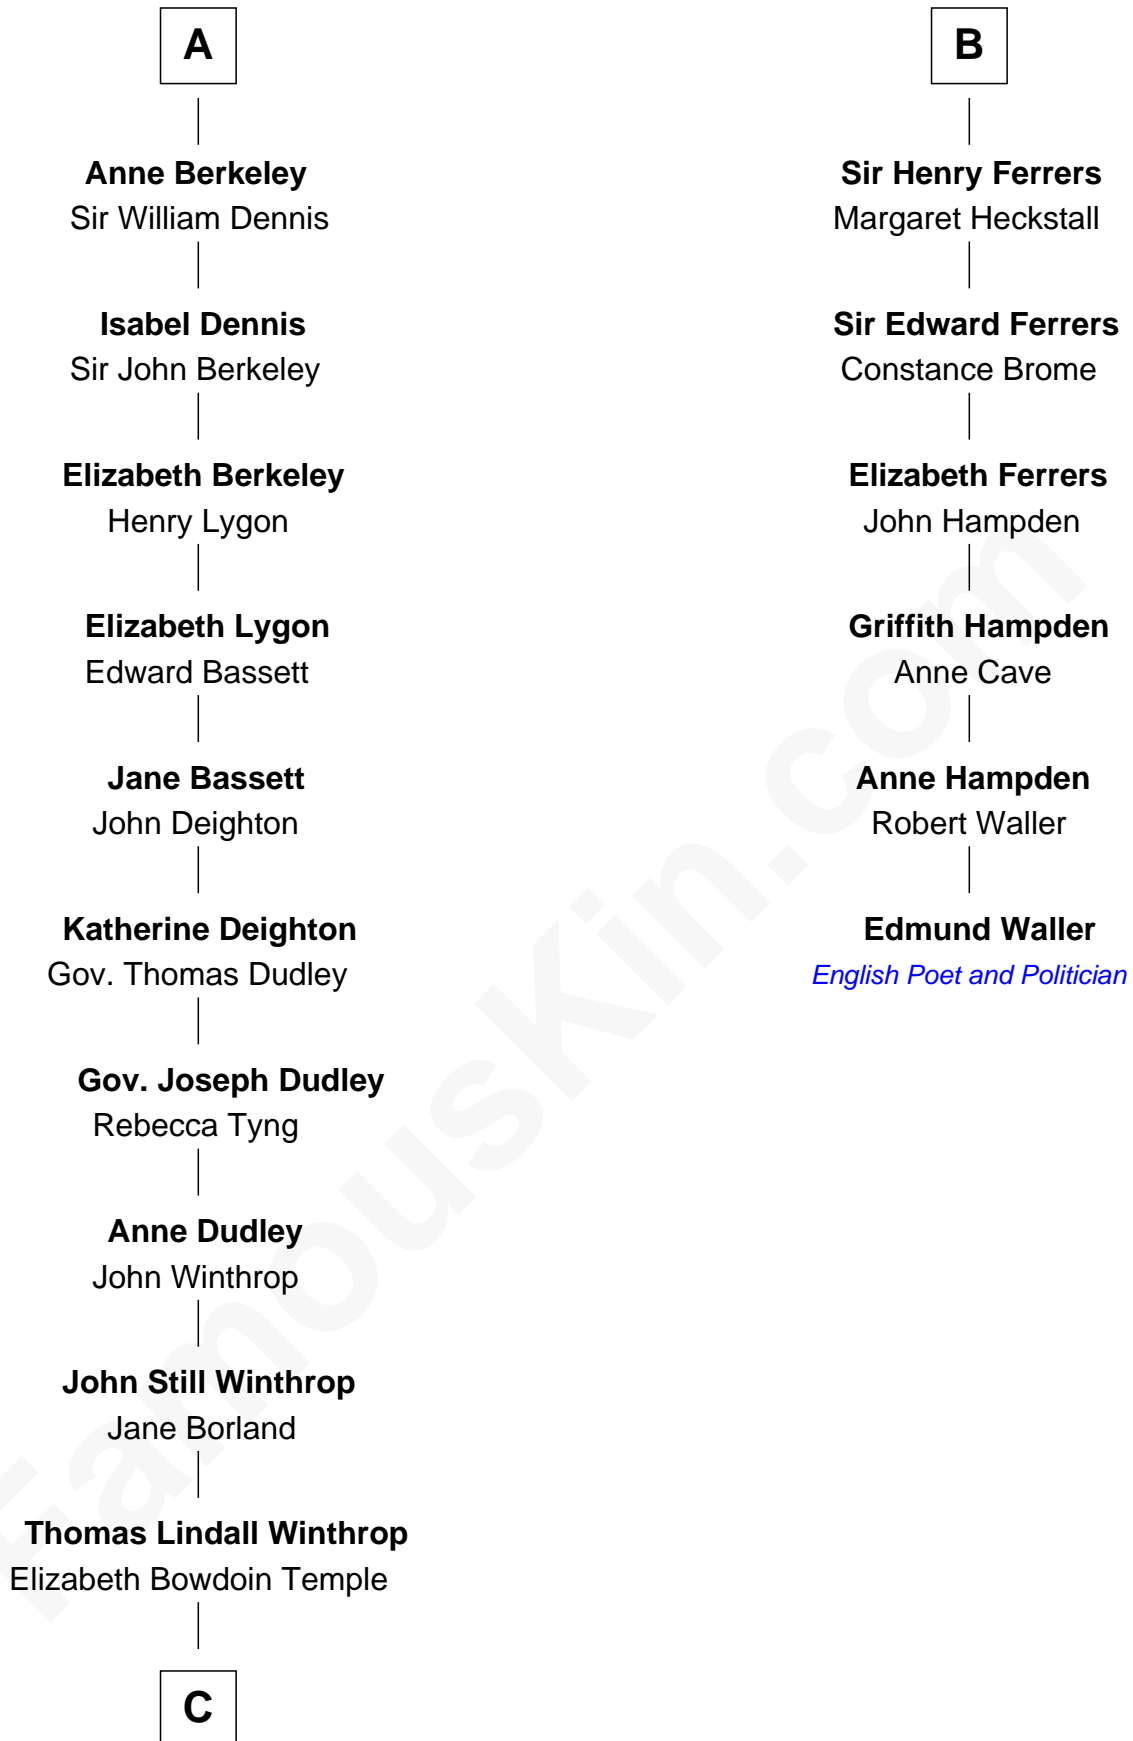

FamousKin.com Relationship Chart of

John Kerry

68th U.S. Secretary of State

12th cousin 9 times removed of

Edmund Waller

English Poet and Politician

Sir Humphrey de Bohun

Eleanor de Braiose

C

Robert Charles Winthrop
Elizabeth Cabot Blanchard

Robert Charles Winthrop
Elizabeth Mason

Margaret Tyndal Winthrop
James Grant Forbes

Rosemary Isabel Forbes
Richard John Kerry

John Kerry
68th U.S. Secretary of State