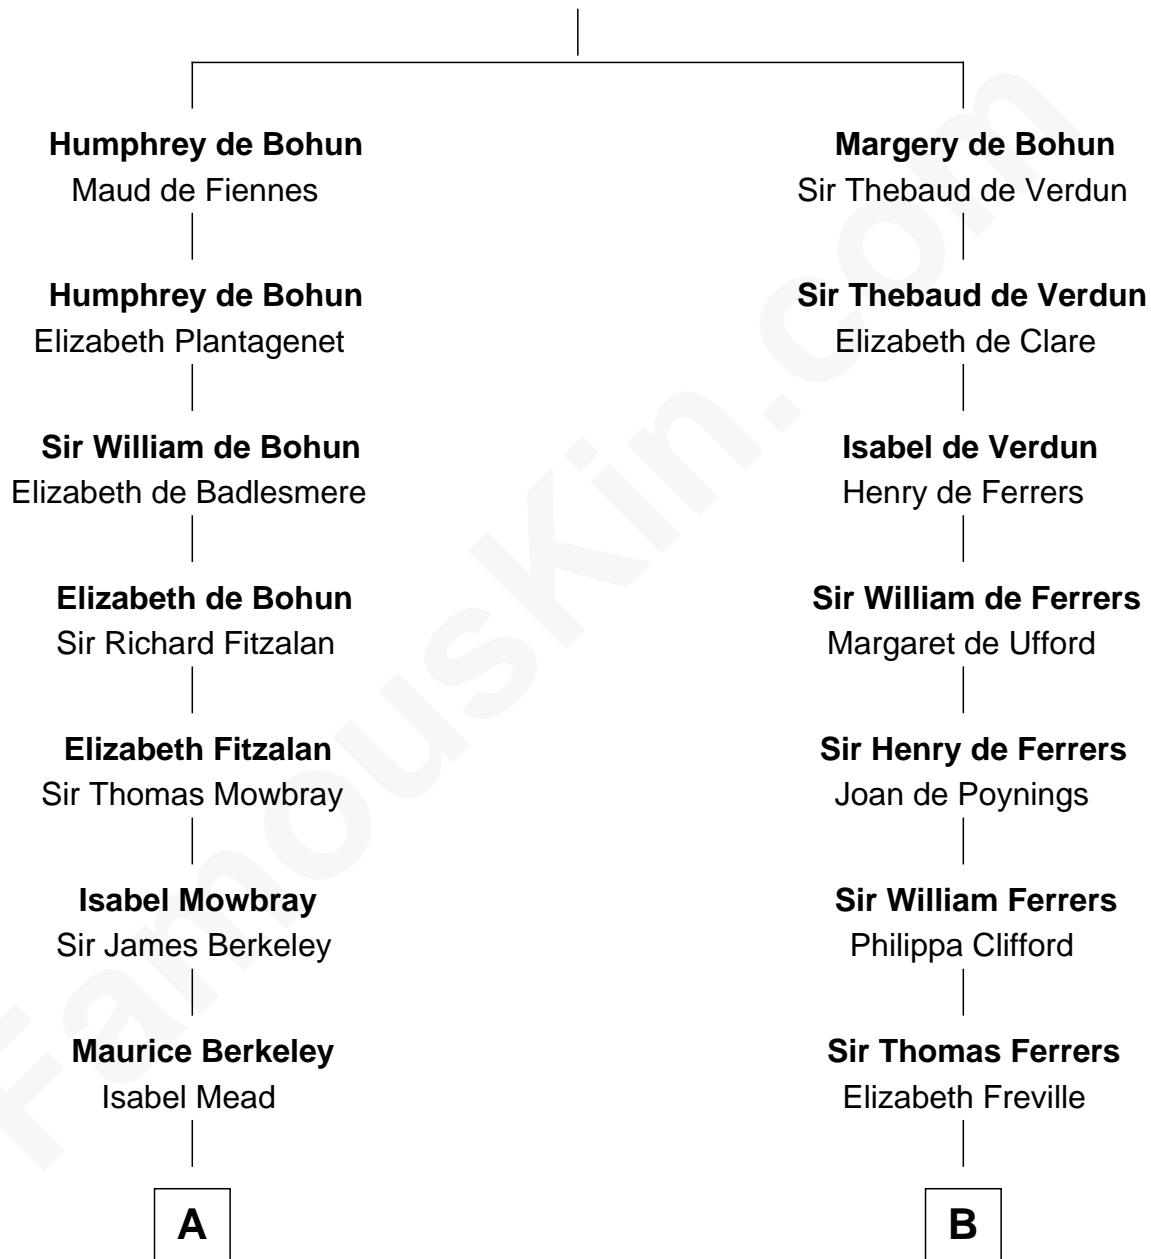

FamousKin.com Relationship Chart of

John Kerry

68th U.S. Secretary of State

12th cousin 9 times removed of

Edmund Waller

English Poet and Politician

Sir Humphrey de Bohun

Eleanor de Braiose

C

Robert Charles Winthrop
Elizabeth Cabot Blanchard

Robert Charles Winthrop
Elizabeth Mason

Margaret Tyndal Winthrop
James Grant Forbes

Rosemary Isabel Forbes
Richard John Kerry

John Kerry
68th U.S. Secretary of State