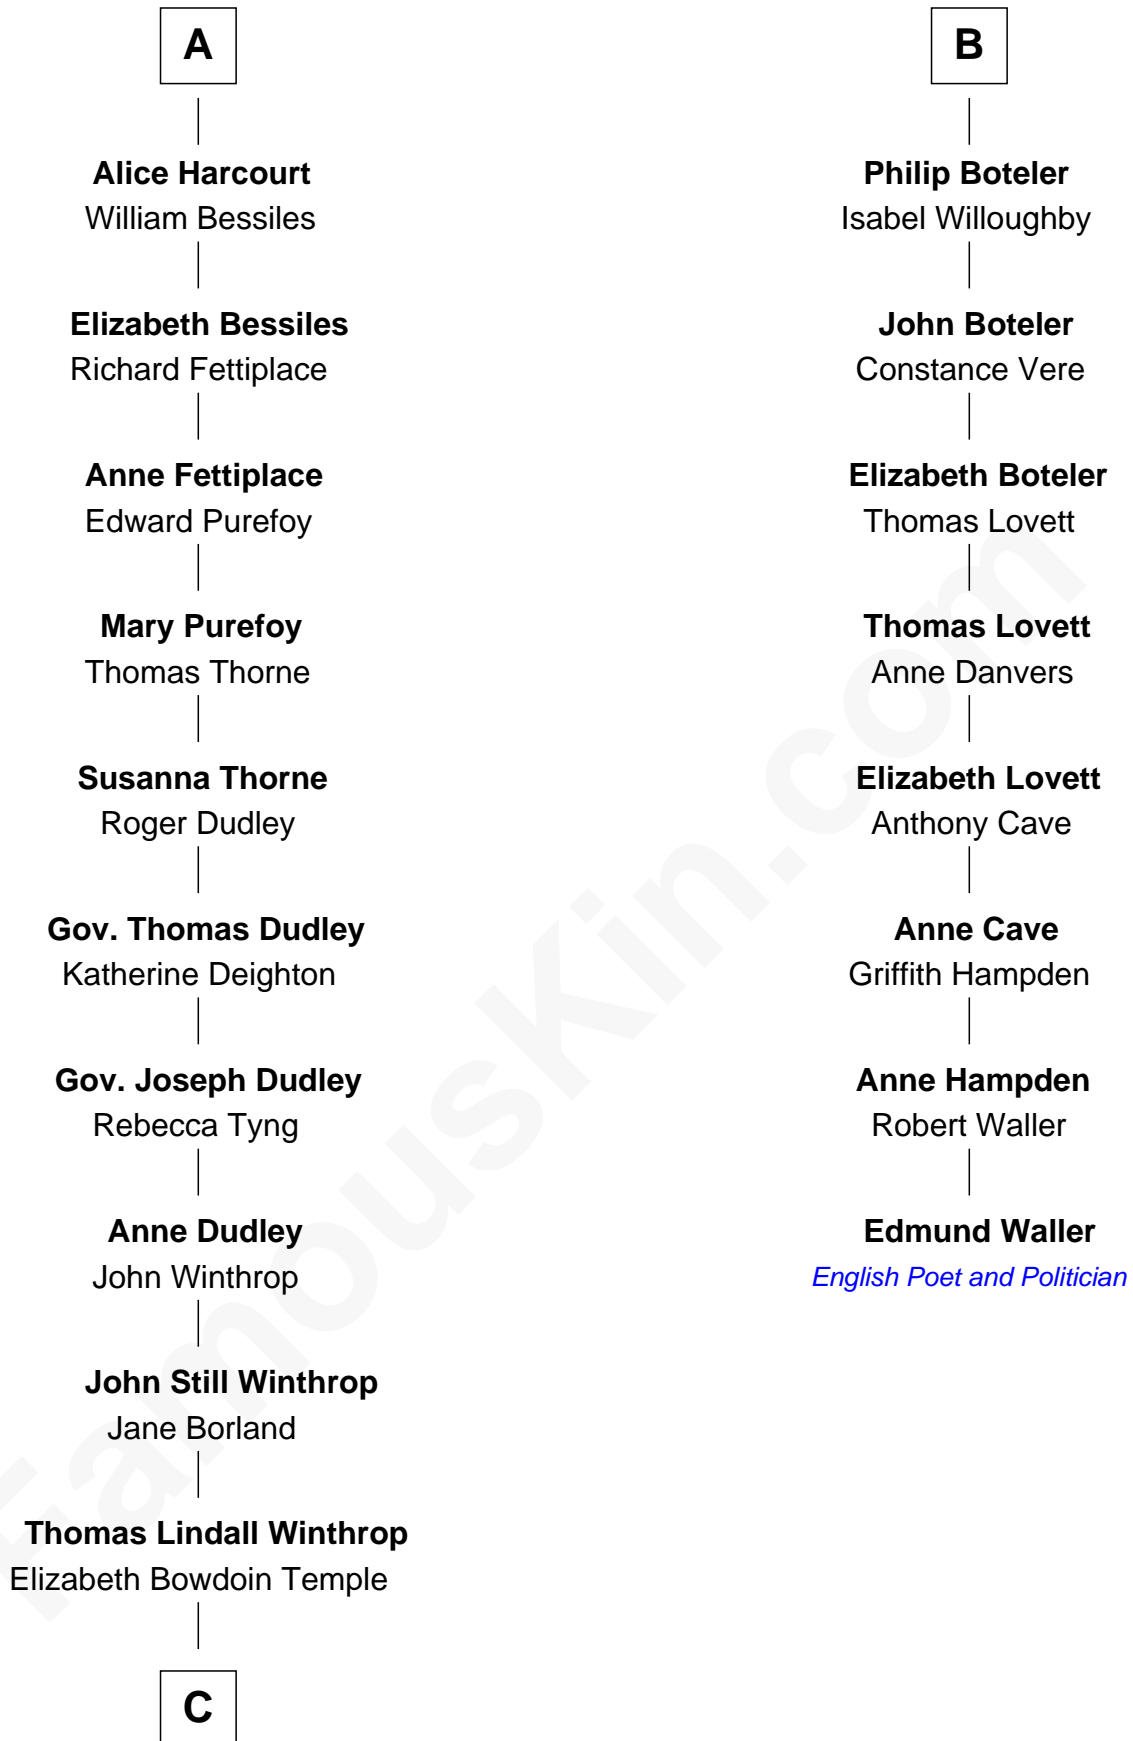

# FamousKin.com Relationship Chart of

**John Kerry**

*68th U.S. Secretary of State*

14th cousin 7 times removed of

**Edmund Waller**

*English Poet and Politician*

**Sir William de Hastings**

Margaret le Bigod

**Hillary de Hastings**

Sir William de Harcourt

**Sir Richard de Harcourt**

Margaret Beke

**Sir John de Harcourt**

Eleanor la Zouche

**Sir William de Harcourt**

Joan de Grey

Eleanor le Strange

**Ida Grey**

John Cokayne

**Elizabeth Cokayne**

Sir Philip le Boteler

**B**

**C**

Robert Charles Winthrop  
Elizabeth Cabot Blanchard

Robert Charles Winthrop  
Elizabeth Mason

Margaret Tyndal Winthrop  
James Grant Forbes

Rosemary Isabel Forbes  
Richard John Kerry

**John Kerry**  
*68th U.S. Secretary of State*

FamousKin.com