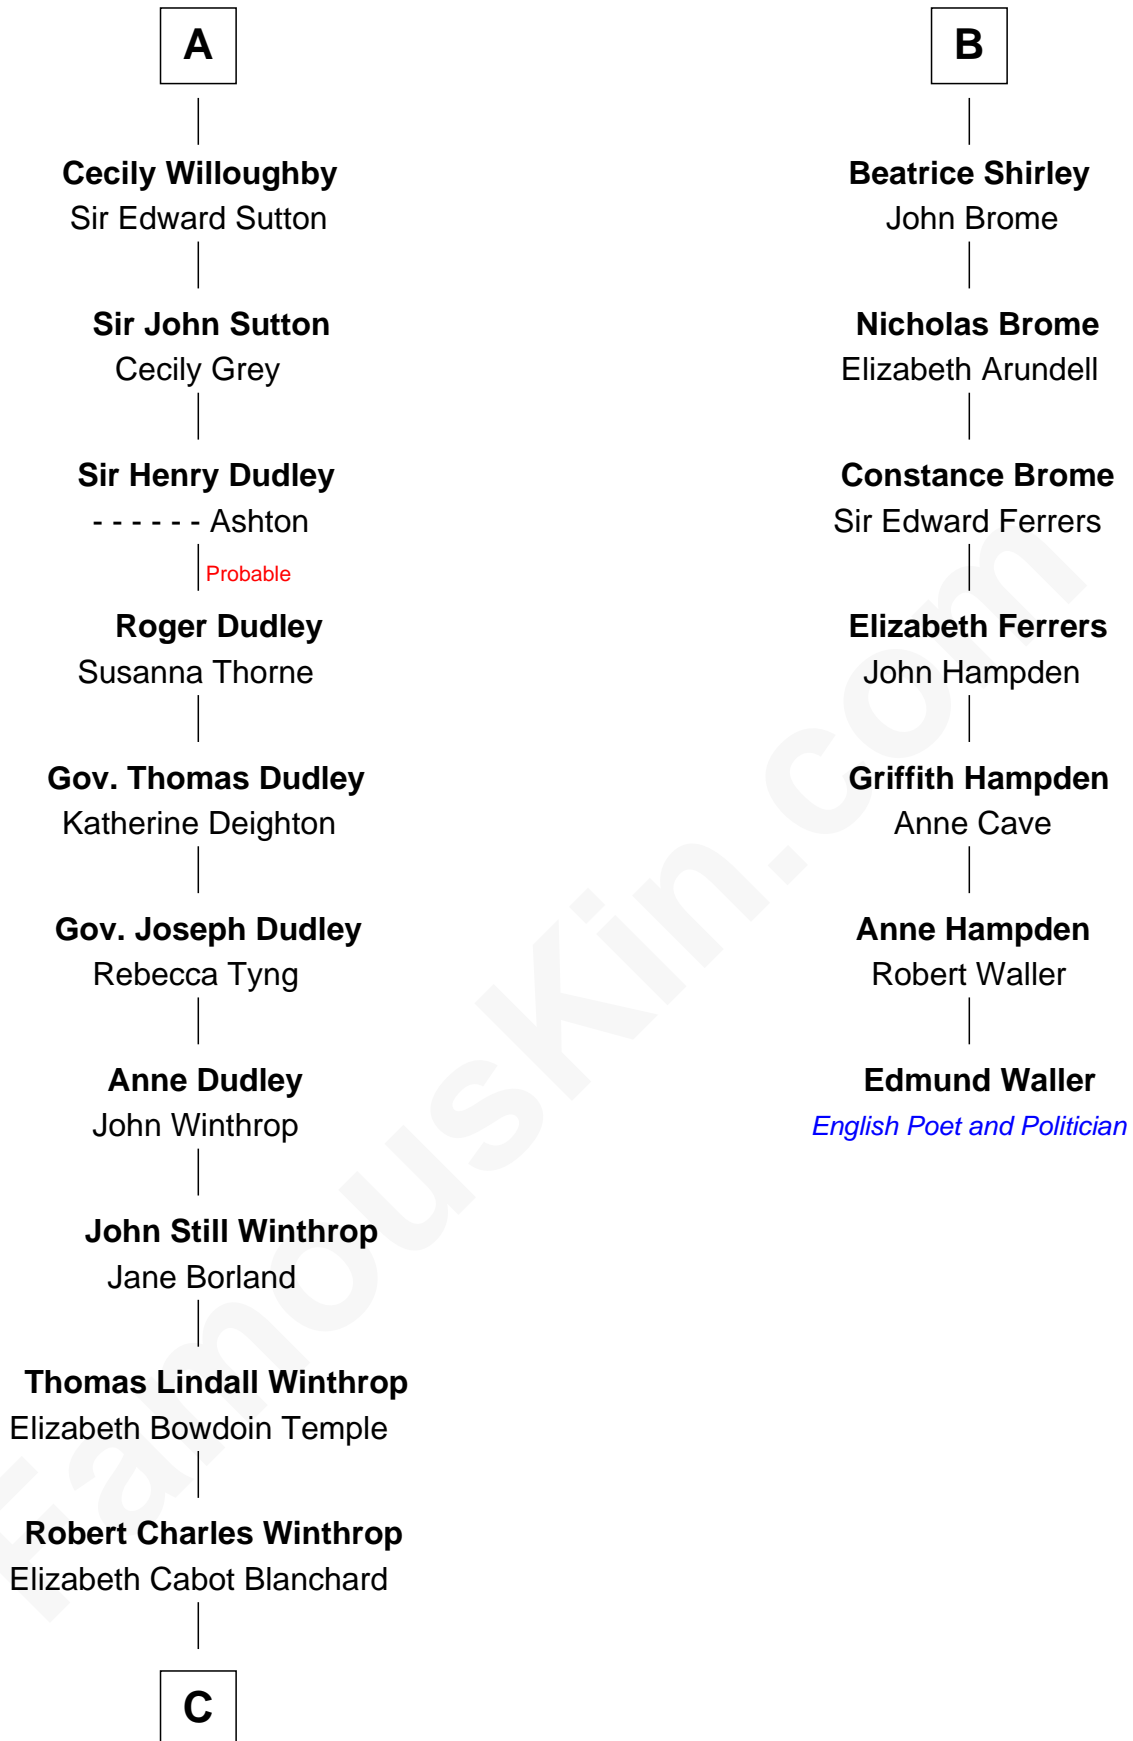

FamousKin.com Relationship Chart of

John Kerry

68th U.S. Secretary of State

13th cousin 7 times removed of

Edmund Waller

English Poet and Politician

Henry de Audley
Bertrade de Mainwaring

Sir James de Audley
Ela Longespee

A

Sir James de Audley
Ela Longespee

Sir Nicholas de Audley
Katherine Giffard

Sir Nicholas Audley
Joan Martin

Alice de Audley
Sir Hugh de Meynell

Isabel de Meynell
Sir Thomas de Shirley

Sir Hugh Shirley
Beatrice Brewes

Sir Ralph Shirley
Joan Basset

B

C

Robert Charles Winthrop

Elizabeth Mason

Margaret Tyndal Winthrop

James Grant Forbes

Rosemary Isabel Forbes