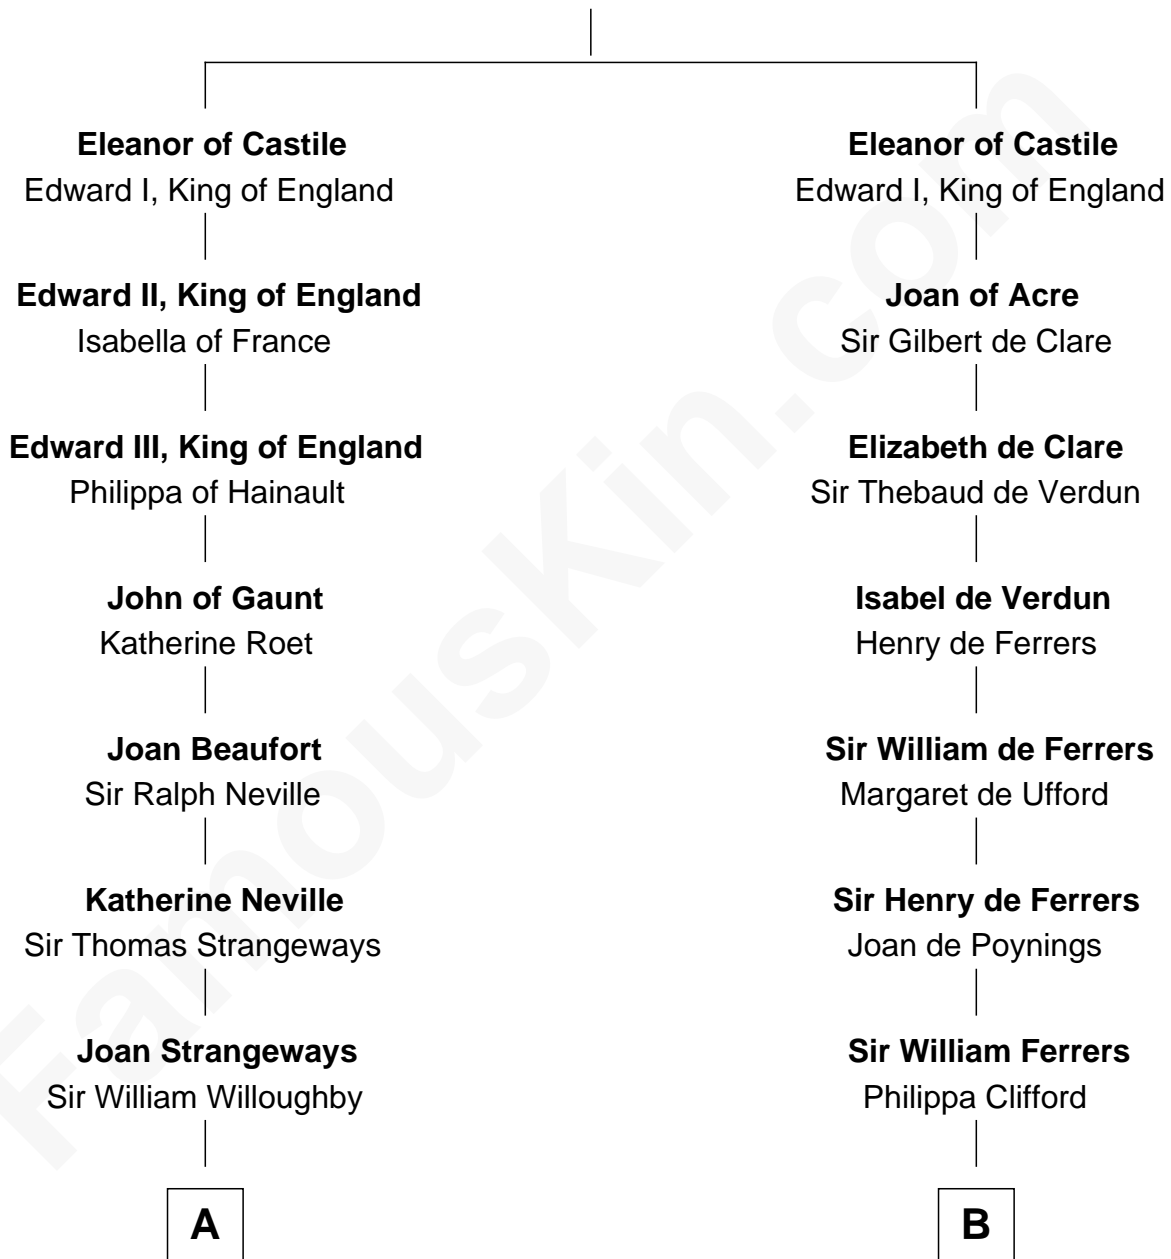

# FamousKin.com Relationship Chart of

**John Kerry**

*68th U.S. Secretary of State*

13th cousin 7 times removed of

**Edmund Waller**

*English Poet and Politician*

**Ferdinand III, King of Castile**

Joanna of Ponthieu

**C**

Robert Charles Winthrop

Elizabeth Mason

Margaret Tyndal Winthrop

James Grant Forbes

Rosemary Isabel Forbes

Richard John Kerry

John Kerry

*68th U.S. Secretary of State*

FamousKin.com