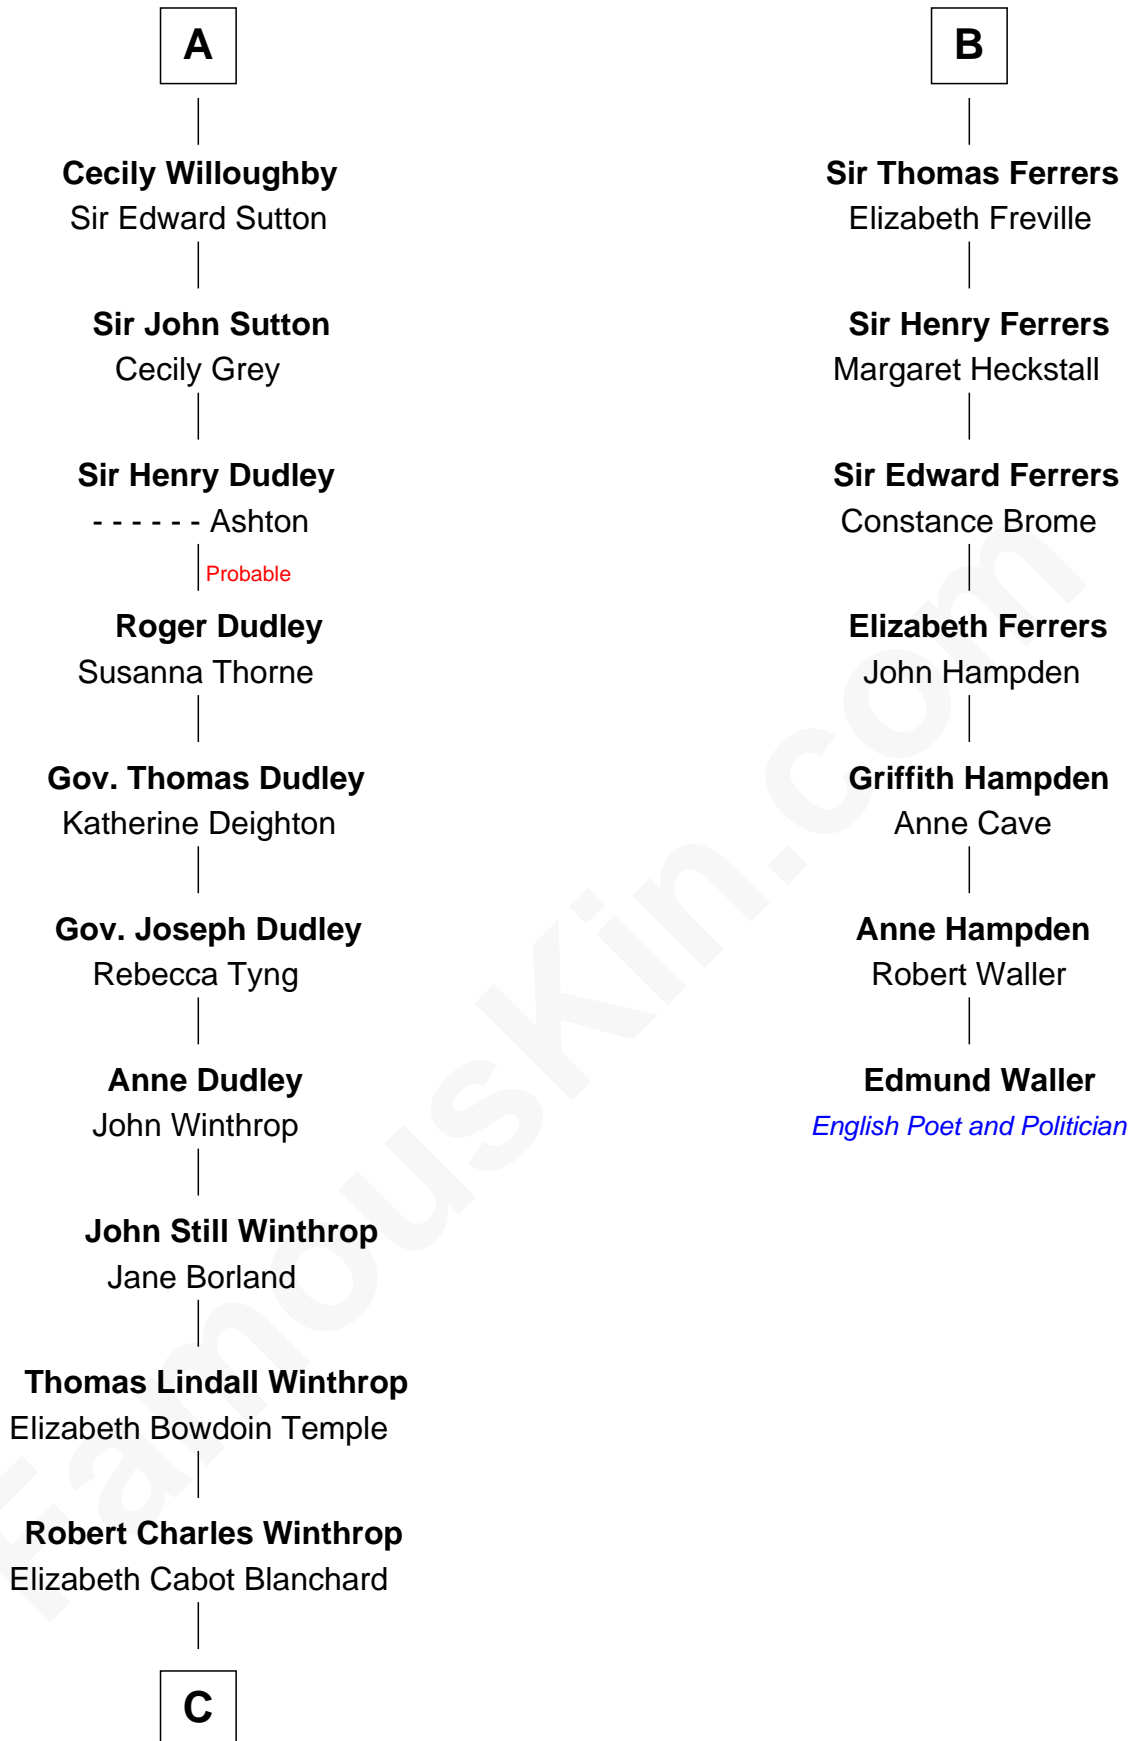

# FamousKin.com Relationship Chart of

**John Kerry**

*68th U.S. Secretary of State*

13th cousin 7 times removed of

**Edmund Waller**

*English Poet and Politician*

**Ferdinand III, King of Castile**

Joanna of Ponthieu

**C**

Robert Charles Winthrop

Elizabeth Mason

Margaret Tyndal Winthrop

James Grant Forbes

Rosemary Isabel Forbes

Richard John Kerry

John Kerry

*68th U.S. Secretary of State*

FamousKin.com