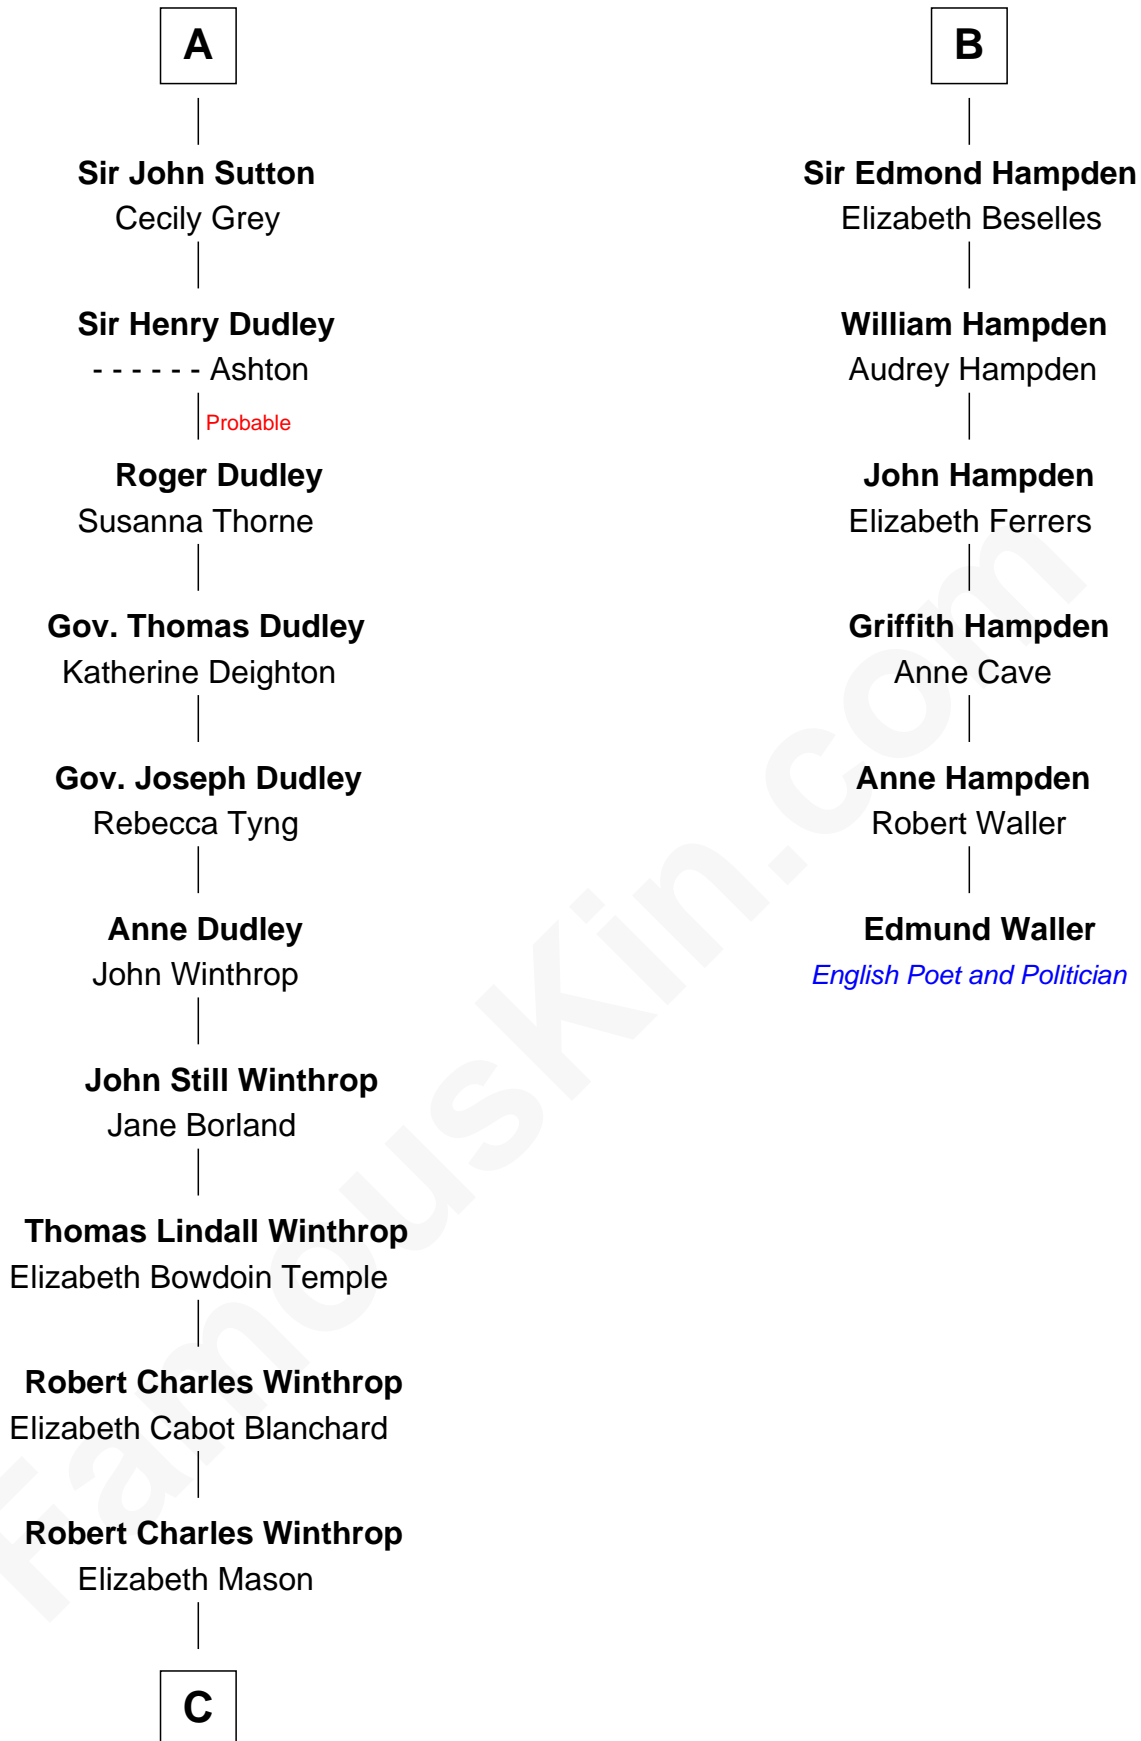

FamousKin.com Relationship Chart of

John Kerry

68th U.S. Secretary of State

12th cousin 7 times removed of

Edmund Waller

English Poet and Politician

Sir William de Ferrers

*with wife
Margaret de Quincy*

James de Bohun
Joan de Brewes

Sir John Berkeley
Elizabeth Betteshorne

Sir John de Bohun
Cecily Filoll

Elizabeth Berkeley
Sir John Sutton

Sir John Bohun
Alice - - - - -

Sir Edmund Sutton
Joyce Tiptoft

Beatrice Bohun
Sir Stephen Popham

Sir Edward Sutton
Cecily Willoughby

Margery Popham
Thomas Hampden

A

B

C

—
Margaret Tyndal Winthrop

James Grant Forbes

—
Rosemary Isabel Forbes