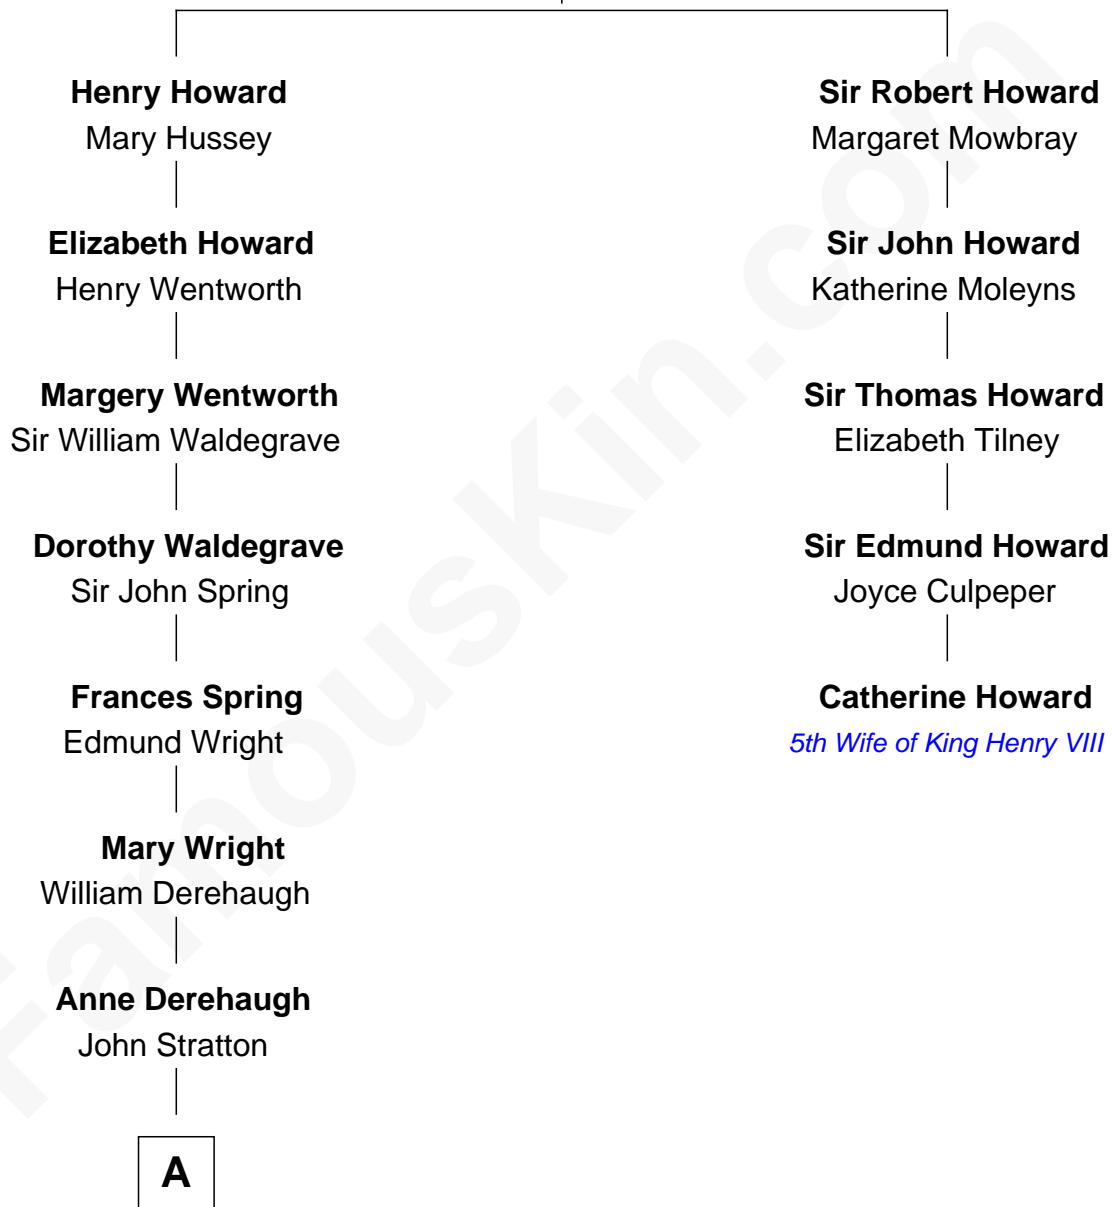

FamousKin.com Relationship Chart of

John Kerry

68th U.S. Secretary of State

4th cousin 13 times removed of

Catherine Howard

5th Wife of King Henry VIII

Sir John Howard

Alice Tendring

A

Elizabeth Stratton

John Thorndike

Paul Thorndike

Mary Patch

Paul Thorndike

Mary Bachelder

Andrew Thorndike

Anna Morgan

Israel Thorndike

Mercy Trask

Elizabeth Thorndike

Ebenezer Francis

Sarah Ellen Francis

Robert Means Mason

Elizabeth Mason