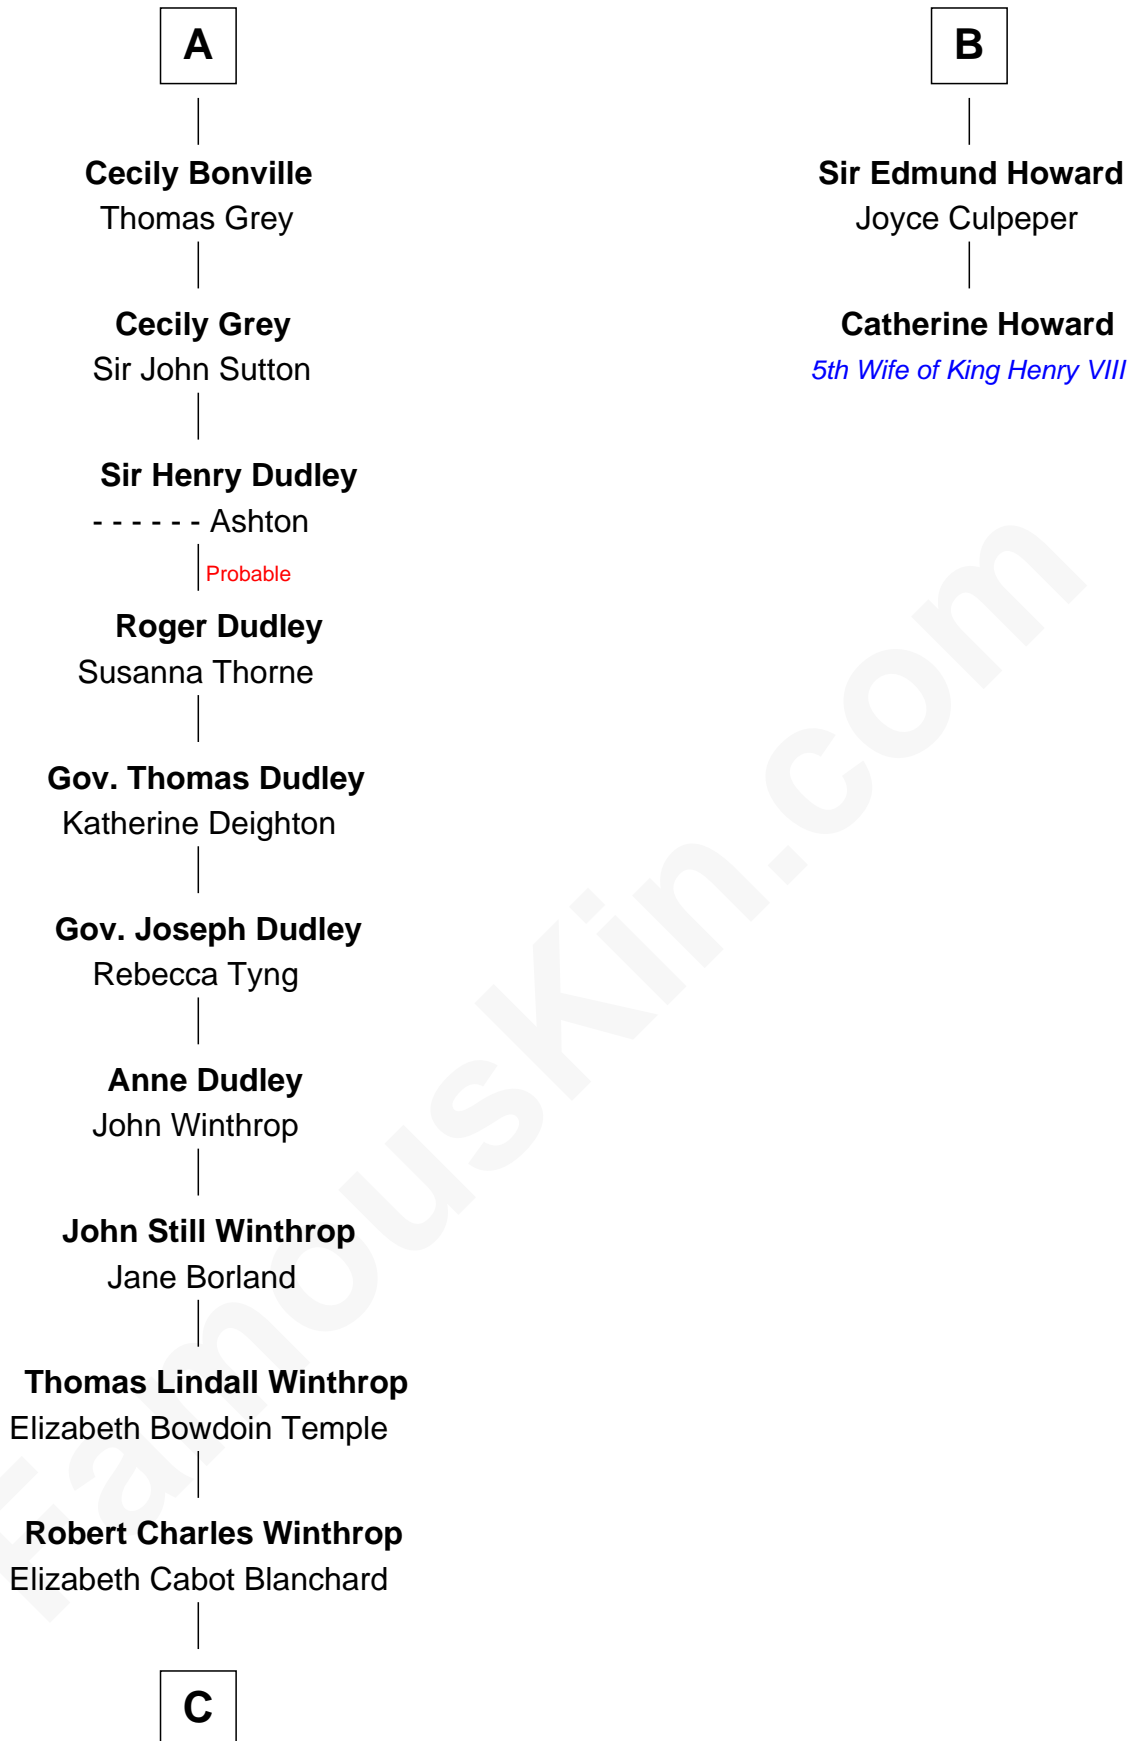

FamousKin.com

Relationship Chart of

John Kerry

68th U.S. Secretary of State

8th cousin 12 times removed of

Catherine Howard

5th Wife of King Henry VIII

Sir William de Valence

Joan de Munchensi

Isabel de Valence
Sir John de Hastings

Elizabeth de Hastings
Sir Roger de Grey

Sir Reynold de Grey
Eleanor le Strange

Sir Reynold Grey
Margaret de Ros

Margaret Grey
Sir William Bonville

William Bonville
Elizabeth Harington

William Bonville
Katherine Neville

A

Isabel de Valence
Sir John de Hastings

Elizabeth de Hastings
Sir Roger de Grey

Sir Reynold de Grey
Eleanor le Strange

Ida Grey
John Cokayne

Elizabeth Cokayne
Sir Laurence Cheney

Elizabeth Cheney
Sir Frederick Tilney

Elizabeth Tilney
Sir Thomas Howard

B

C

Robert Charles Winthrop

Elizabeth Mason

Margaret Tyndal Winthrop

James Grant Forbes