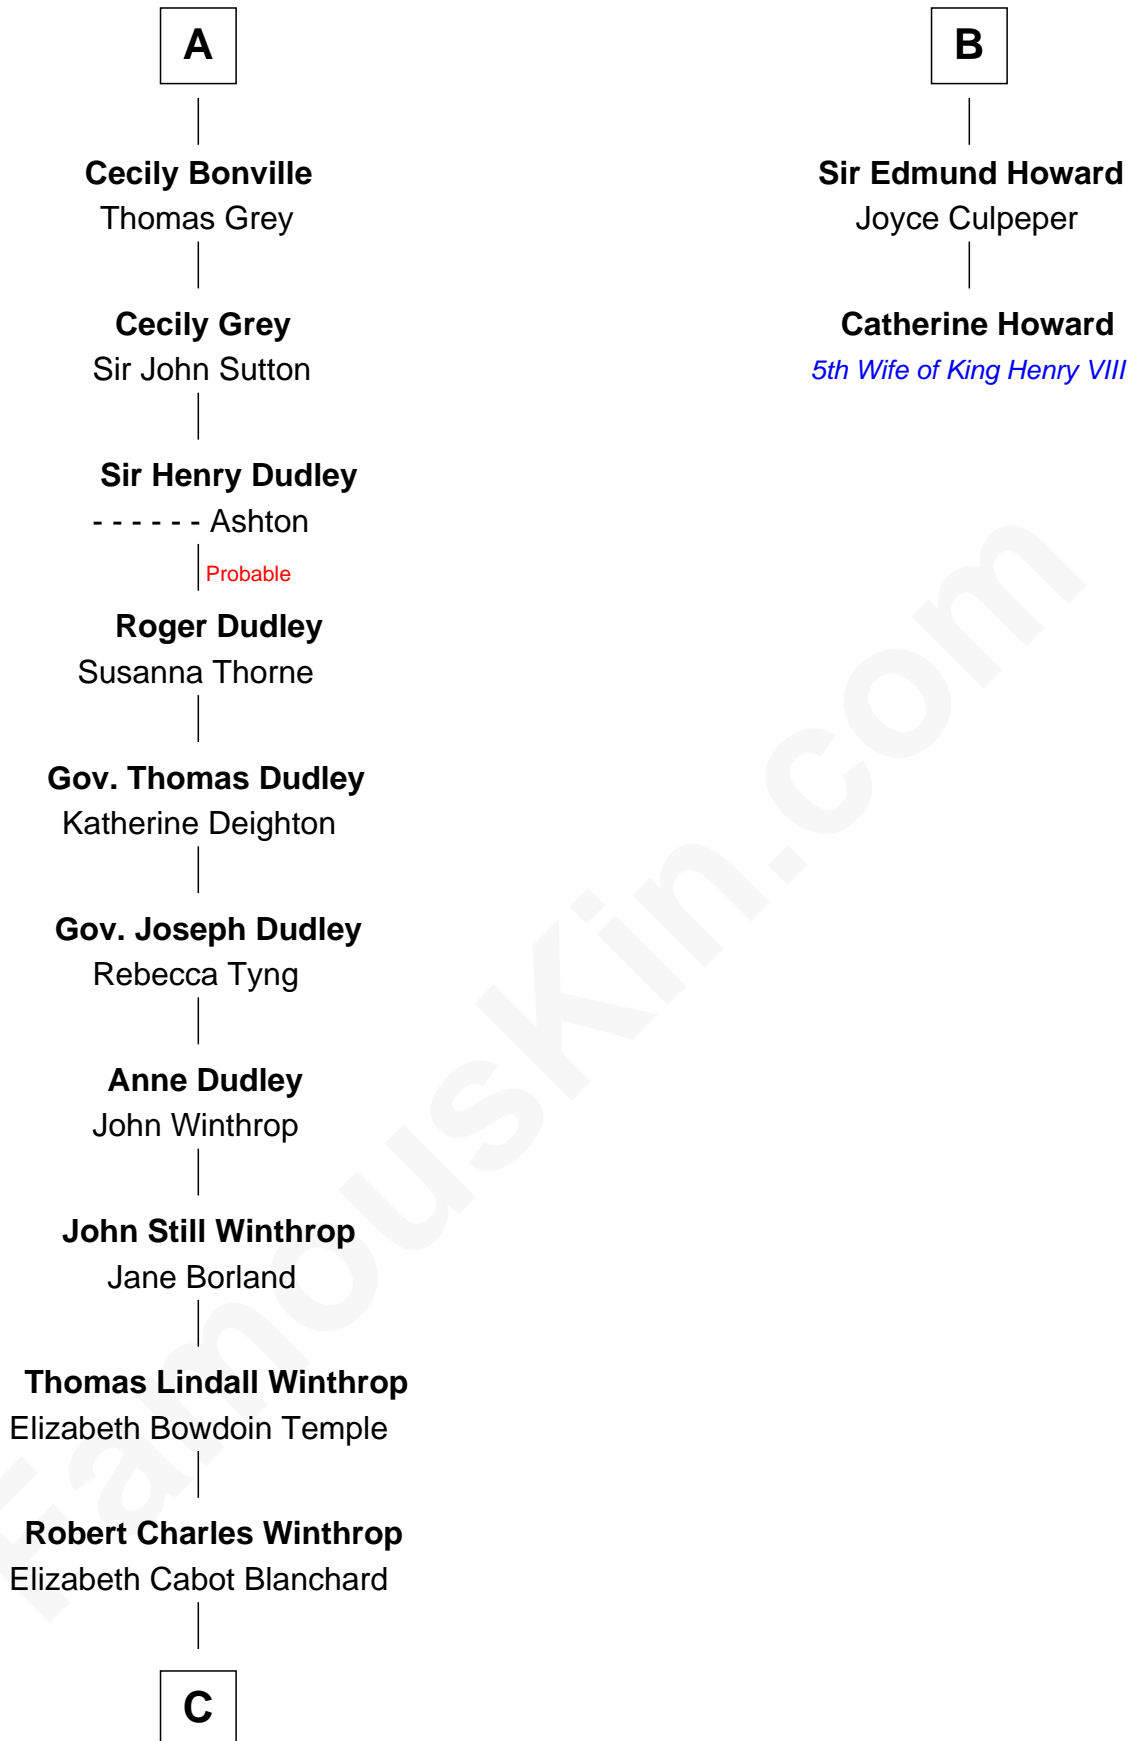

FamousKin.com

Relationship Chart of

John Kerry

68th U.S. Secretary of State

8th cousin 12 times removed of

Catherine Howard

5th Wife of King Henry VIII

Sir Roger de Herdeburgh

Ida de Odingsells

Ela Herdeburgh
Sir William de Boteler

Ankaret le Boteler
John le Strange

Eleanor le Strange
Sir Reynold de Grey

Sir Reynold Grey
Margaret de Ros

Margaret Grey
Sir William Bonville

William Bonville
Elizabeth Harington

William Bonville
Katherine Neville

A

Ela Herdeburgh
Sir William de Boteler

Ankaret le Boteler
John le Strange

Eleanor le Strange
Sir Reynold de Grey

Ida Grey
John Cokayne

Elizabeth Cokayne
Sir Laurence Cheney

Elizabeth Cheney
Sir Frederick Tilney

Elizabeth Tilney
Sir Thomas Howard

B

C

Robert Charles Winthrop

Elizabeth Mason

Margaret Tyndal Winthrop

James Grant Forbes