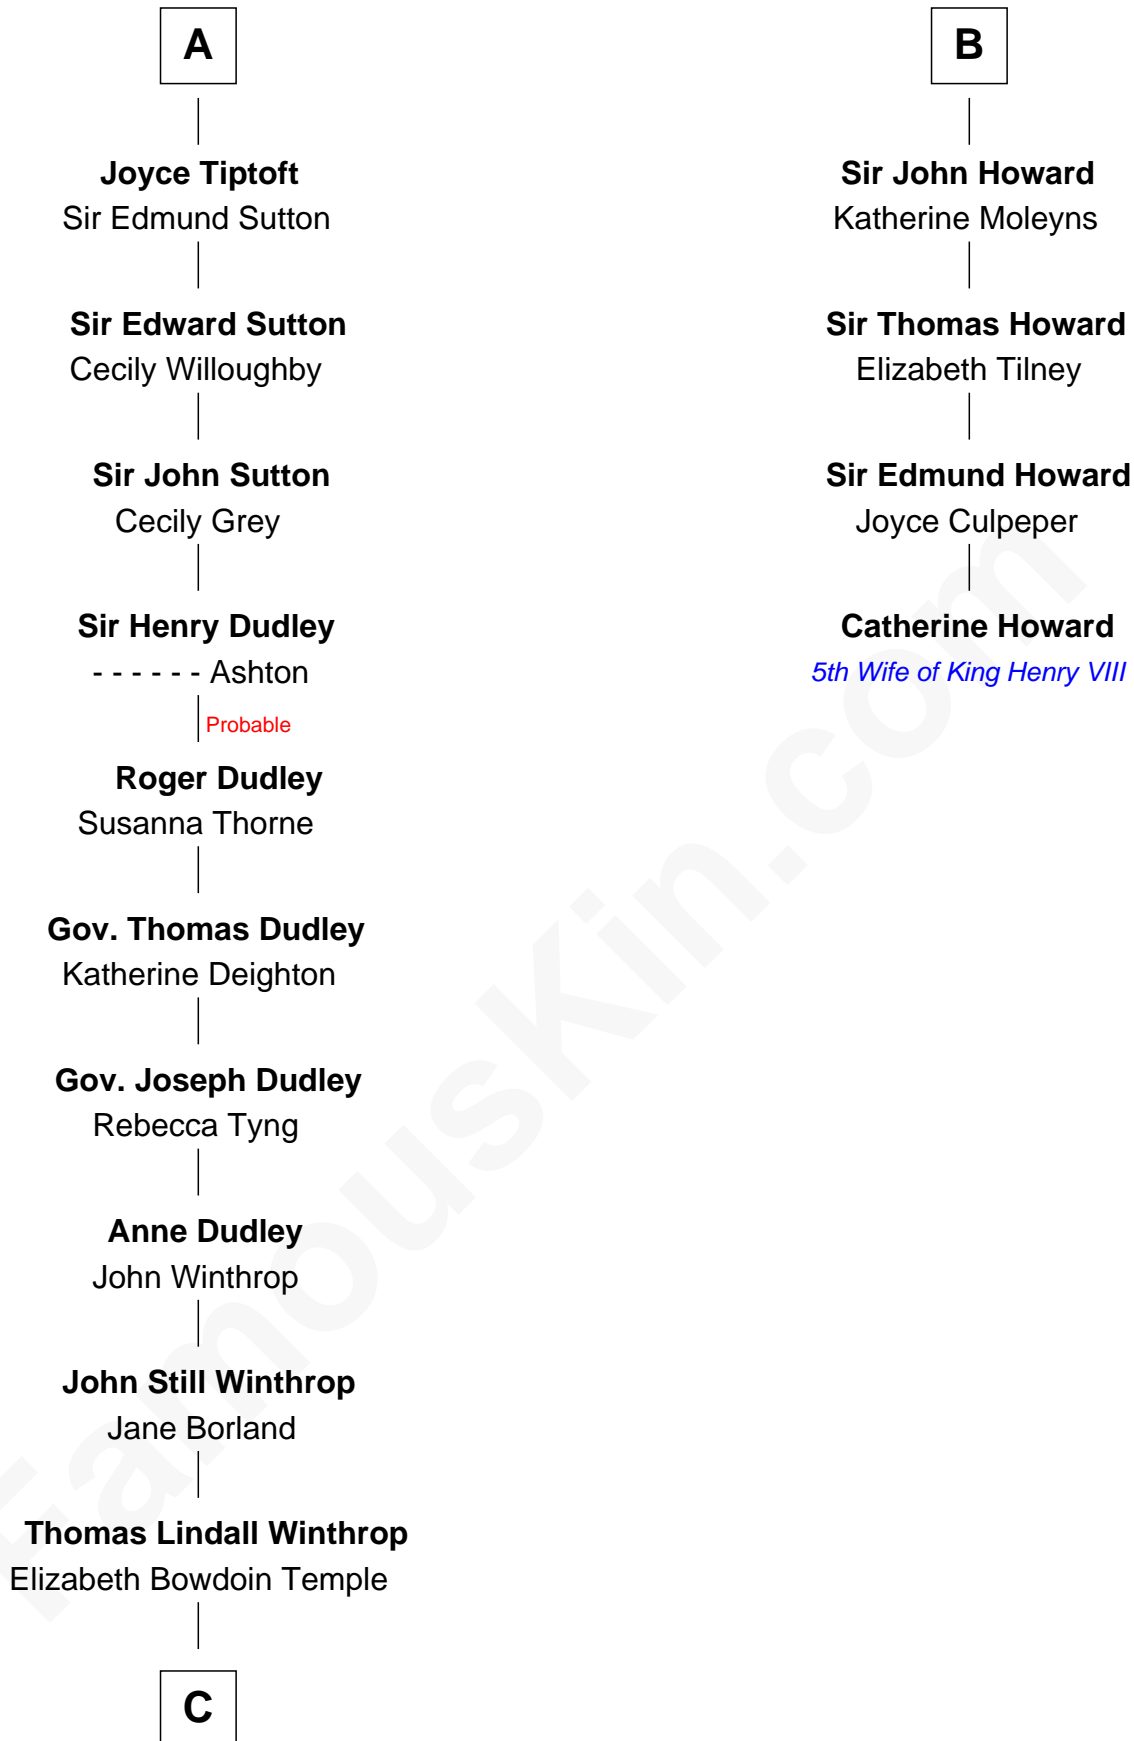

## Relationship Chart of

### John Kerry

68th U.S. Secretary of State

10th cousin 11 times removed of

### Catherine Howard

5th Wife of King Henry VIII

**Sir John FitzGeoffrey**

Isabel le Bigod

**C**

Robert Charles Winthrop  
Elizabeth Cabot Blanchard

Robert Charles Winthrop  
Elizabeth Mason

Margaret Tyndal Winthrop  
James Grant Forbes

Rosemary Isabel Forbes  
Richard John Kerry

**John Kerry**  
*68th U.S. Secretary of State*

FamousKin.com