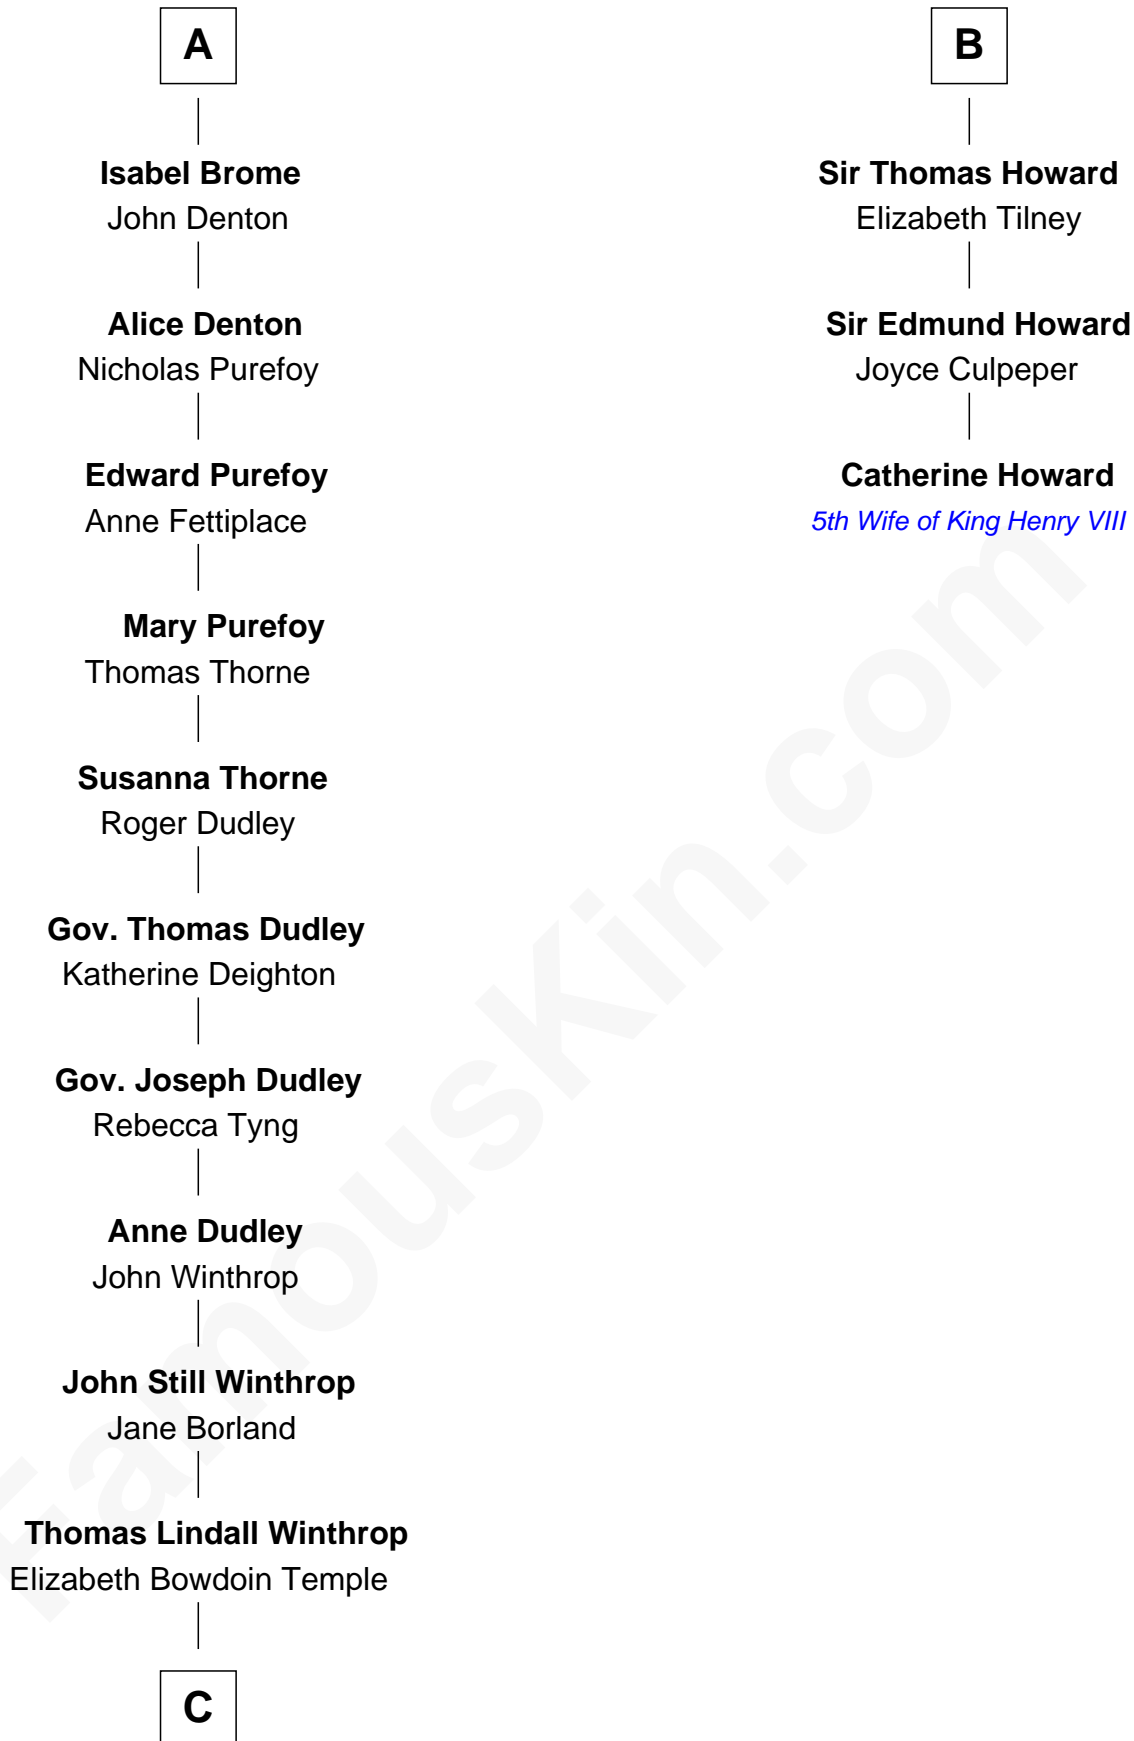

FamousKin.com

Relationship Chart of

John Kerry

68th U.S. Secretary of State

9th cousin 12 times removed of

Catherine Howard

5th Wife of King Henry VIII

Richard Plantagenet

C

Robert Charles Winthrop
Elizabeth Cabot Blanchard

Robert Charles Winthrop
Elizabeth Mason

Margaret Tyndal Winthrop
James Grant Forbes

Rosemary Isabel Forbes
Richard John Kerry

John Kerry
68th U.S. Secretary of State