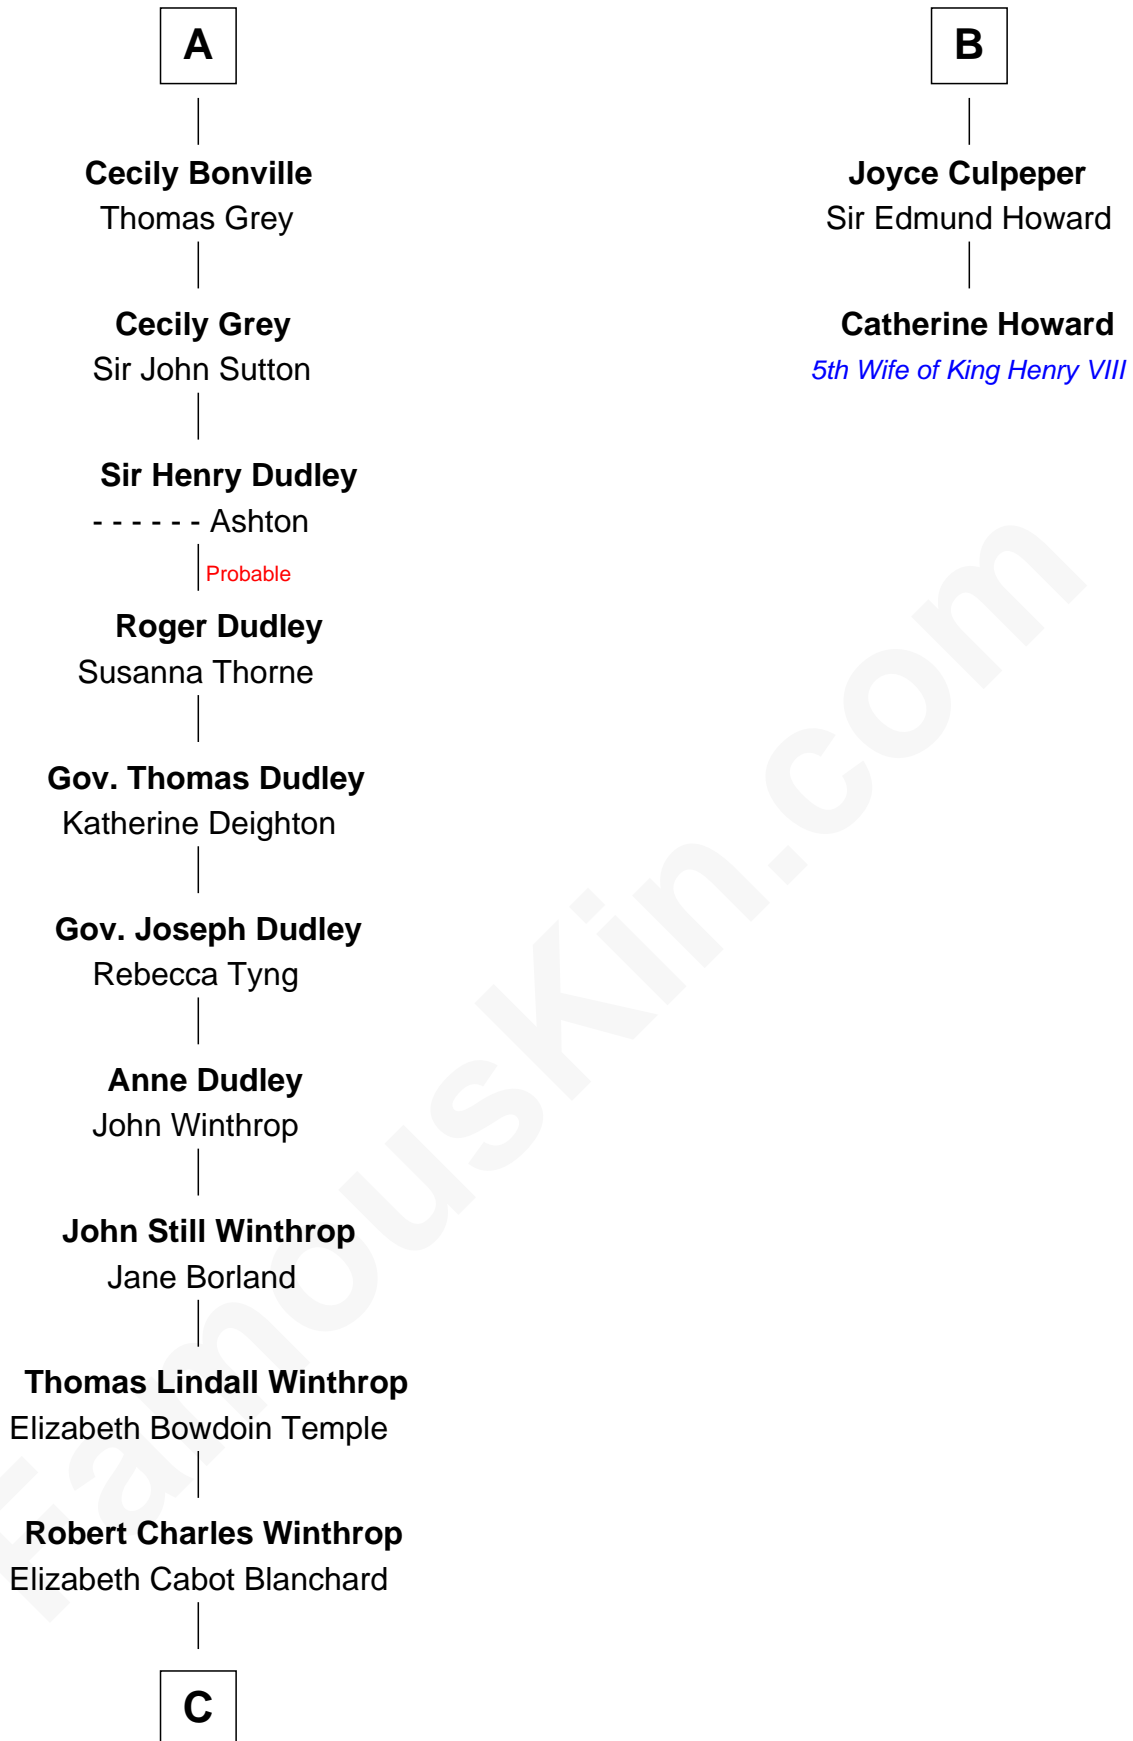

FamousKin.com

Relationship Chart of

John Kerry

68th U.S. Secretary of State

8th cousin 12 times removed of

Catherine Howard

5th Wife of King Henry VIII

Sir Gilbert de Clare

Sir Reynold Grey

Margaret Grey

Sir William Bonville

William Bonville

Elizabeth Harington

William Bonville

Katherine Neville

A

Sir William Ferrers

Philippa Clifford

Elizabeth Ferrers

Sir William Culpeper

Sir Richard Culpeper

Isabel Worsley

B

C

Robert Charles Winthrop

Elizabeth Mason

Margaret Tyndal Winthrop

James Grant Forbes

Rosemary Isabel Forbes

Richard John Kerry

John Kerry

68th U.S. Secretary of State