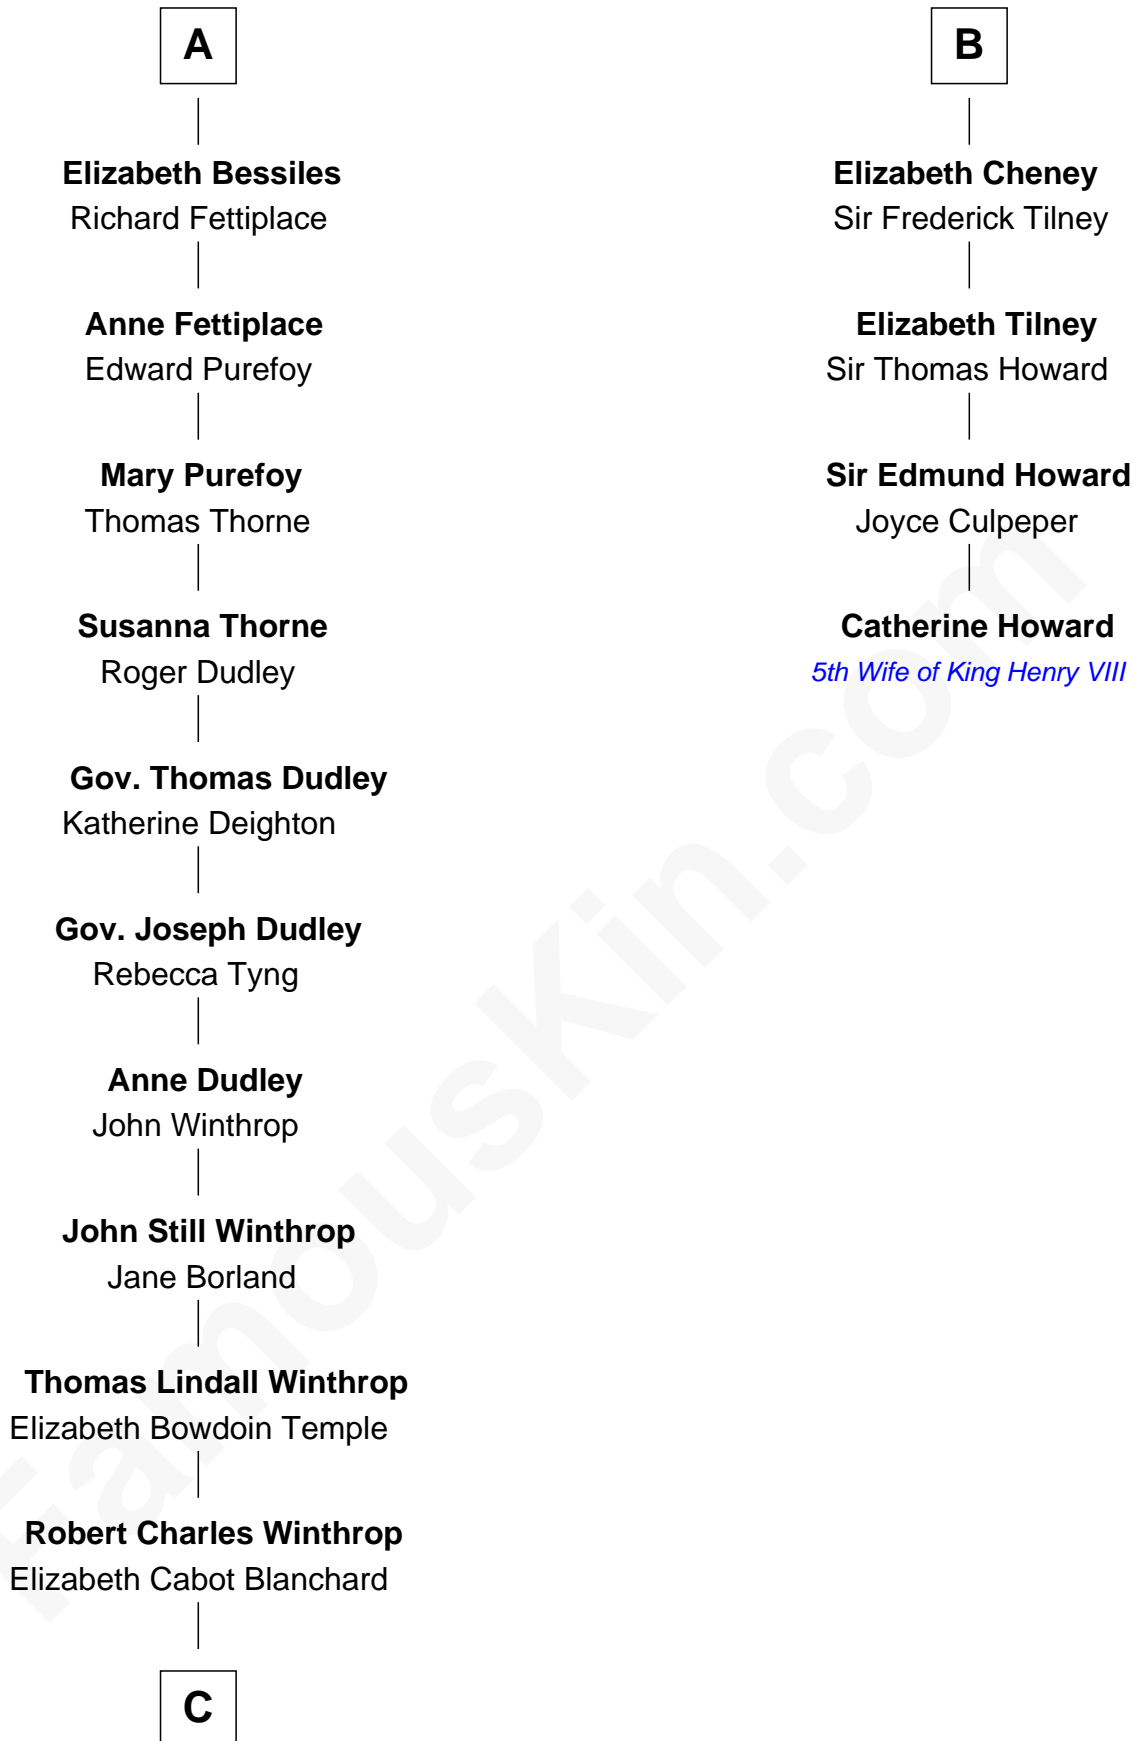

FamousKin.com

Relationship Chart of

John Kerry

68th U.S. Secretary of State

10th cousin 10 times removed of

Catherine Howard

5th Wife of King Henry VIII

C

Robert Charles Winthrop

Elizabeth Mason

Margaret Tyndal Winthrop

James Grant Forbes

Rosemary Isabel Forbes

Richard John Kerry

John Kerry

68th U.S. Secretary of State