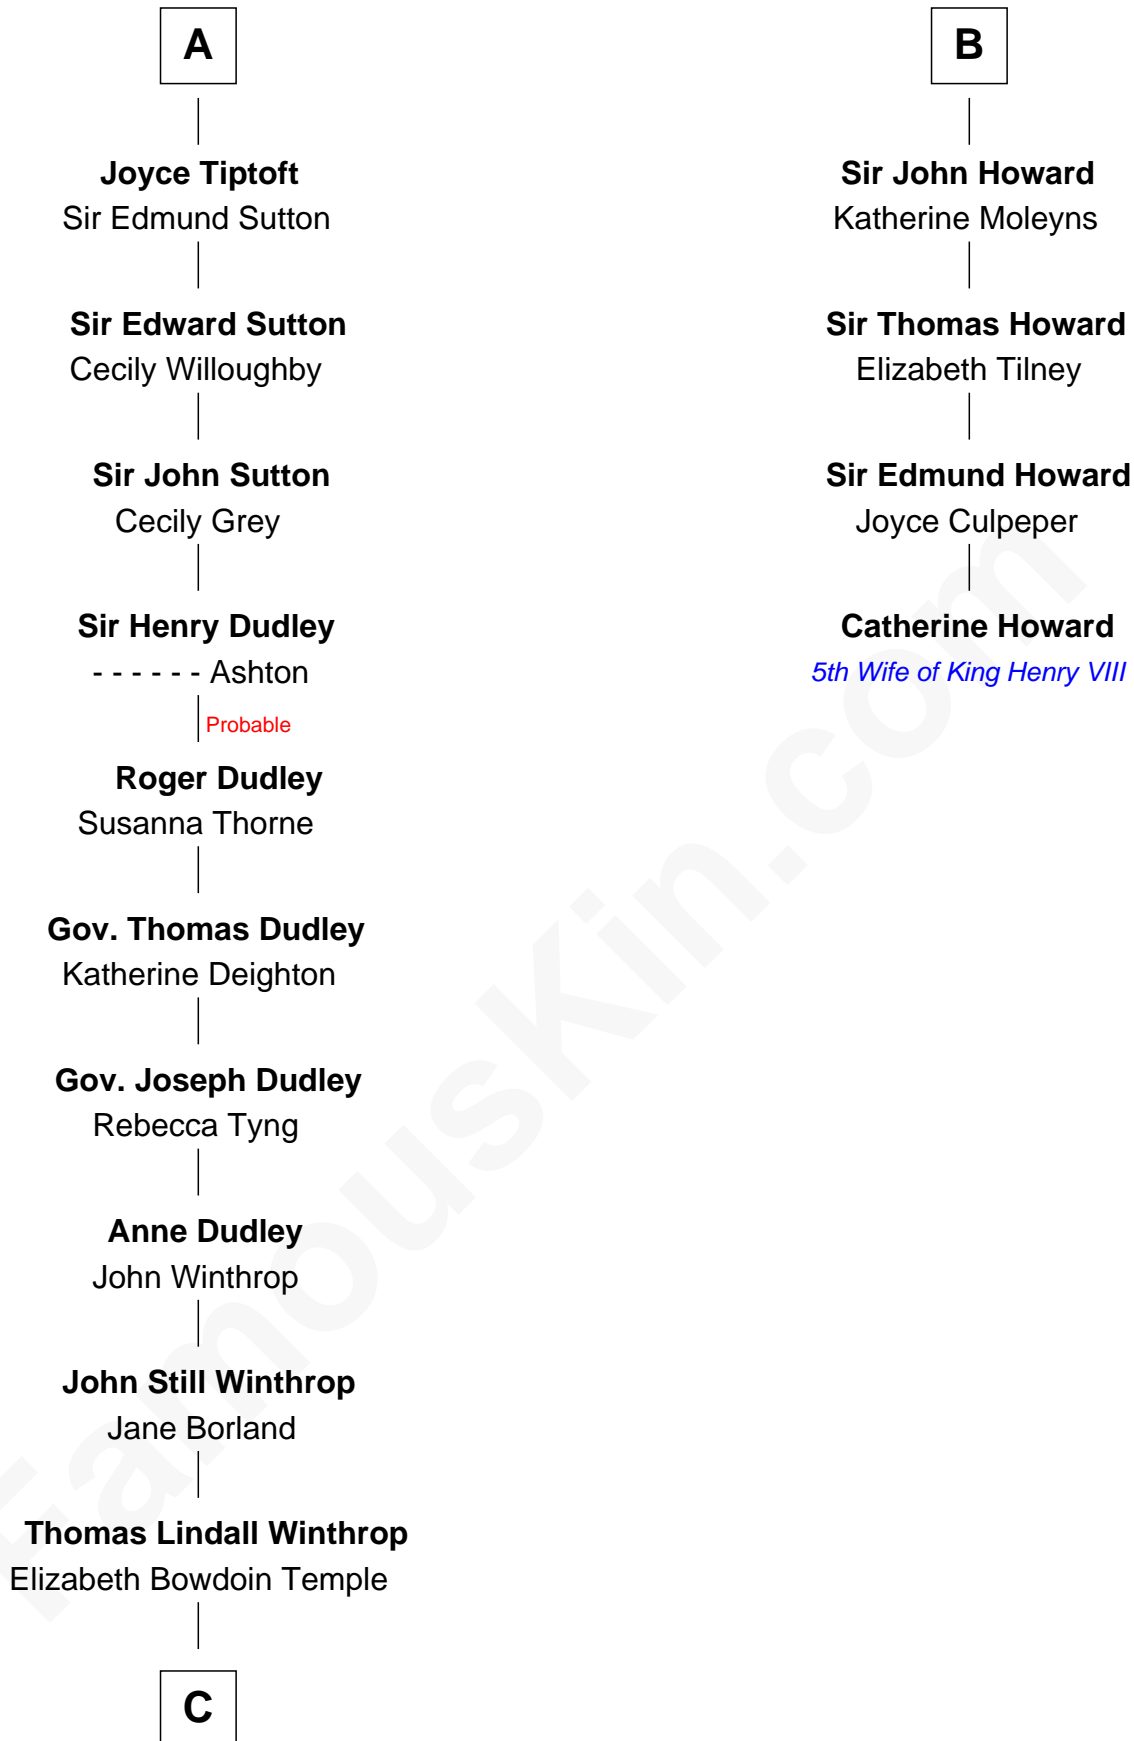

FamousKin.com

Relationship Chart of

John Kerry

68th U.S. Secretary of State

10th cousin 11 times removed of

Catherine Howard

5th Wife of King Henry VIII

Louis IX, King of France

Margaret Berenger

C

Robert Charles Winthrop
Elizabeth Cabot Blanchard

Robert Charles Winthrop
Elizabeth Mason

Margaret Tyndal Winthrop
James Grant Forbes

Rosemary Isabel Forbes
Richard John Kerry

John Kerry
68th U.S. Secretary of State