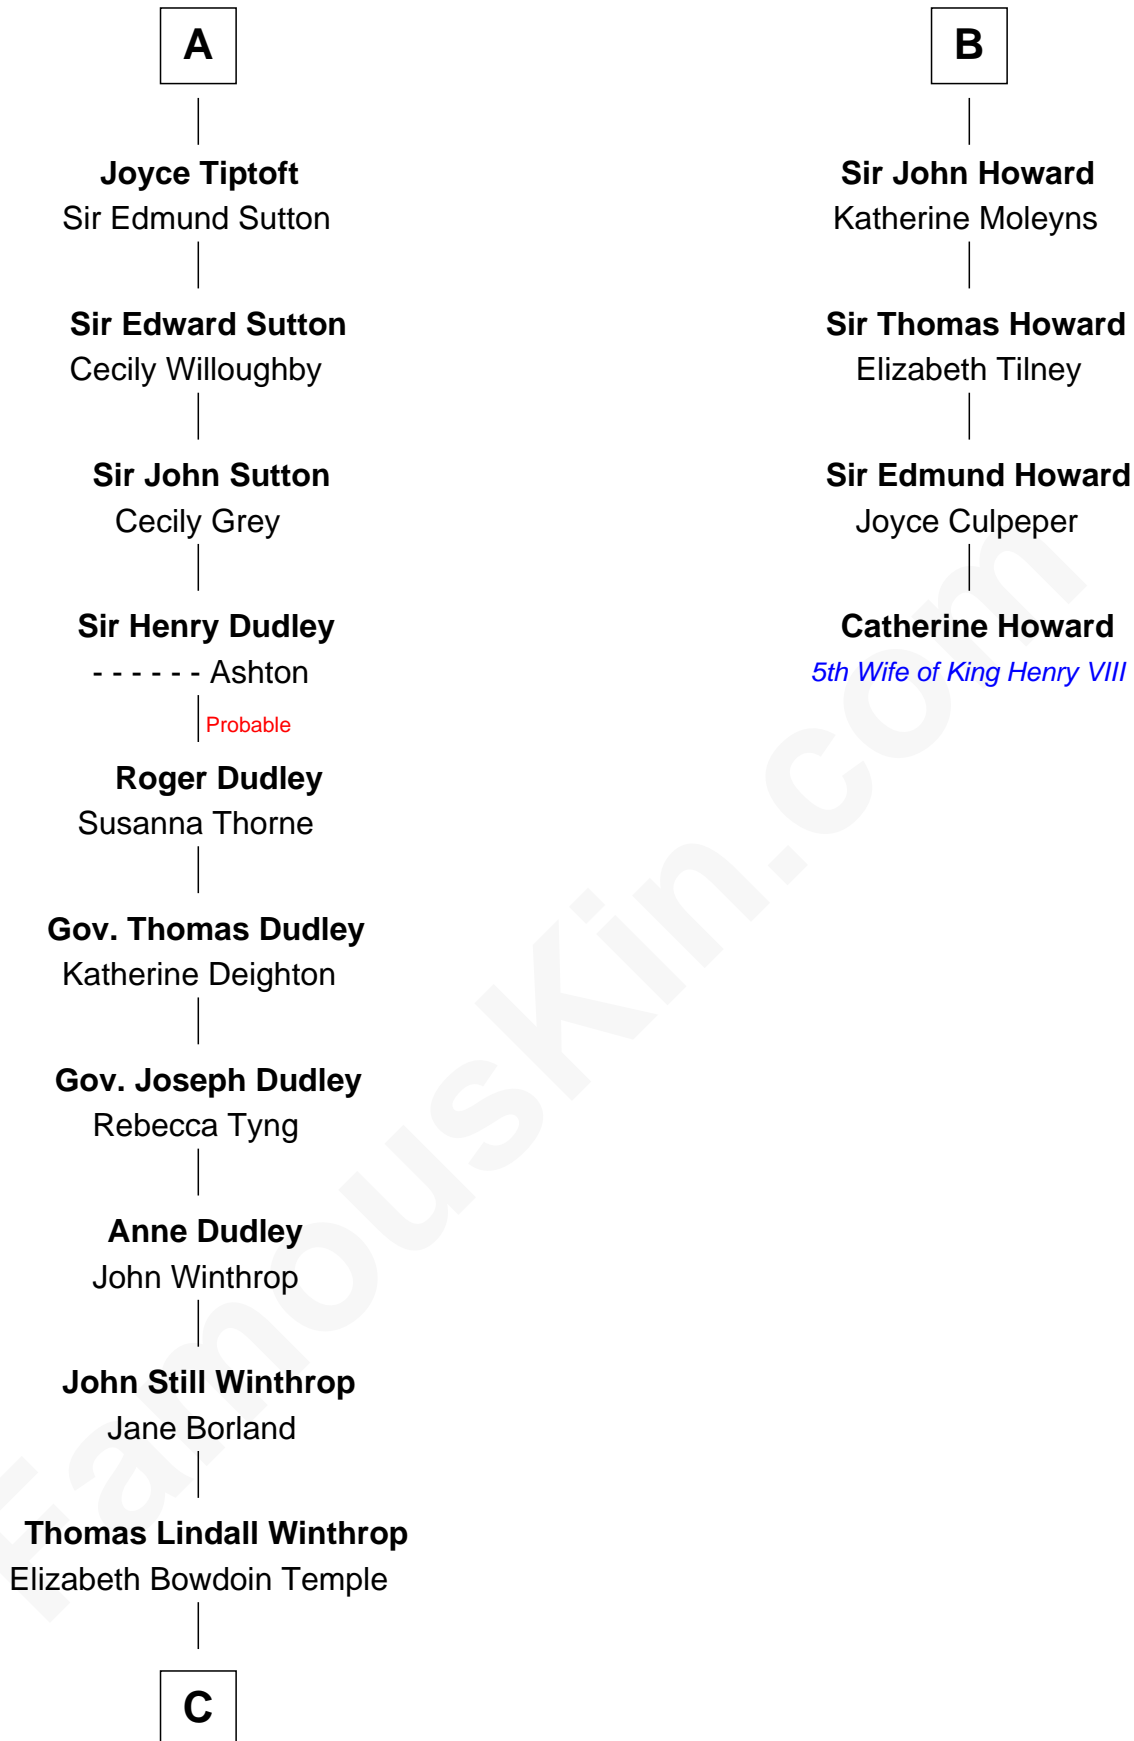

FamousKin.com

Relationship Chart of

John Kerry

68th U.S. Secretary of State

10th cousin 11 times removed of

Catherine Howard

5th Wife of King Henry VIII

Ramon Berenguer IV of Provence

Beatrice of Savoy

Eleanor of Provence
Henry III, King of England

Edward I, King of England
Margaret of France

Edmund of Woodstock
Margaret Wake

Joan Plantagenet
Thomas Holand

Sir Thomas de Holand
Alice Fitzalan

Eleanor Holand
Edward Cherleton

Joyce Cherleton
Sir John Tiptoft

A

Eleanor of Provence
Henry III, King of England

Edmund Plantagenet
Blanche of Artois

Henry Plantagenet
Maud de Chaworth

Joan of Lancaster
John de Mowbray

John de Mowbray
Elizabeth de Segrave

Sir Thomas Mowbray
Elizabeth Fitzalan

Margaret Mowbray
Sir Robert Howard

B

C

Robert Charles Winthrop
Elizabeth Cabot Blanchard

Robert Charles Winthrop
Elizabeth Mason

Margaret Tyndal Winthrop
James Grant Forbes