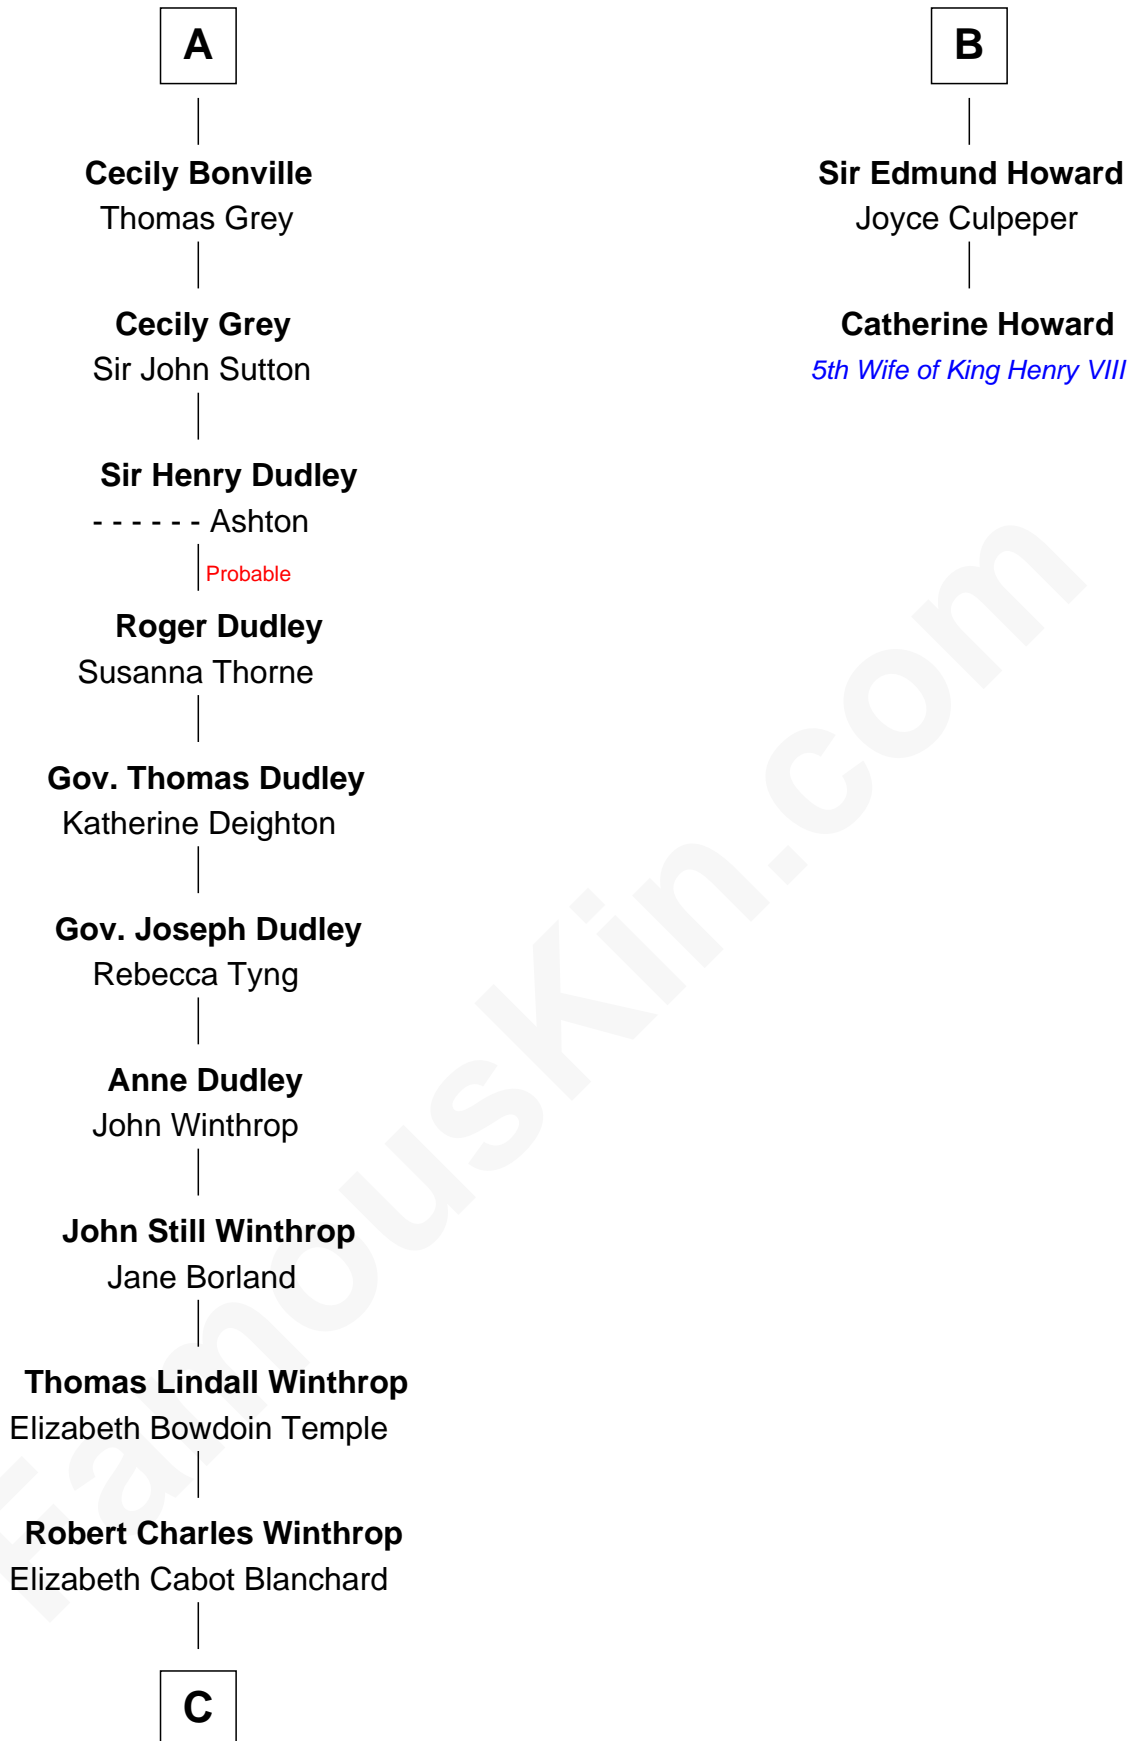

## Relationship Chart of

### John Kerry

68th U.S. Secretary of State

8th cousin 12 times removed of

### Catherine Howard

5th Wife of King Henry VIII

**Sir John de Verdun**

Eleanor de Bohun

**C**

Robert Charles Winthrop

Elizabeth Mason

Margaret Tyndal Winthrop

James Grant Forbes

Rosemary Isabel Forbes

Richard John Kerry

John Kerry

*68th U.S. Secretary of State*

FamousKin.com