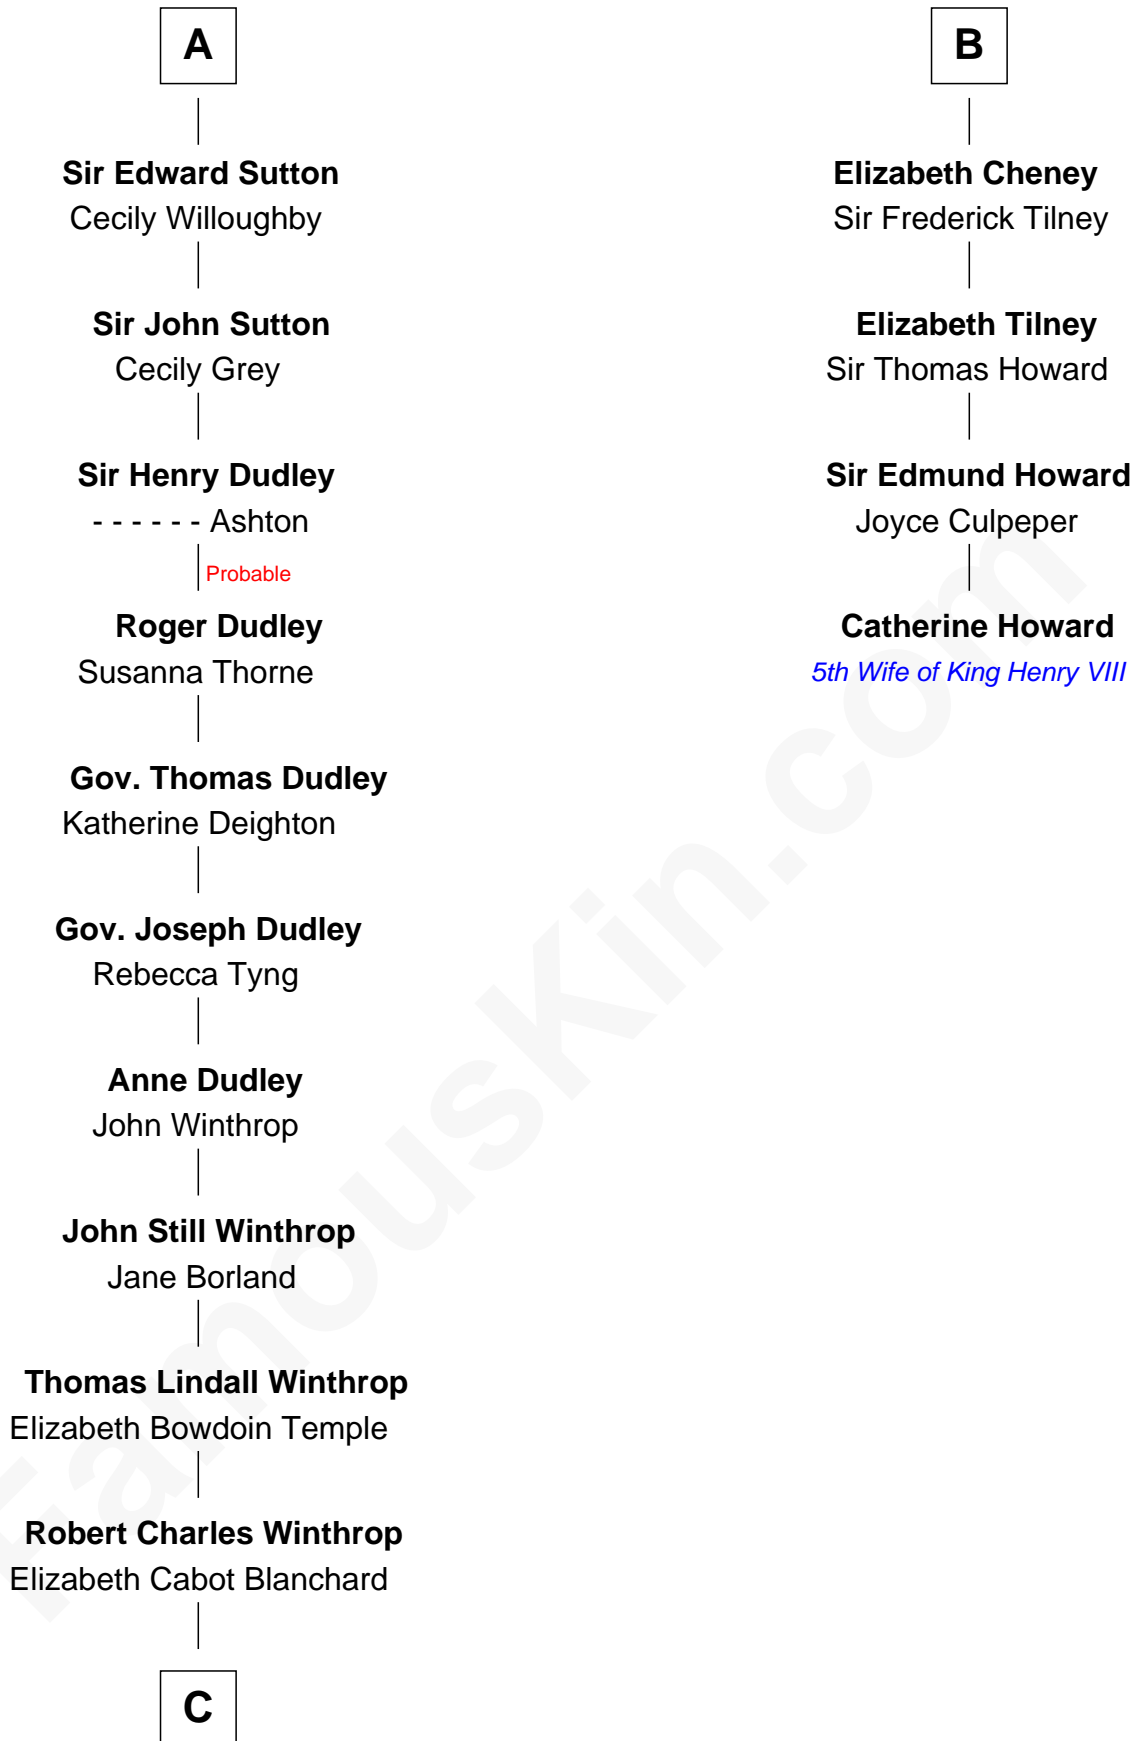

FamousKin.com

Relationship Chart of

John Kerry

68th U.S. Secretary of State

10th cousin 10 times removed of

Catherine Howard

5th Wife of King Henry VIII

William de Cantilupe

C

Robert Charles Winthrop

Elizabeth Mason

Margaret Tyndal Winthrop

James Grant Forbes

Rosemary Isabel Forbes

Richard John Kerry

John Kerry

68th U.S. Secretary of State

FamousKin.com