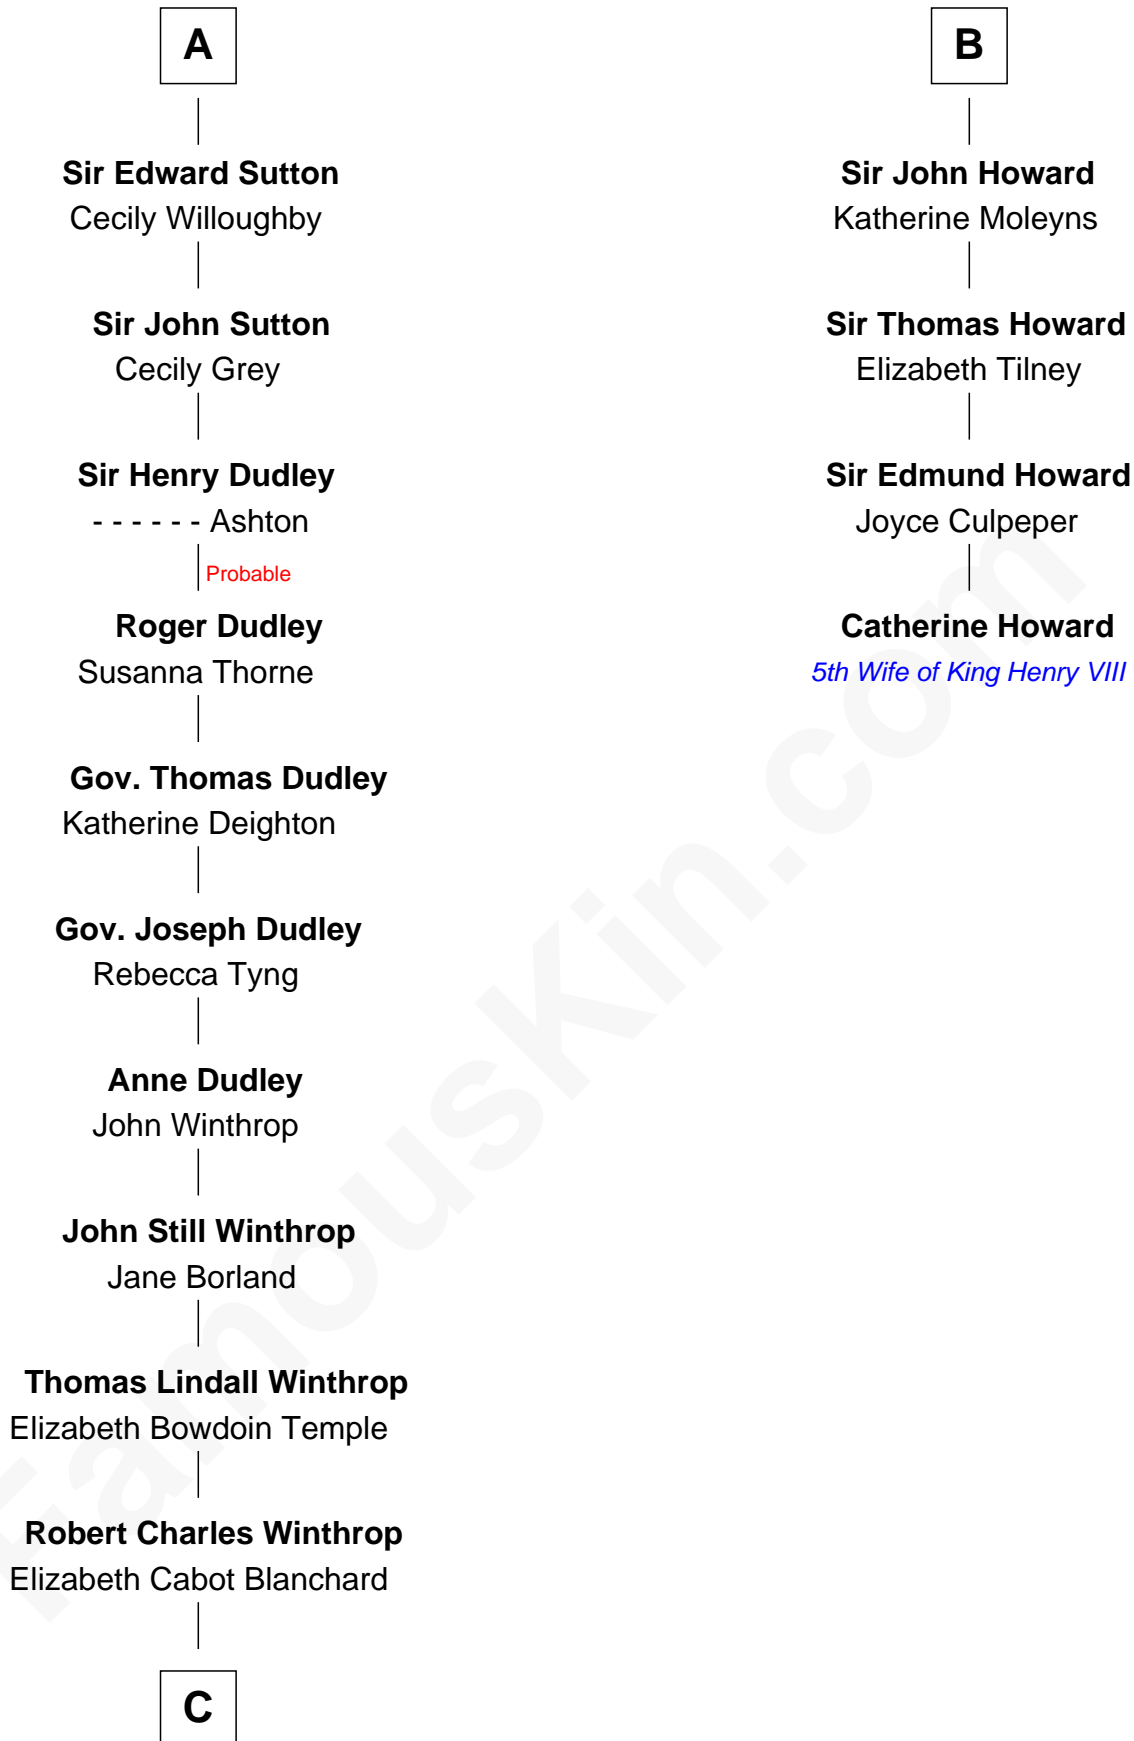

FamousKin.com

Relationship Chart of

John Kerry

68th U.S. Secretary of State

10th cousin 10 times removed of

Catherine Howard

5th Wife of King Henry VIII

William de Braiose

Eva Marshal

Eve de Braiose
Sir William de Cantilupe

Milicent de Cantilupe
Eudo la Zouche

Eve la Zouche
Sir Maurice de Berkeley

Thomas de Berkeley
Katherine de Clyvedon

Sir John Berkeley
Elizabeth Betteshorne

Elizabeth Berkeley
Sir John Sutton

Sir Edmund Sutton
Joyce Tiptoft

A

Eleanor de Braiose
Sir Humphrey de Bohun

Humphrey de Bohun
Maud de Fiennes

Humphrey de Bohun
Elizabeth Plantagenet

Sir William de Bohun
Elizabeth de Badlesmere

Elizabeth de Bohun
Sir Richard Fitzalan

Elizabeth Fitzalan
Sir Thomas Mowbray

Margaret Mowbray
Sir Robert Howard

B

C

Robert Charles Winthrop

Elizabeth Mason

Margaret Tyndal Winthrop