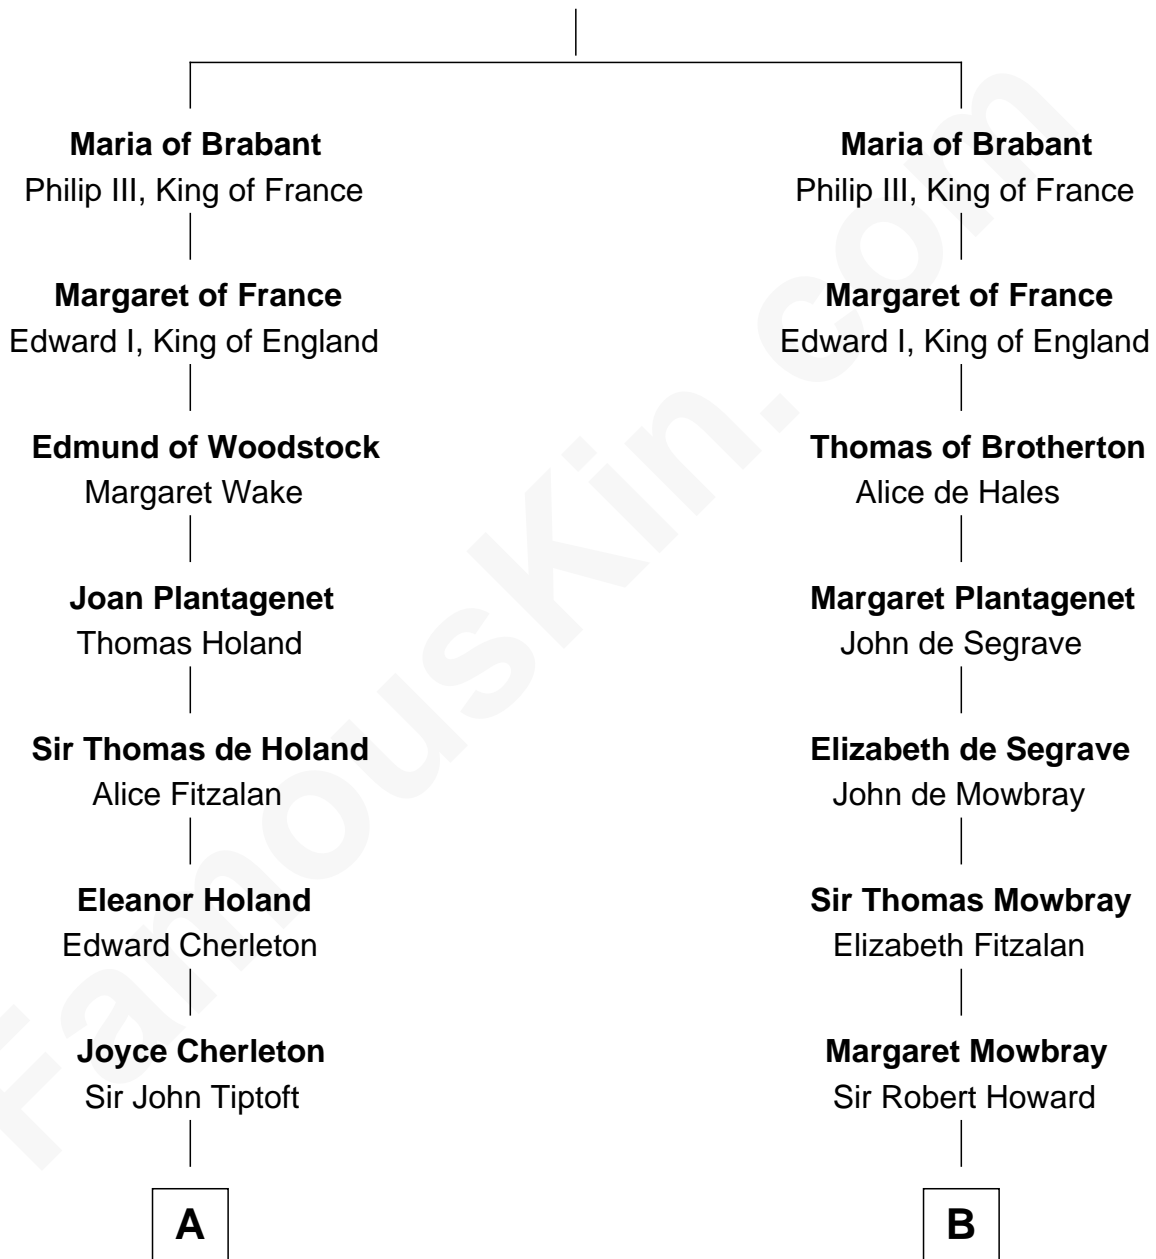

## Relationship Chart of

### John Kerry

68th U.S. Secretary of State

10th cousin 11 times removed of

### Catherine Howard

5th Wife of King Henry VIII

**Henry III, Duke of Brabant**

Adelaide of Burgundy

**C**

Robert Charles Winthrop  
Elizabeth Cabot Blanchard

Robert Charles Winthrop  
Elizabeth Mason

Margaret Tyndal Winthrop  
James Grant Forbes

Rosemary Isabel Forbes  
Richard John Kerry

**John Kerry**  
*68th U.S. Secretary of State*

FamousKin.com