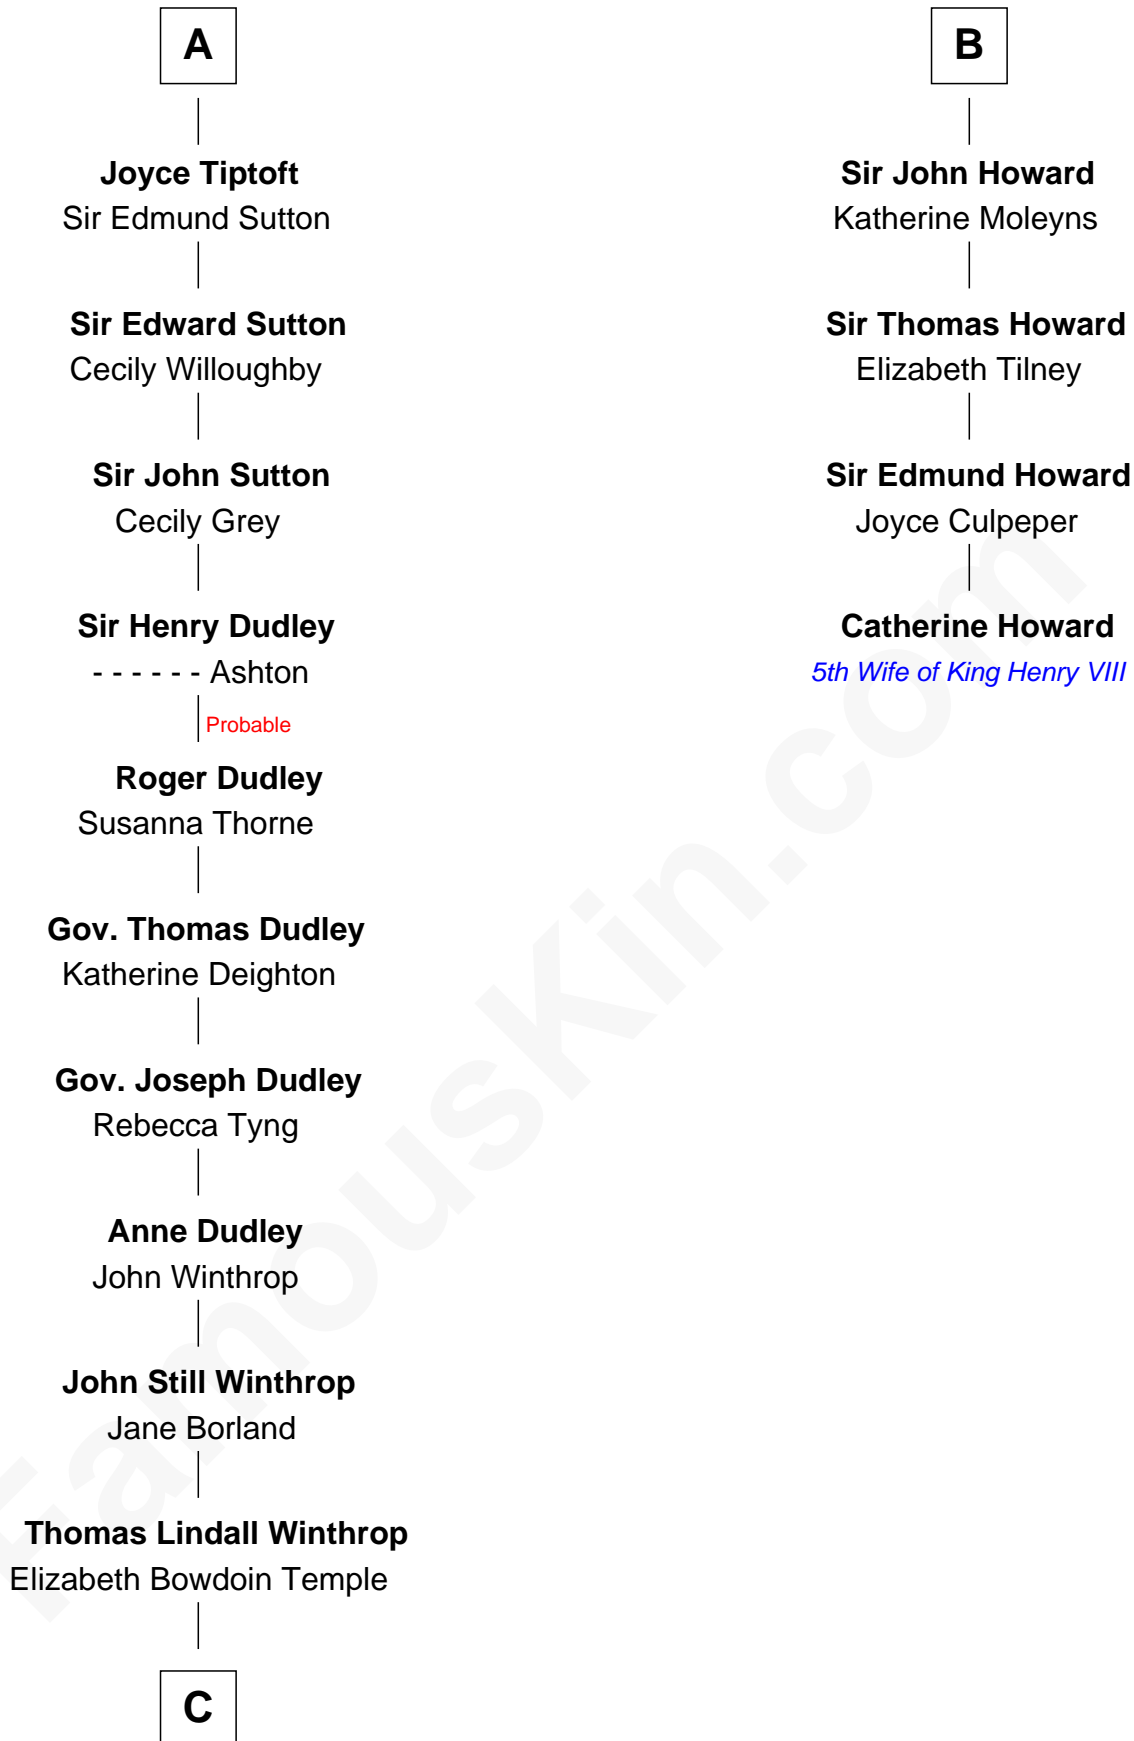

## Relationship Chart of

### John Kerry

68th U.S. Secretary of State

10th cousin 11 times removed of

### Catherine Howard

5th Wife of King Henry VIII

**Henry III, Duke of Brabant**

Adelaide of Burgundy

**C**

Robert Charles Winthrop  
Elizabeth Cabot Blanchard

Robert Charles Winthrop  
Elizabeth Mason

Margaret Tyndal Winthrop  
James Grant Forbes

Rosemary Isabel Forbes  
Richard John Kerry

**John Kerry**  
*68th U.S. Secretary of State*

FamousKin.com