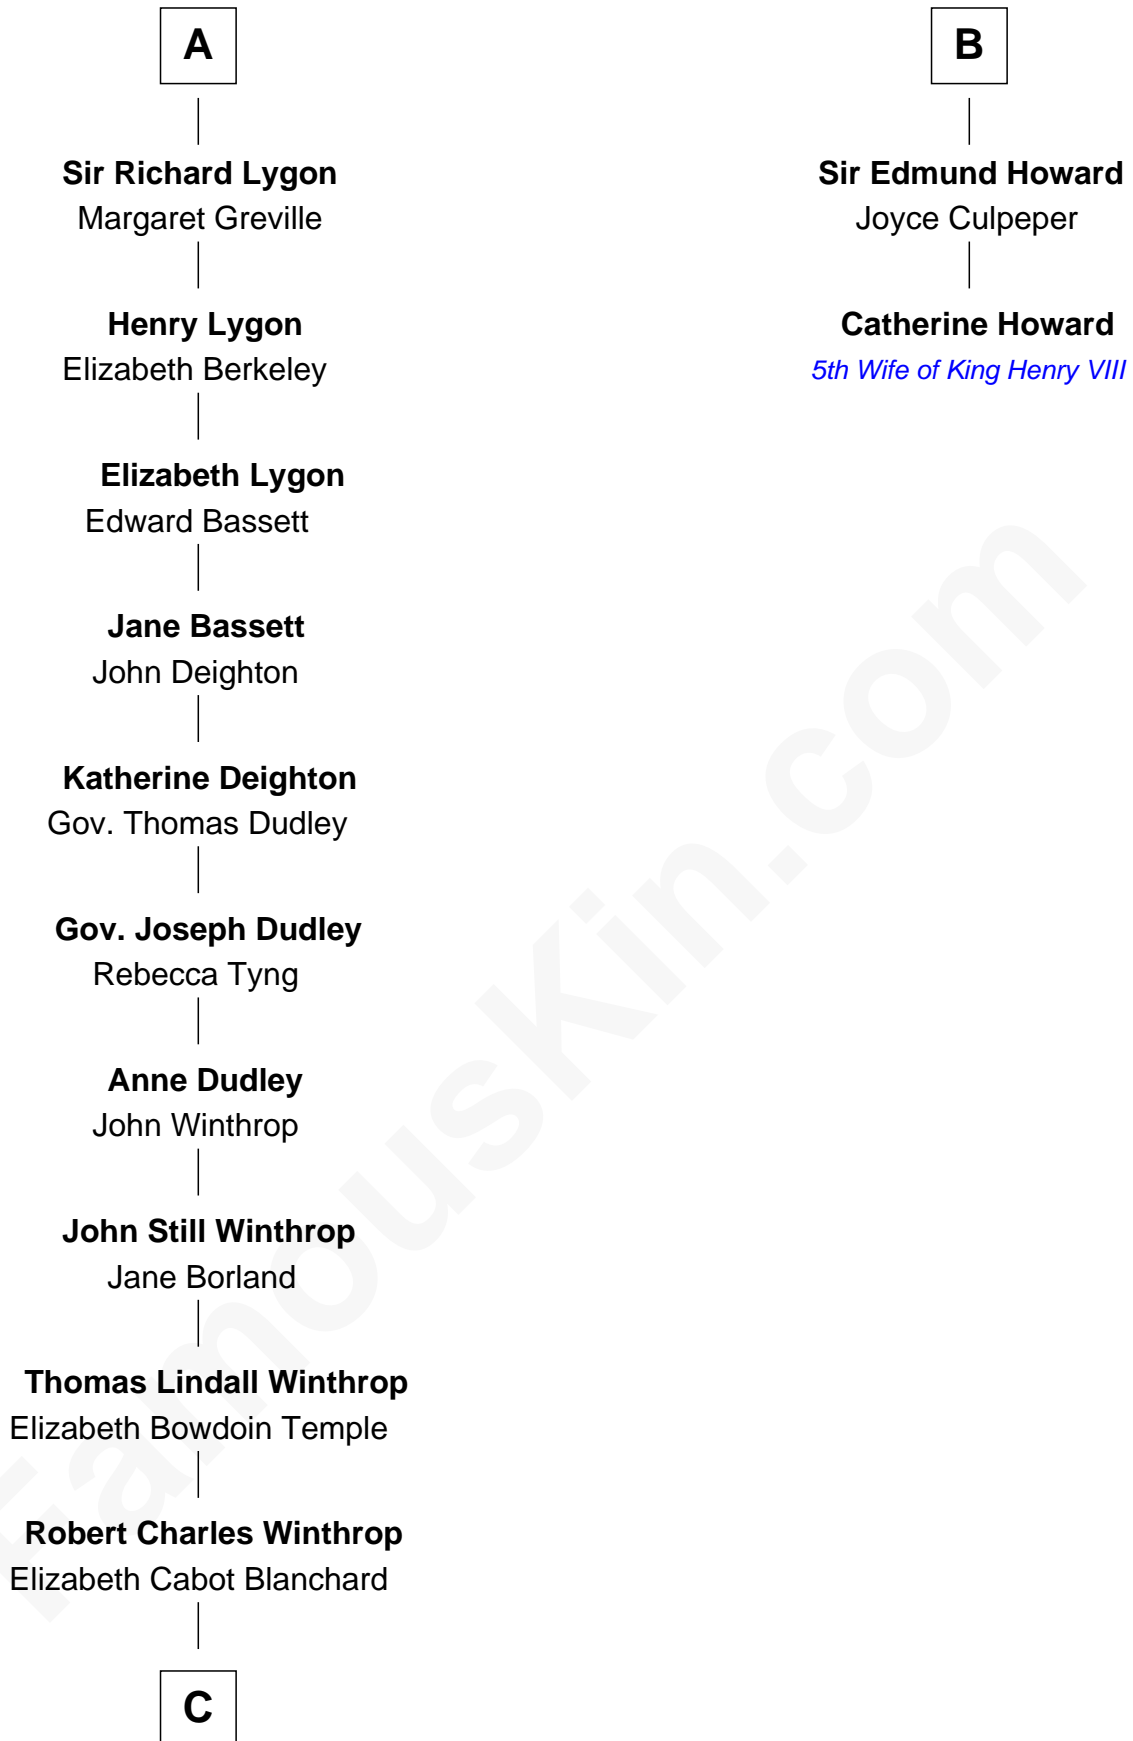

FamousKin.com

Relationship Chart of

John Kerry

68th U.S. Secretary of State

8th cousin 12 times removed of

Catherine Howard

5th Wife of King Henry VIII

C

—
Robert Charles Winthrop

Elizabeth Mason

—
Margaret Tyndal Winthrop

James Grant Forbes

—
Rosemary Isabel Forbes

Richard John Kerry

—
John Kerry

68th U.S. Secretary of State