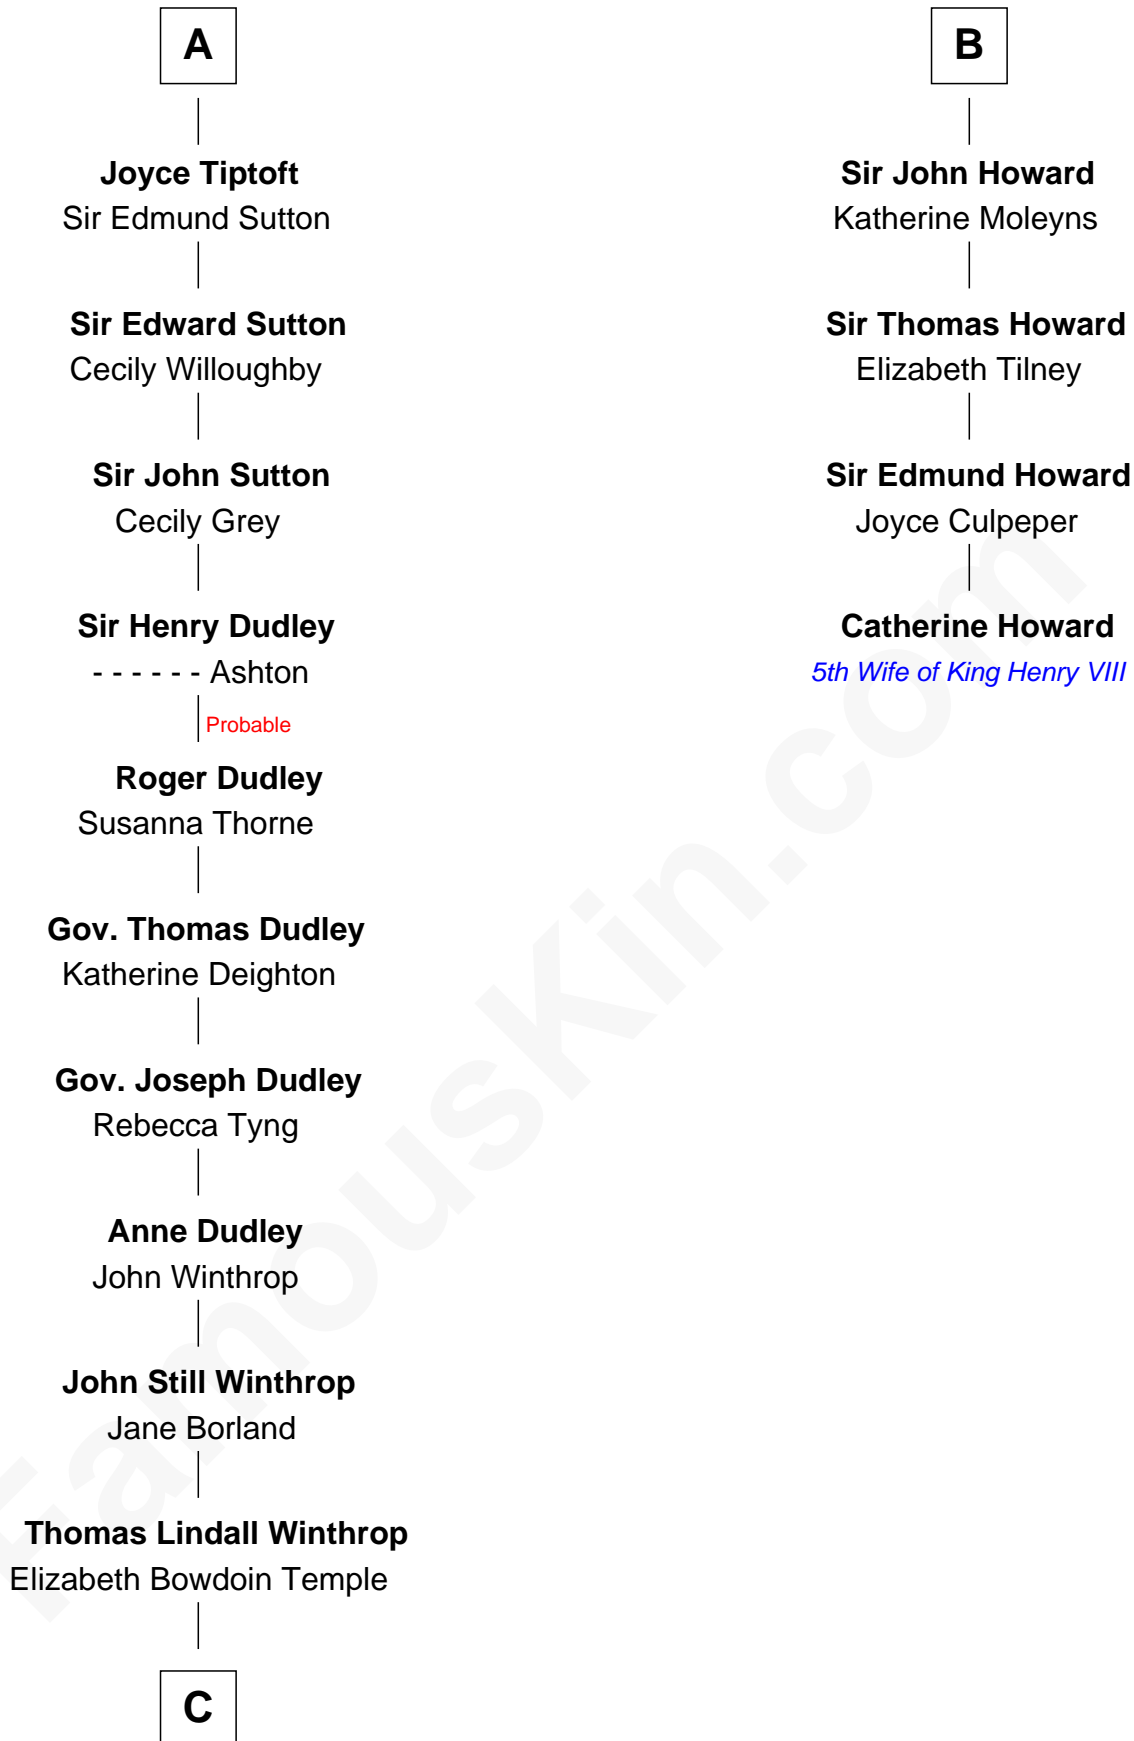

FamousKin.com

Relationship Chart of

John Kerry

68th U.S. Secretary of State

10th cousin 11 times removed of

Catherine Howard

5th Wife of King Henry VIII

Sir Roger de Mortimer

Maud de Brewes

C

Robert Charles Winthrop
Elizabeth Cabot Blanchard

Robert Charles Winthrop
Elizabeth Mason

Margaret Tyndal Winthrop
James Grant Forbes

Rosemary Isabel Forbes
Richard John Kerry

John Kerry
68th U.S. Secretary of State