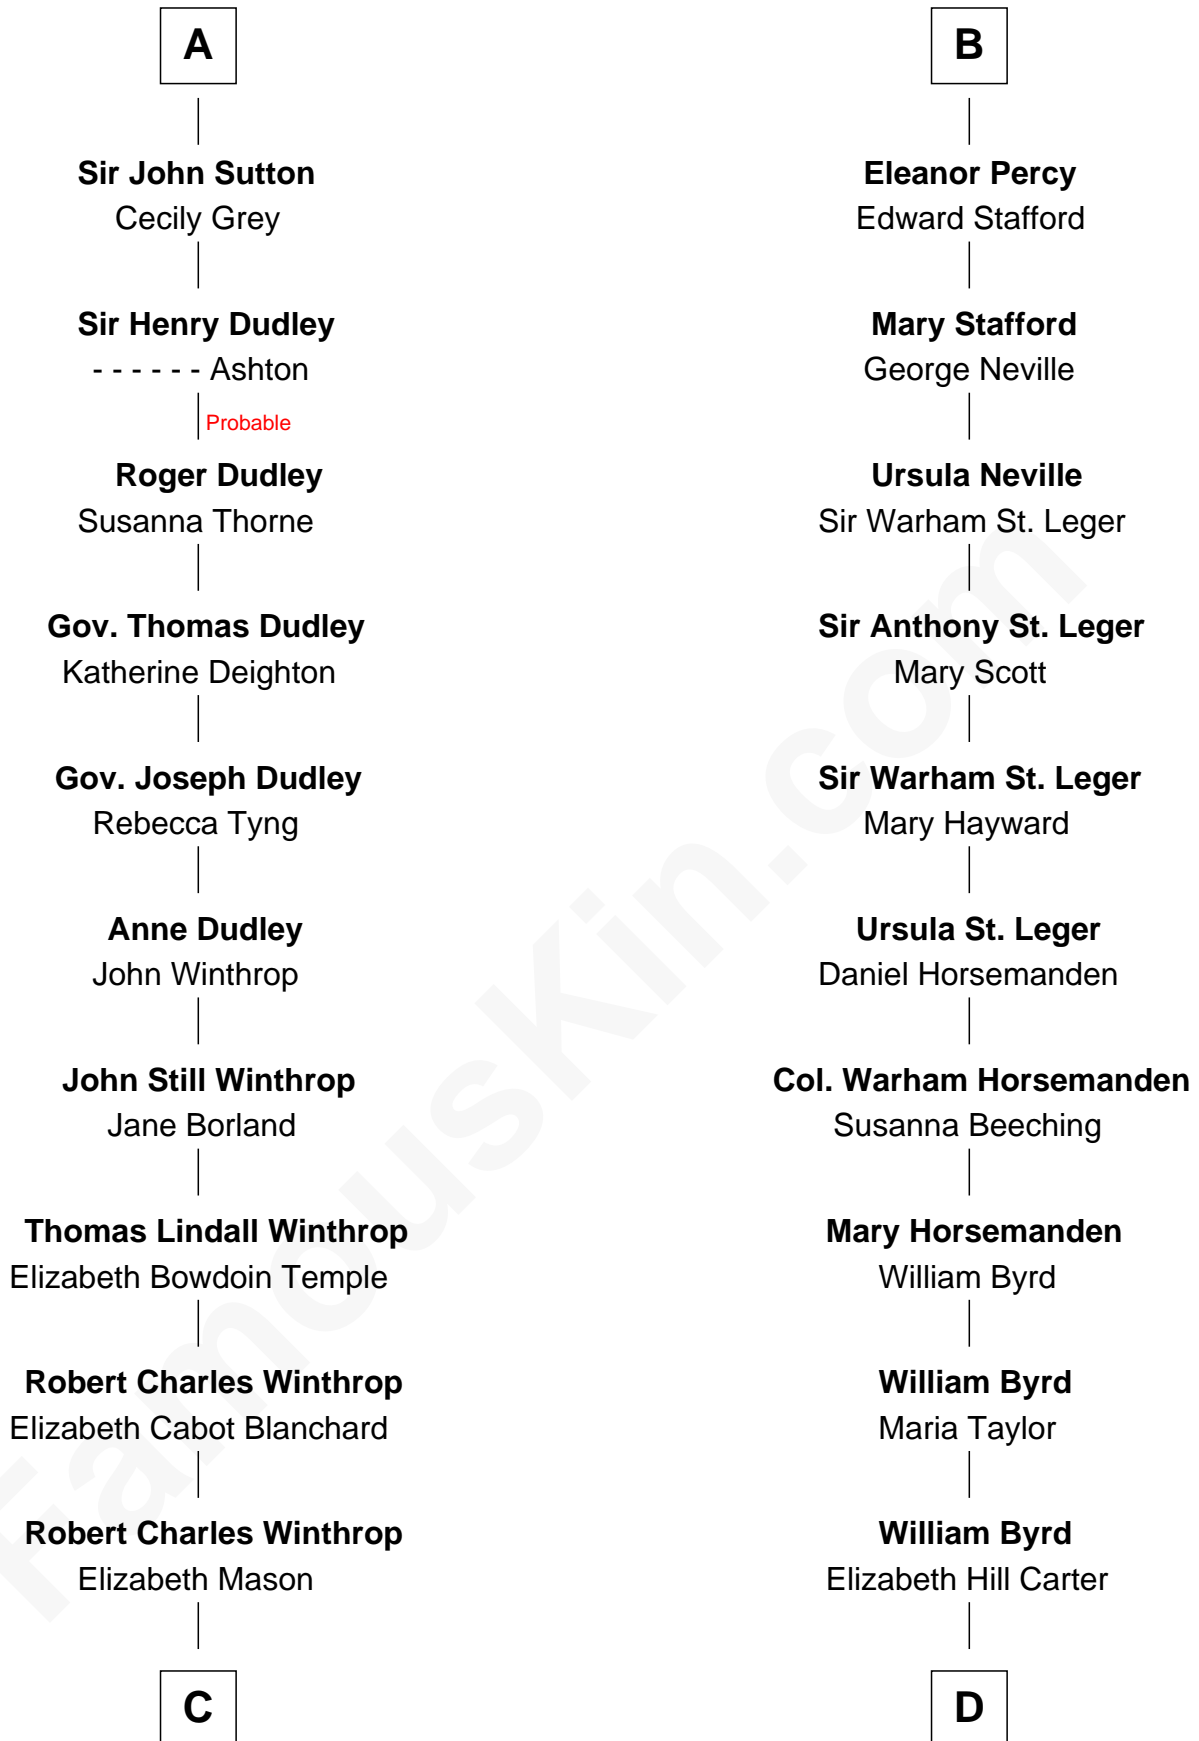

FamousKin.com Relationship Chart of

John Kerry

68th U.S. Secretary of State

19th cousin 2 times removed of

Admiral Richard Byrd

Polar Explorer

Edmund Plantagenet

Blanche of Artois

C

Margaret Tyndal Winthrop

James Grant Forbes

Rosemary Isabel Forbes

Richard John Kerry

John Kerry

68th U.S. Secretary of State

D

Thomas Taylor Byrd

Mary Armistead

Richard Evelyn Byrd

Anne Harrison

Col. William Byrd

Jane Meriwether Rivers

Richard Evelyn Byrd

Eleanor Bolling Flood