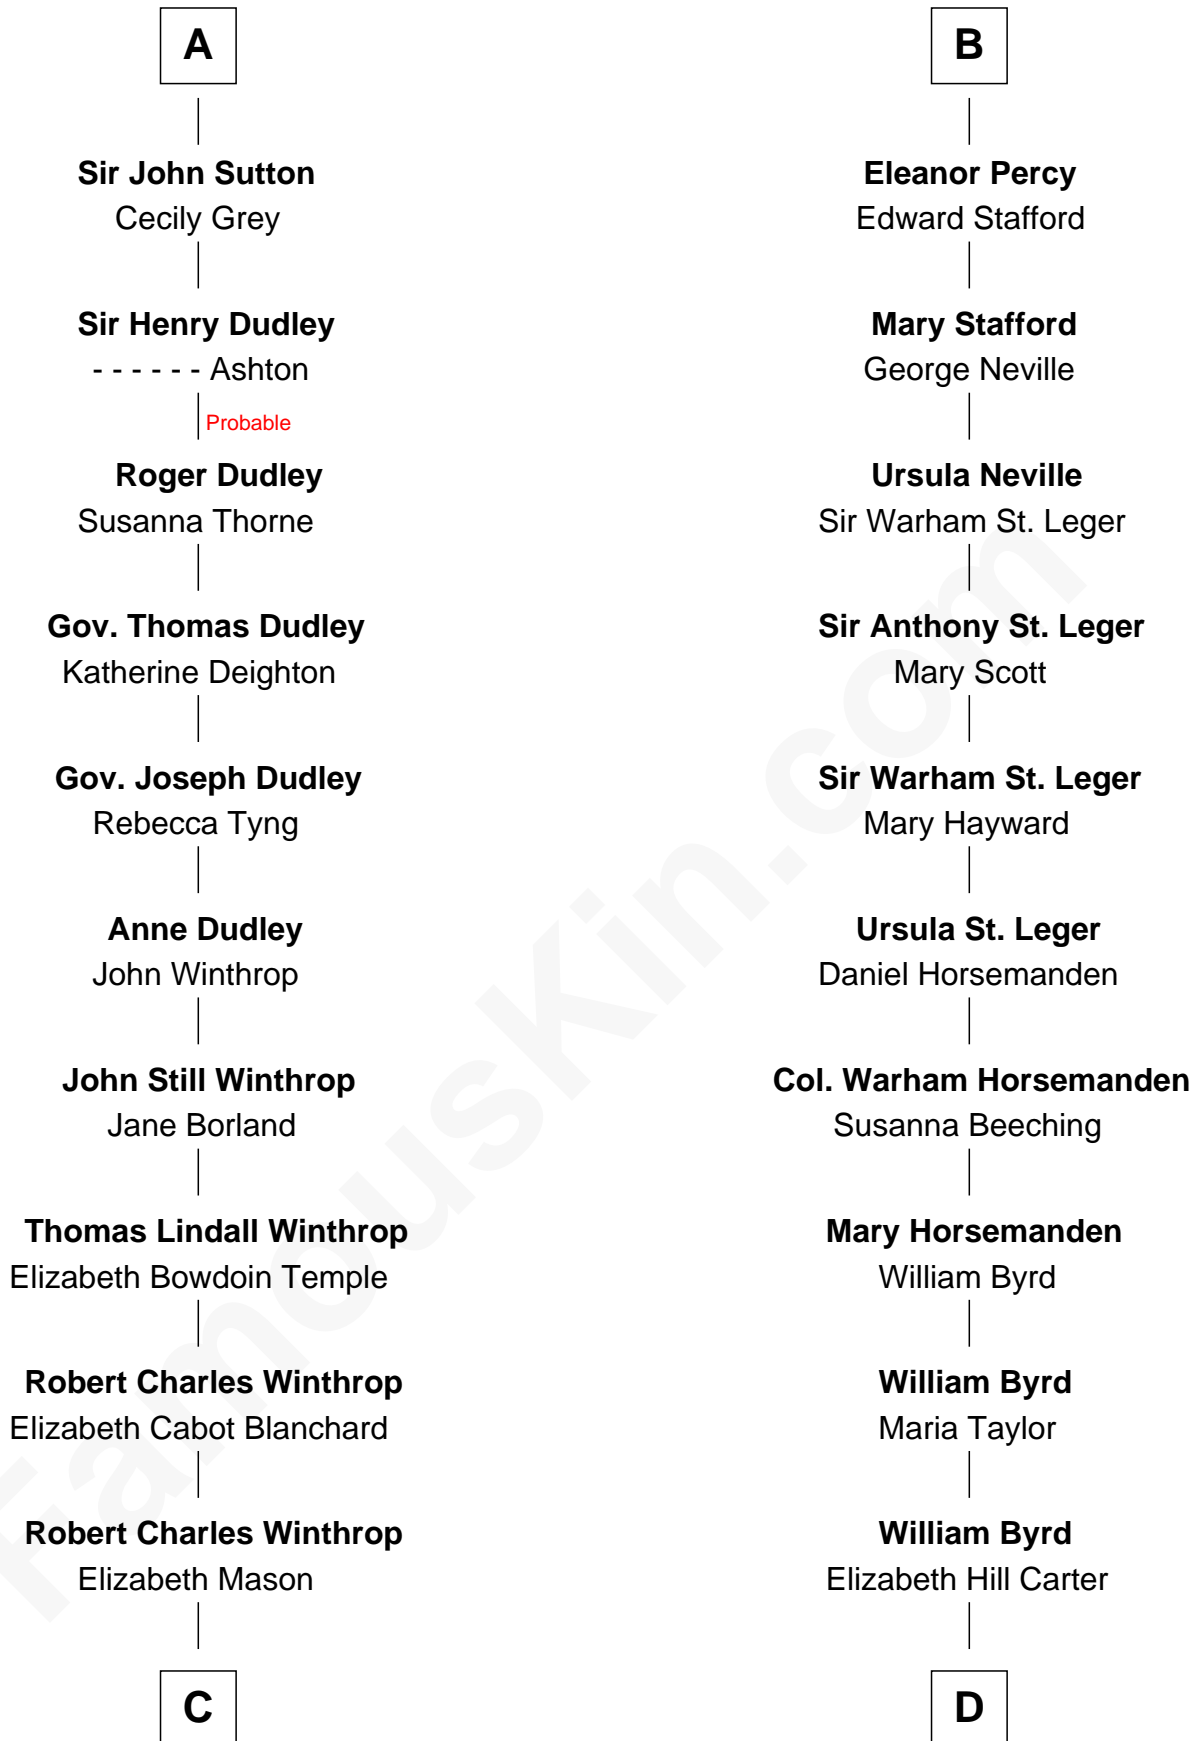

FamousKin.com Relationship Chart of

John Kerry

68th U.S. Secretary of State

19th cousin 2 times removed of

Admiral Richard Byrd

Polar Explorer

Sir Patrick de Chaworth

Isabella de Beauchamp

C

Margaret Tyndal Winthrop

James Grant Forbes

Rosemary Isabel Forbes

Richard John Kerry

John Kerry

68th U.S. Secretary of State

D

Thomas Taylor Byrd

Mary Armistead

Richard Evelyn Byrd

Anne Harrison

Col. William Byrd

Jane Meriwether Rivers

Richard Evelyn Byrd

Eleanor Bolling Flood