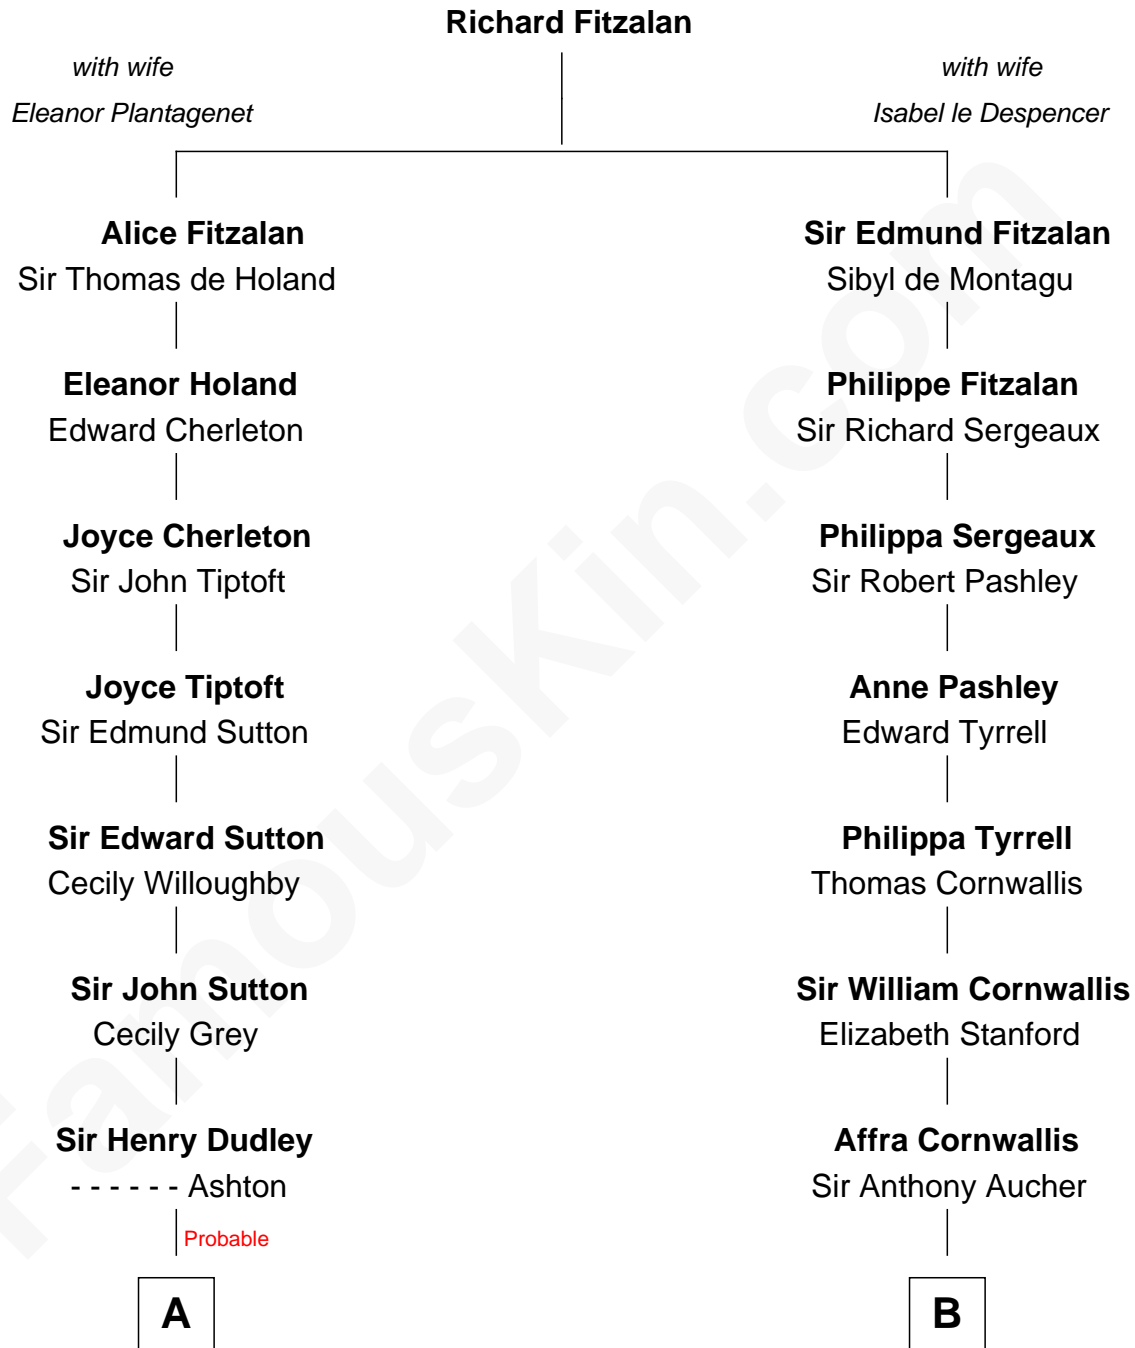

FamousKin.com Relationship Chart of

John Kerry

68th U.S. Secretary of State

17th cousin 4 times removed of

Admiral Richard Byrd

Polar Explorer

C

Eliza Bolling West
Dr. Joel Walker Flood

Col. Henry De La Warr Flood
Mary Elizabeth Trent

Joel Walker Flood
Ella Faulkner

Eleanor Bolling Flood
Richard Evelyn Byrd

Admiral Richard Byrd
Polar Explorer

FamousKin.com