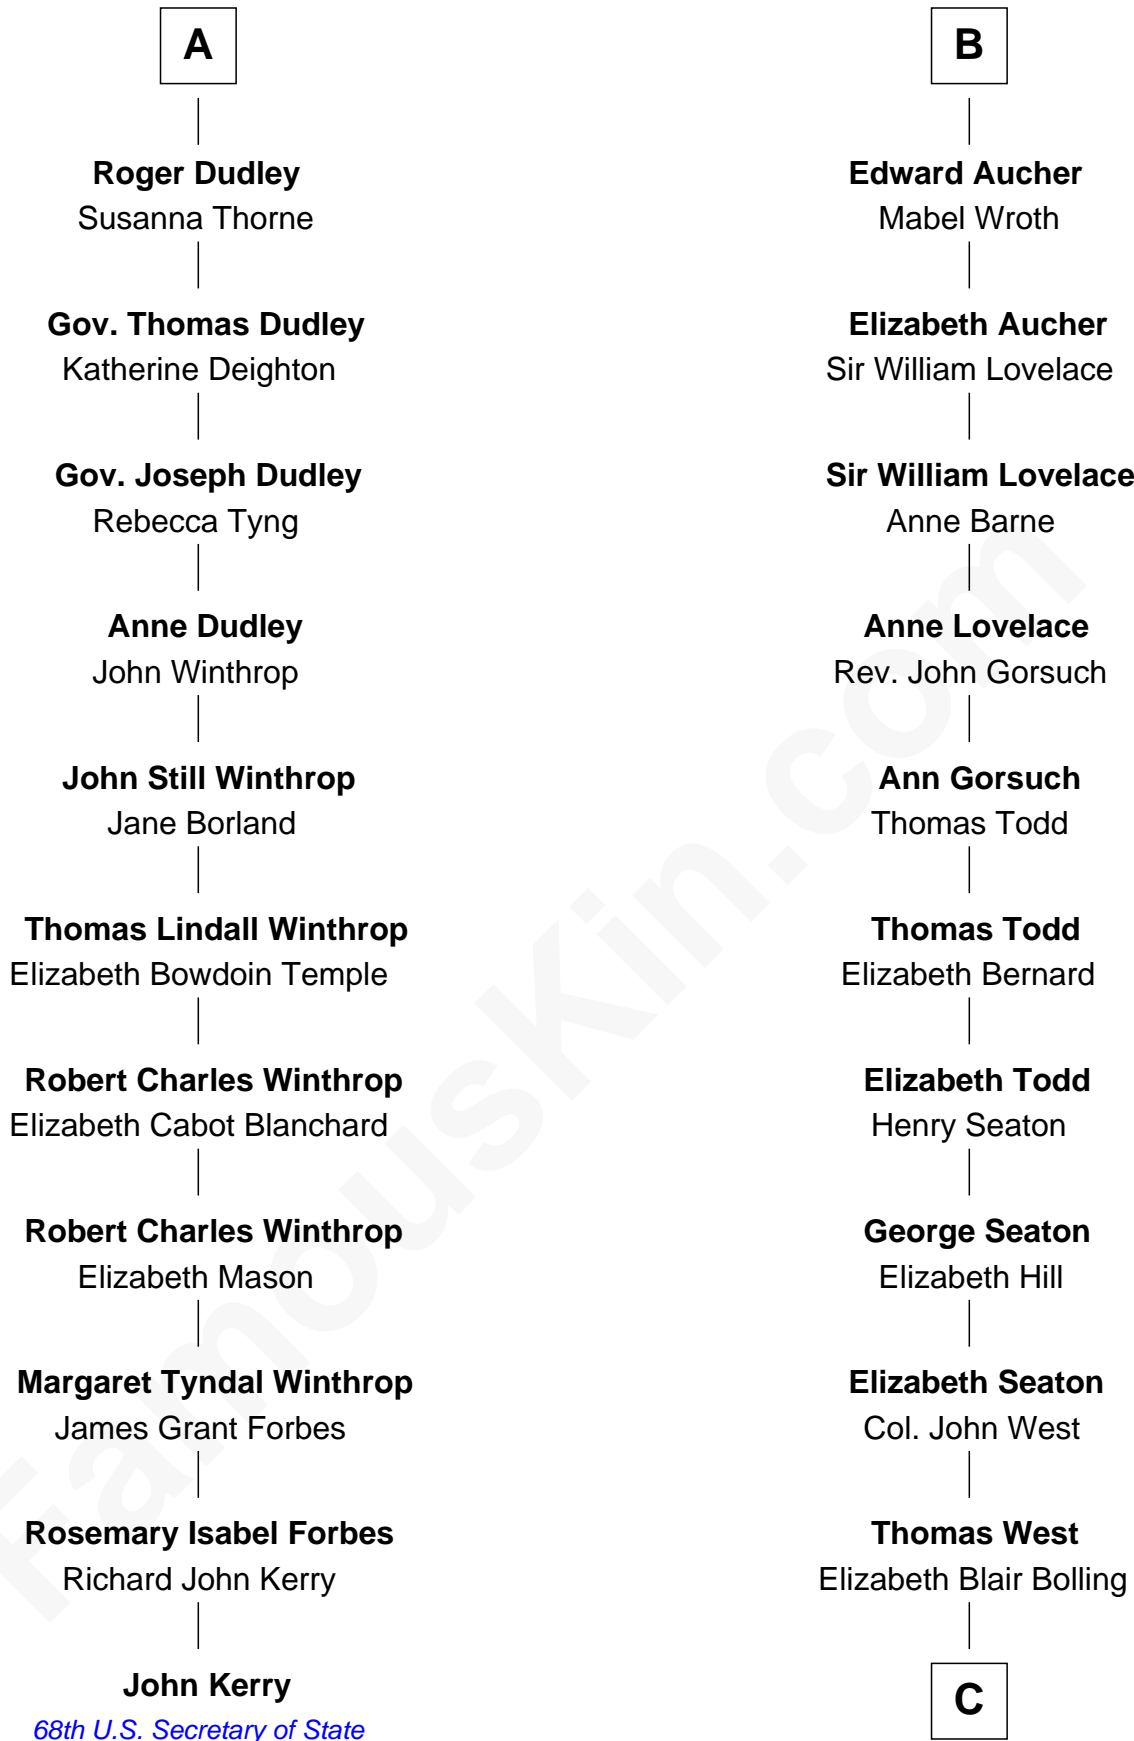

FamousKin.com Relationship Chart of

John Kerry

68th U.S. Secretary of State

17th cousin 4 times removed of

Admiral Richard Byrd

Polar Explorer

C

Eliza Bolling West
Dr. Joel Walker Flood

Col. Henry De La Warr Flood
Mary Elizabeth Trent

Joel Walker Flood
Ella Faulkner

Eleanor Bolling Flood
Richard Evelyn Byrd

Admiral Richard Byrd
Polar Explorer

FamousKin.com