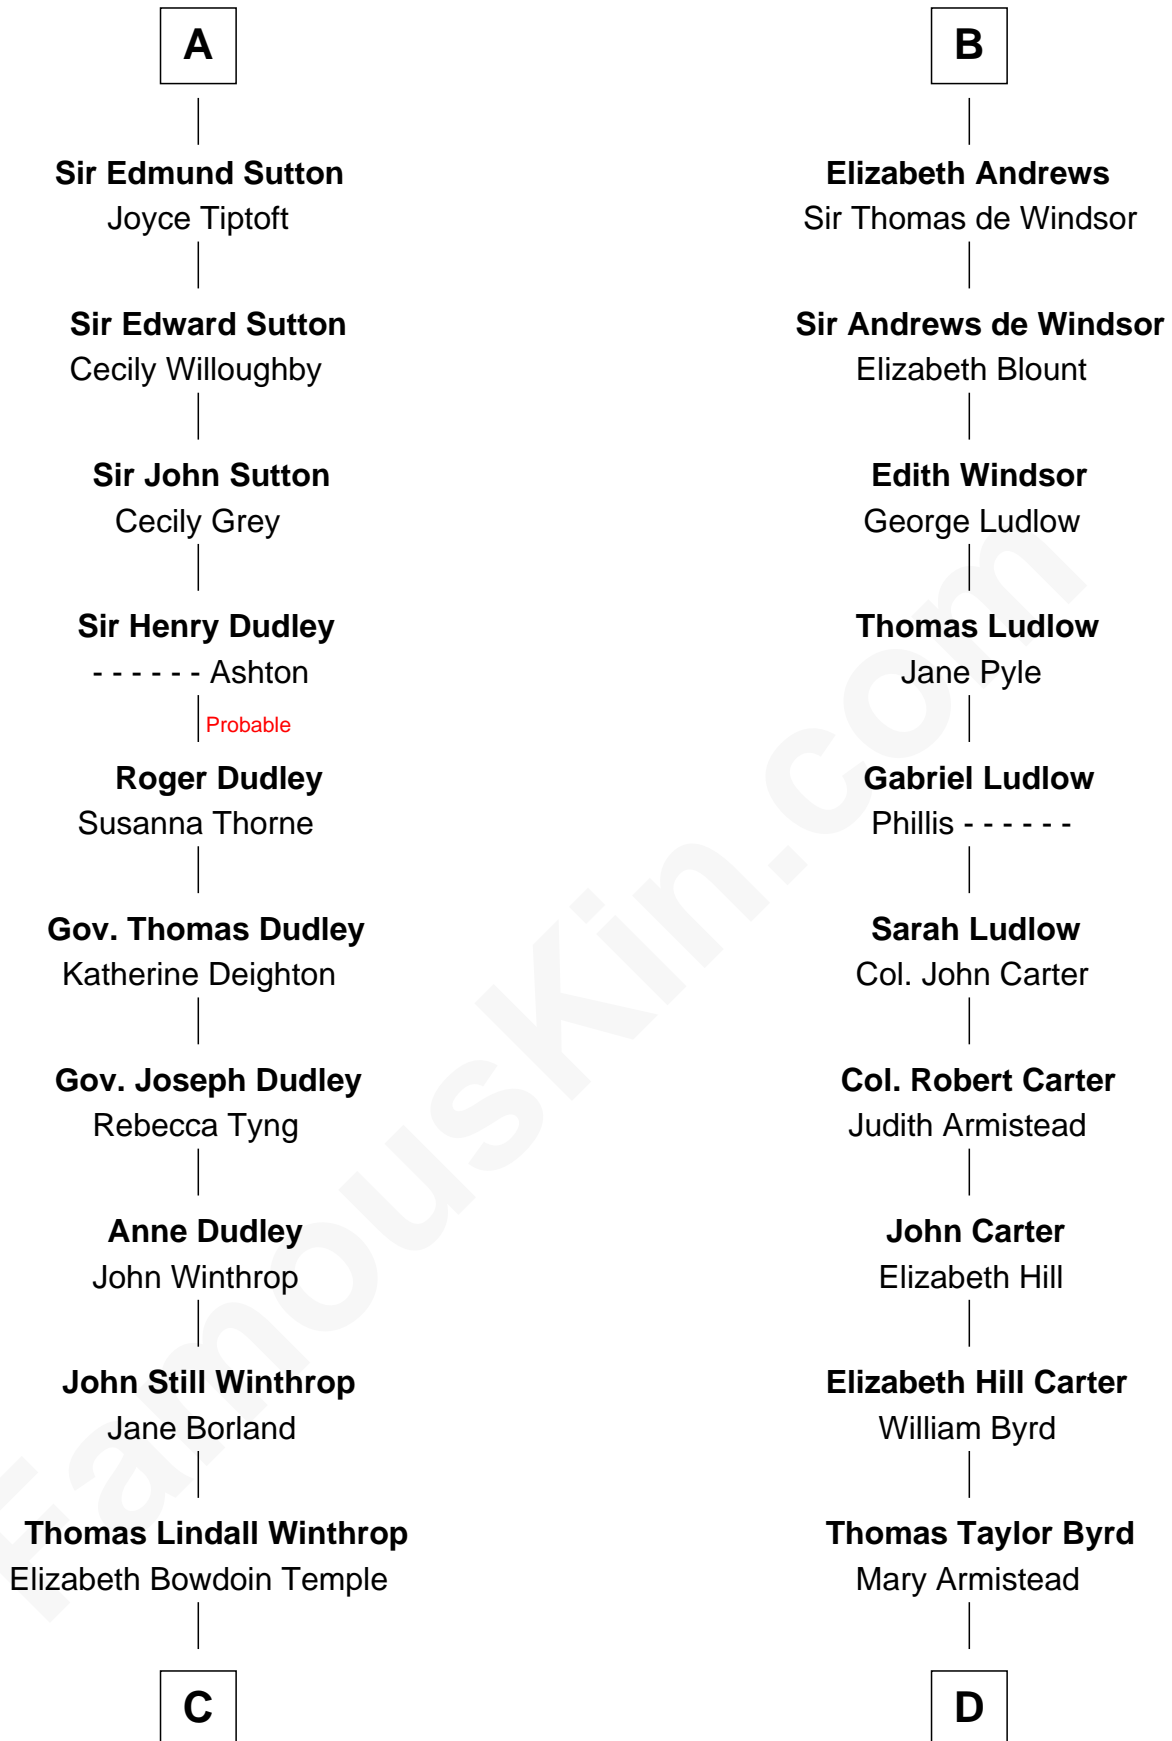

# FamousKin.com Relationship Chart of

**John Kerry**

*68th U.S. Secretary of State*

20th cousin 1 time removed of

**Admiral Richard Byrd**

*Polar Explorer*

**Sir Hugh le Despencer**

Aveline Basset

Sir Hugh de Courtenay

**Sir Hugh de Courtenay**

Agnes de St. John

**Sir Hugh de Courtenay**

Margaret de Bohun

**Elizabeth de Courtenay**

Sir Andrew Luttrell

**Sir Hugh Luttrell**

Catherine de Beaumont

**Elizabeth Luttrell**

John Stratton

**Elizabeth Stratton**

John Andrews

**B**

**C**

**Robert Charles Winthrop**  
Elizabeth Cabot Blanchard

**Robert Charles Winthrop**  
Elizabeth Mason

**Margaret Tyndal Winthrop**  
James Grant Forbes

**Rosemary Isabel Forbes**  
Richard John Kerry

**John Kerry**  
*68th U.S. Secretary of State*

**D**

**Richard Evelyn Byrd**  
Anne Harrison