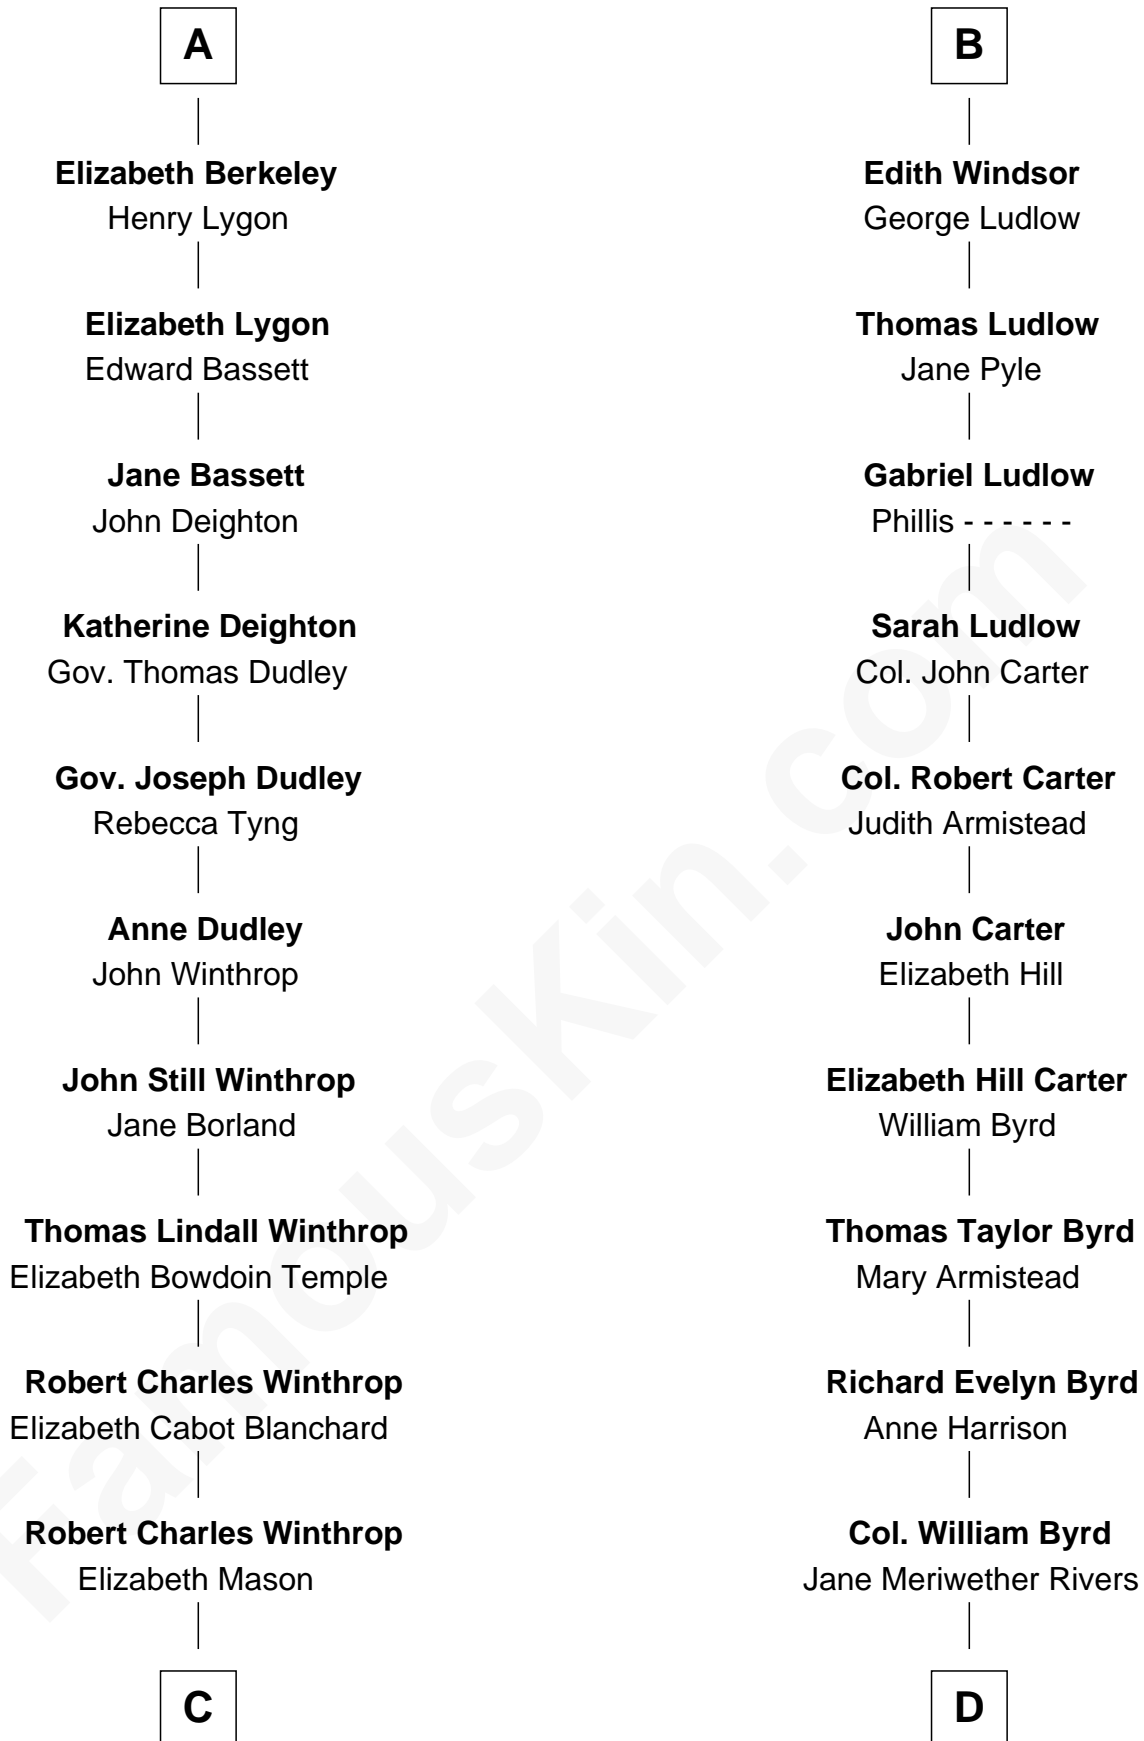

FamousKin.com Relationship Chart of

John Kerry

68th U.S. Secretary of State

18th cousin 1 time removed of

Admiral Richard Byrd

Polar Explorer

Humphrey de Bohun

Elizabeth Plantagenet

Sir William de Bohun
Elizabeth de Badlesmere

Elizabeth de Bohun
Sir Richard Fitzalan

Elizabeth Fitzalan
Sir Thomas Mowbray

Isabel Mowbray
Sir James Berkeley

Maurice Berkeley
Isabel Mead

Anne Berkeley
Sir William Dennis

Isabel Dennis
Sir John Berkeley

A

Margaret de Bohun
Sir Hugh de Courtnay

Elizabeth de Courtnay
Sir Andrew Luttrell

Sir Hugh Luttrell
Catherine de Beaumont

Elizabeth Luttrell
John Stratton

Elizabeth Stratton
John Andrews

Elizabeth Andrews
Sir Thomas de Windsor

Sir Andrews de Windsor
Elizabeth Blount

B

C

Margaret Tyndal Winthrop

James Grant Forbes

Rosemary Isabel Forbes

Richard John Kerry