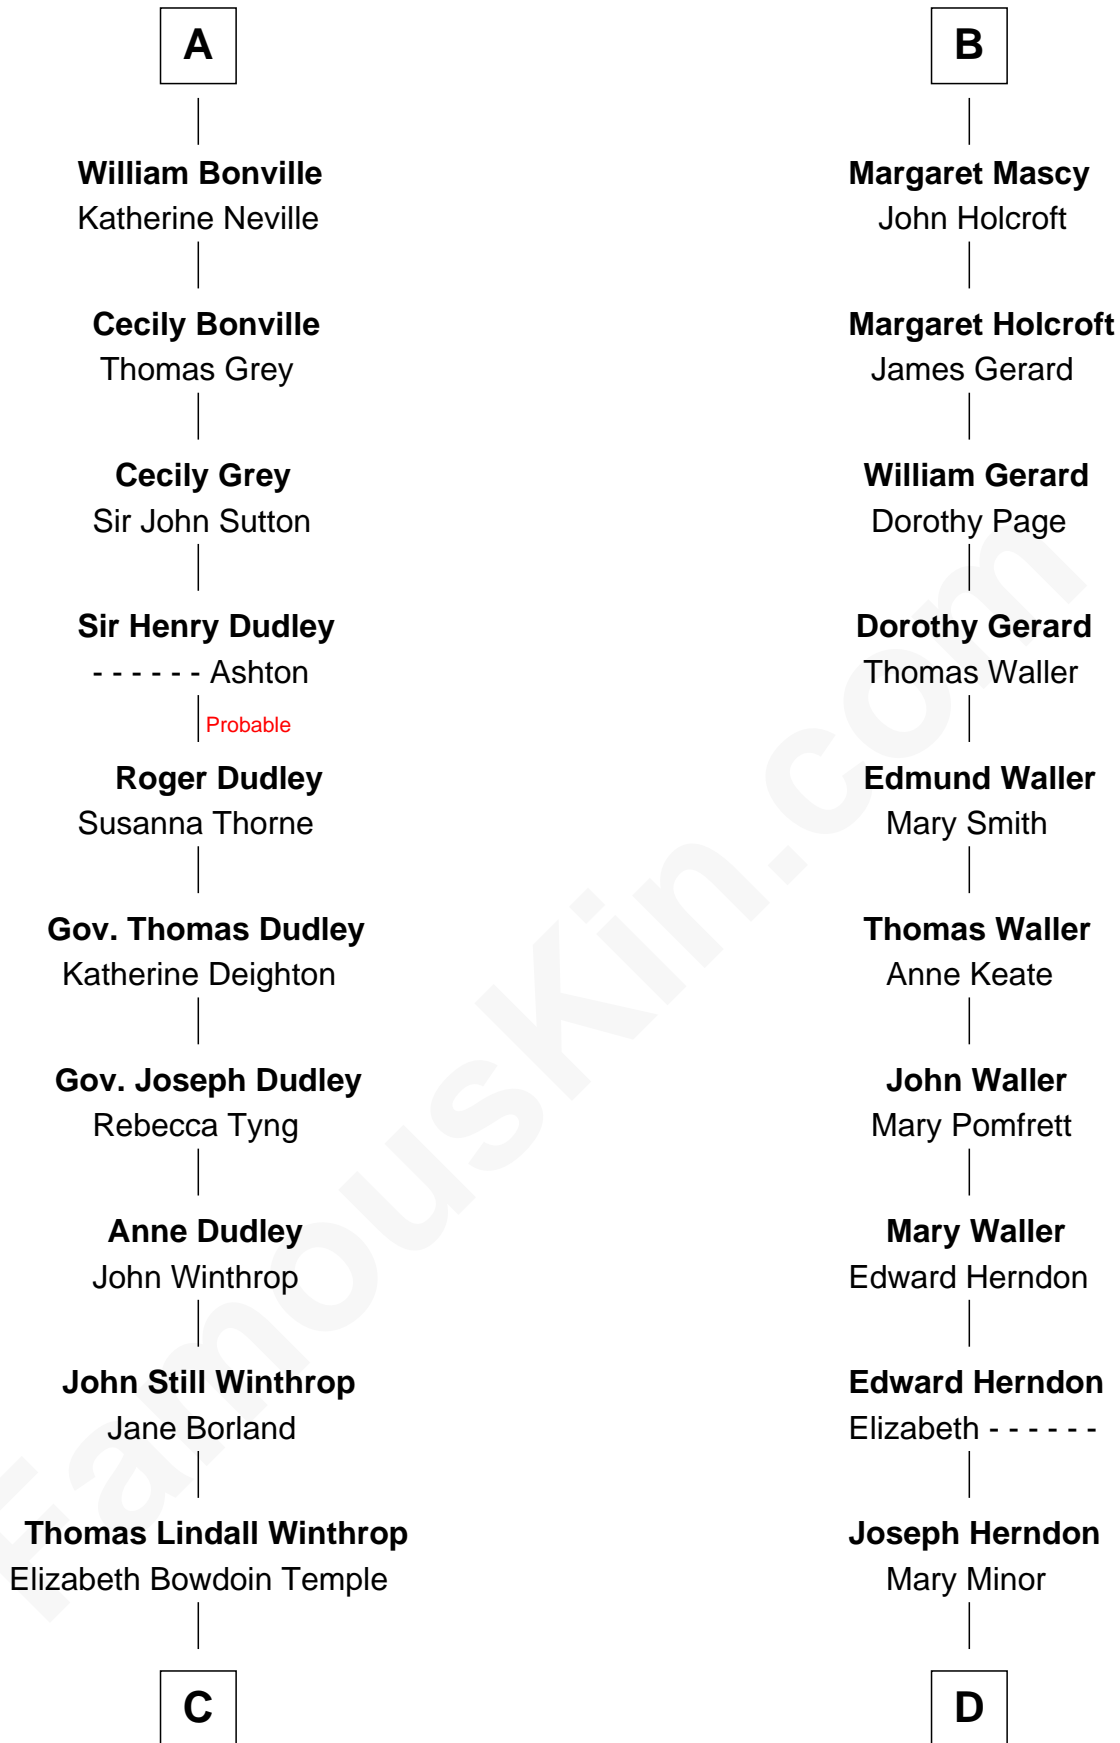

FamousKin.com

Relationship Chart of

John Kerry

68th U.S. Secretary of State

19th cousin 2 times removed of

Ellen (Herndon) Arthur

Wife of President Chester A. Arthur

C

Robert Charles Winthrop
Elizabeth Cabot Blanchard

Robert Charles Winthrop
Elizabeth Mason

Margaret Tyndal Winthrop
James Grant Forbes

Rosemary Isabel Forbes
Richard John Kerry

John Kerry
68th U.S. Secretary of State