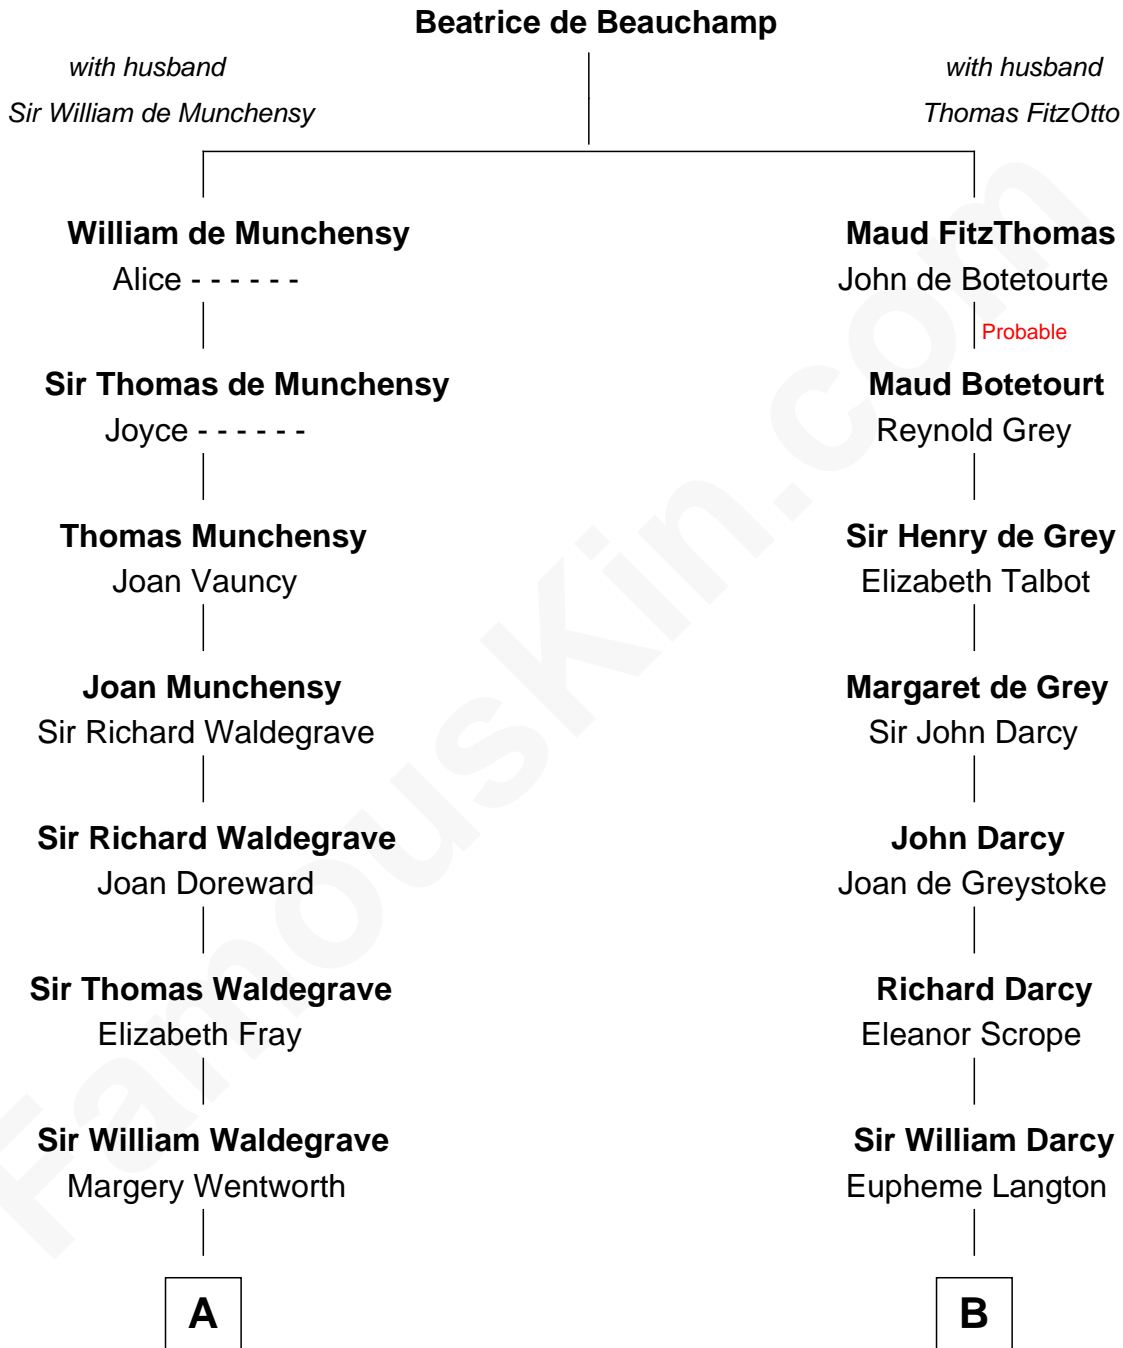

FamousKin.com

Relationship Chart of

John Kerry

68th U.S. Secretary of State

15th cousin 6 times removed of

Robert Treat Paine

Signer of the Declaration of Independence

C

—
Sarah Ellen Francis
Robert Means Mason

—
Elizabeth Mason
Robert Charles Winthrop

—
Margaret Tyndal Winthrop
James Grant Forbes

—
Rosemary Isabel Forbes
Richard John Kerry

—
John Kerry
68th U.S. Secretary of State