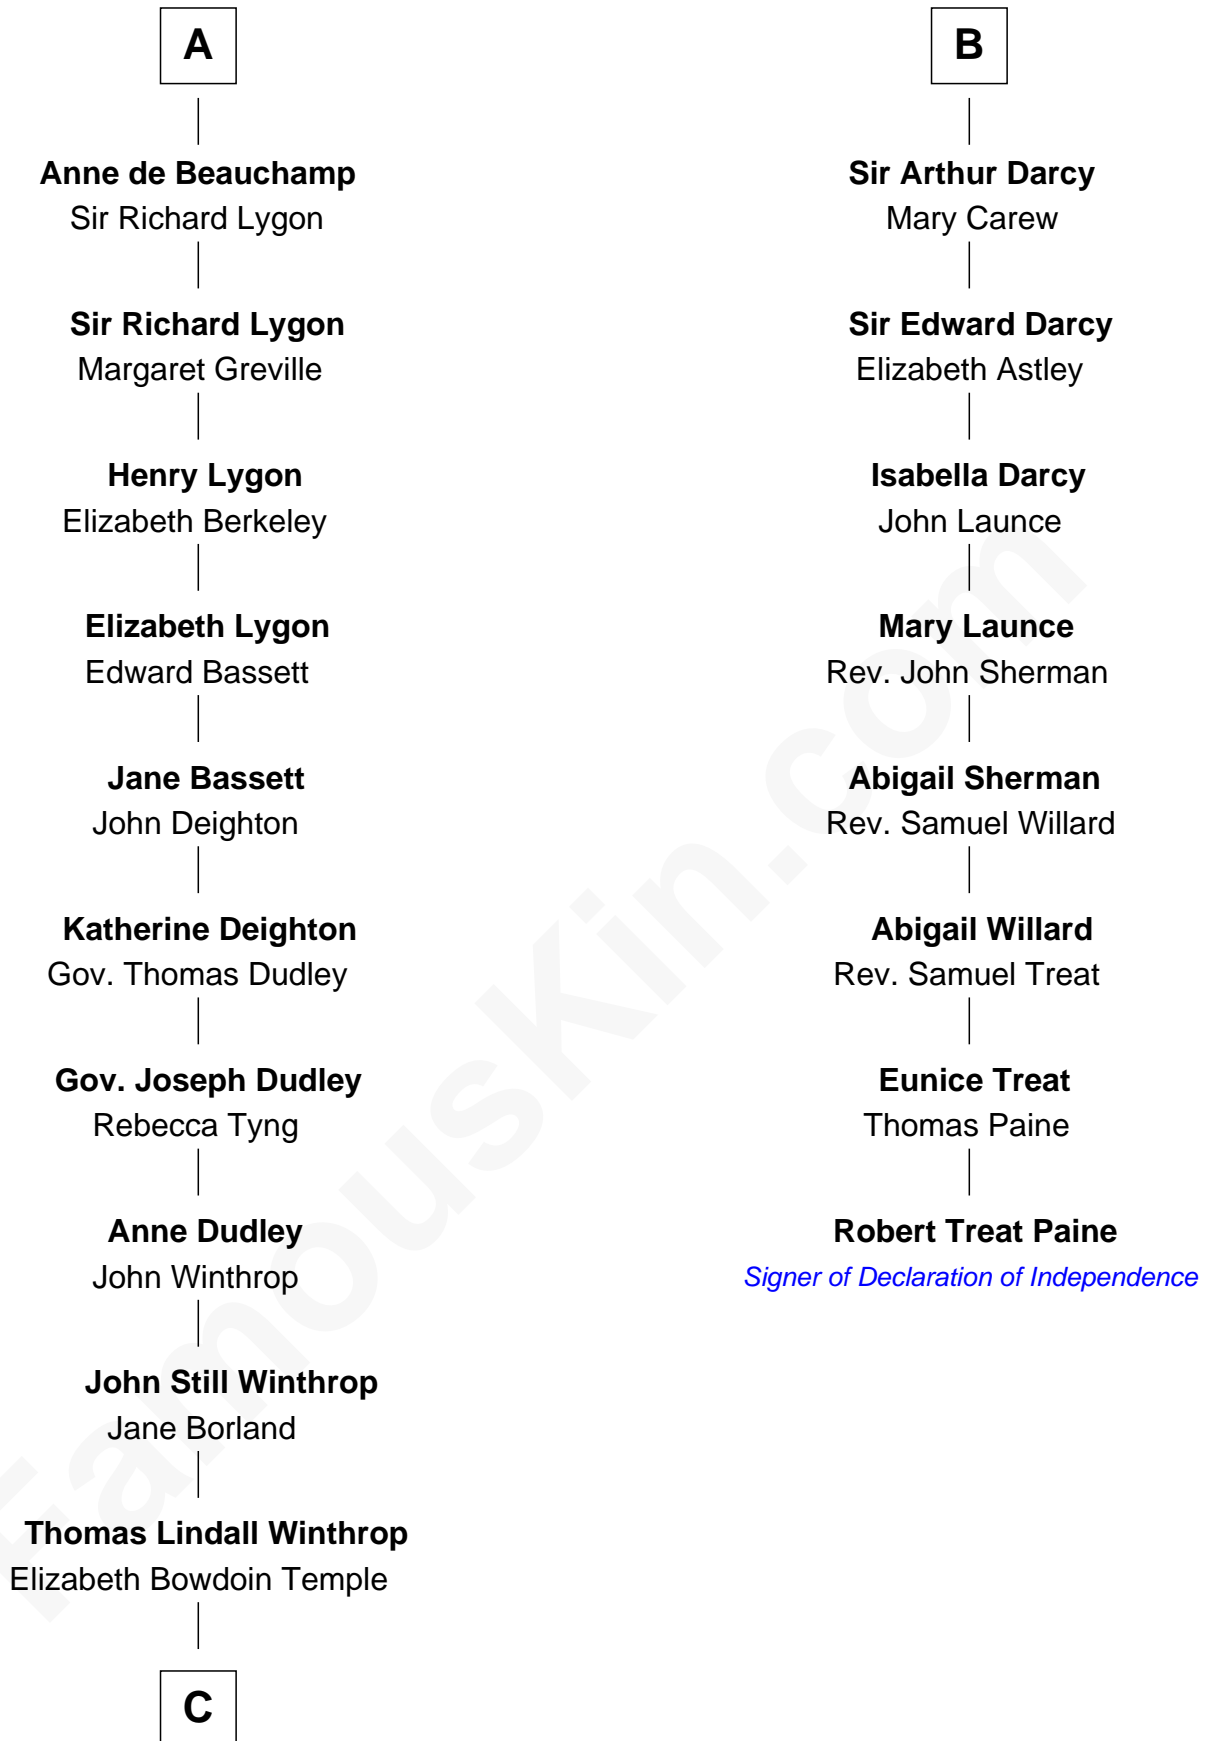

## Relationship Chart of

### John Kerry

68th U.S. Secretary of State

14th cousin 7 times removed of

### Robert Treat Paine

Signer of the Declaration of Independence

**John de Botetourte**

Maud FitzThomas

**C**

Robert Charles Winthrop  
Elizabeth Cabot Blanchard

Robert Charles Winthrop  
Elizabeth Mason

Margaret Tyndal Winthrop  
James Grant Forbes

Rosemary Isabel Forbes  
Richard John Kerry

**John Kerry**  
*68th U.S. Secretary of State*

FamousKin.com