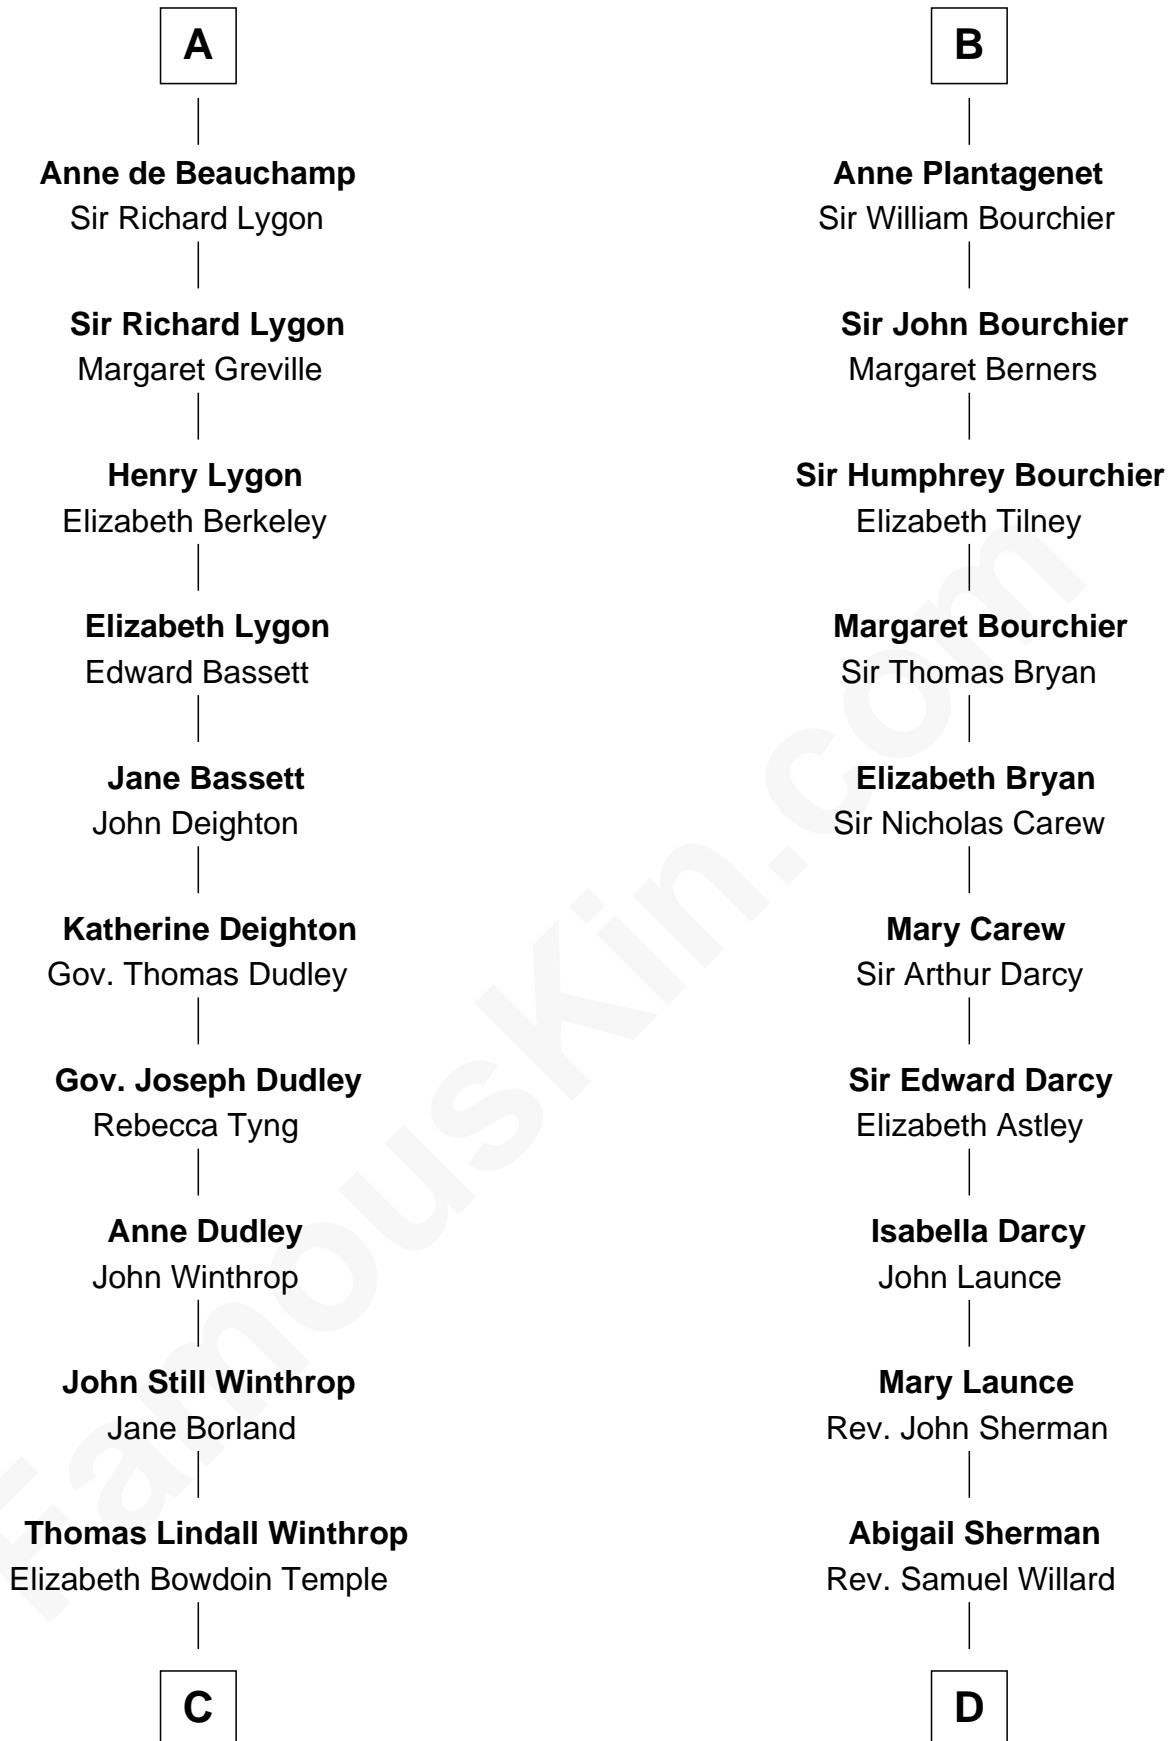

FamousKin.com

Relationship Chart of

John Kerry

68th U.S. Secretary of State

19th cousin 2 times removed of

Robert Treat Paine

Signer of the Declaration of Independence

C

Robert Charles Winthrop
Elizabeth Cabot Blanchard

Robert Charles Winthrop
Elizabeth Mason

Margaret Tyndal Winthrop
James Grant Forbes

Rosemary Isabel Forbes
Richard John Kerry

John Kerry
68th U.S. Secretary of State