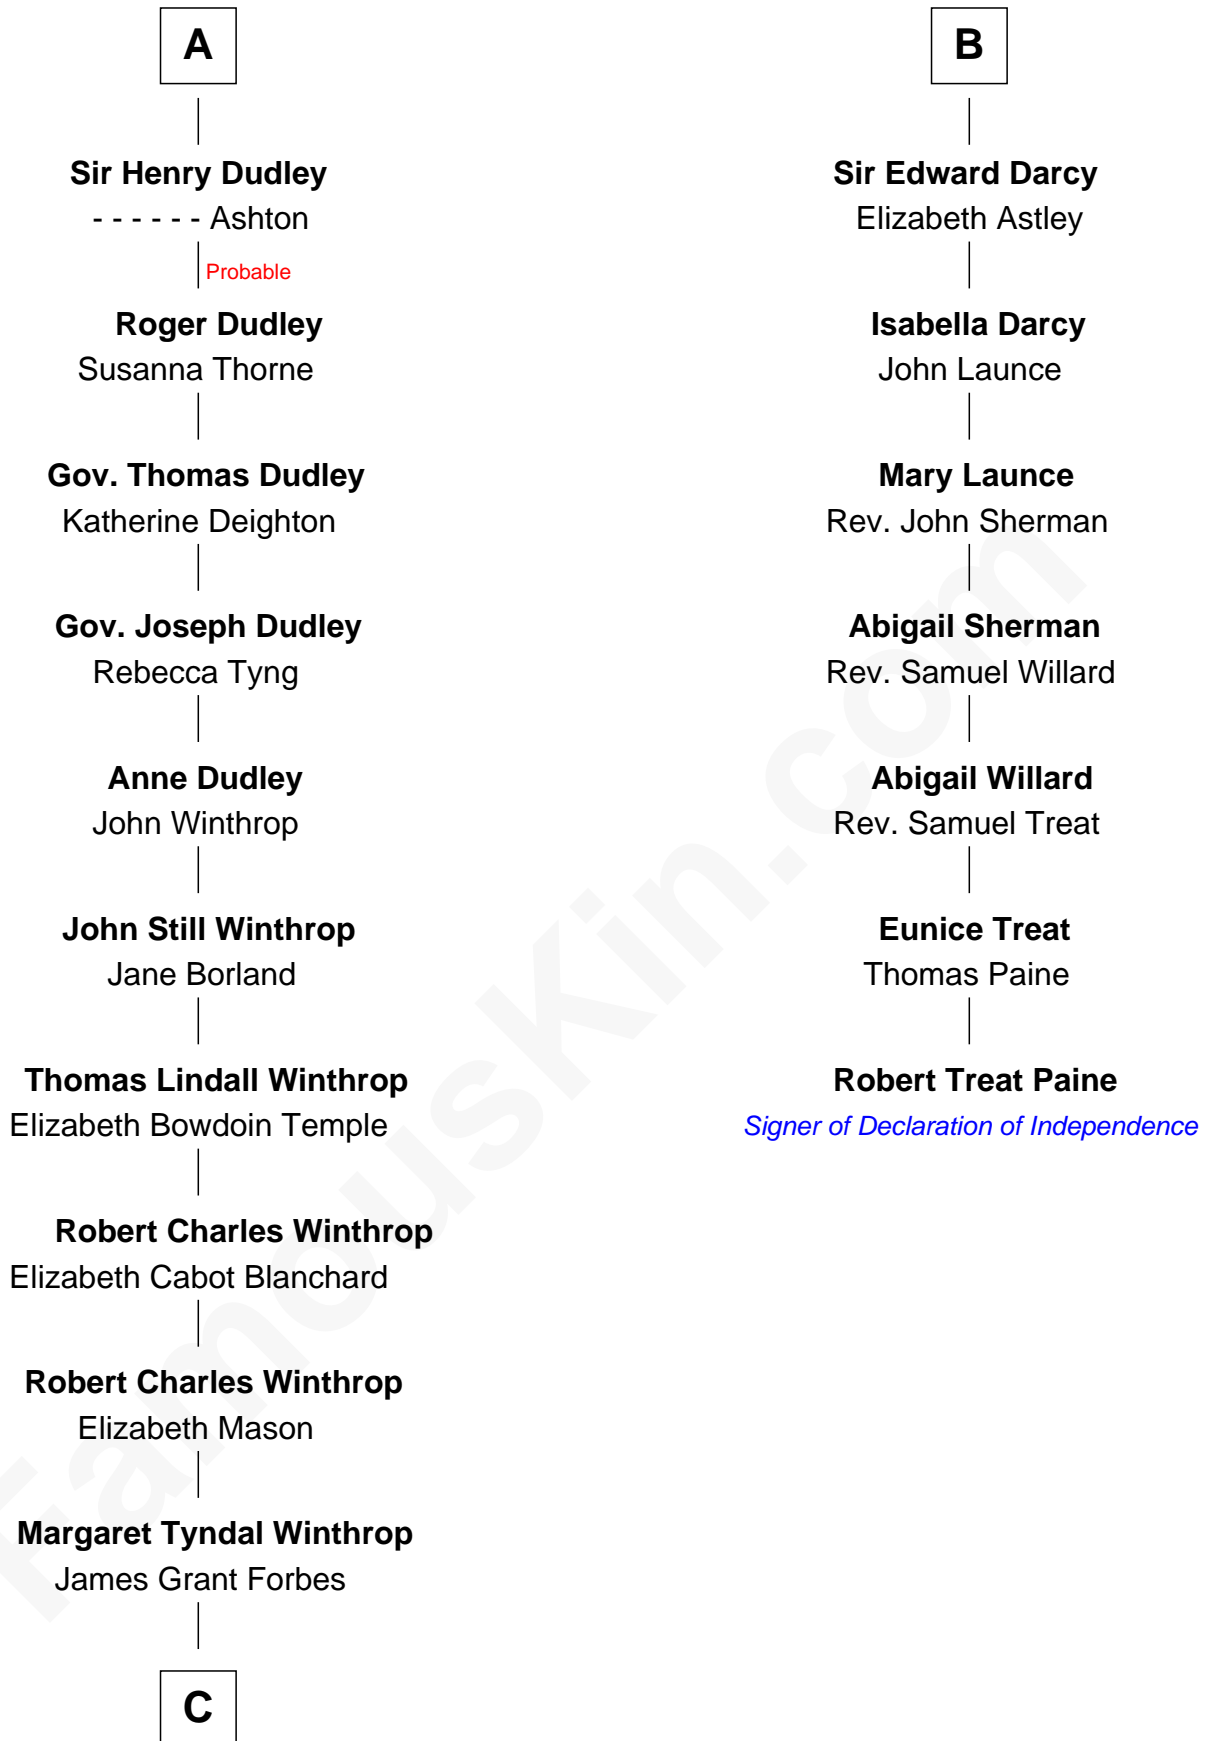

FamousKin.com

Relationship Chart of

John Kerry

68th U.S. Secretary of State

13th cousin 5 times removed of

Robert Treat Paine

Signer of the Declaration of Independence

C

—
Rosemary Isabel Forbes

Richard John Kerry

—
John Kerry

68th U.S. Secretary of State

FamousKin.com