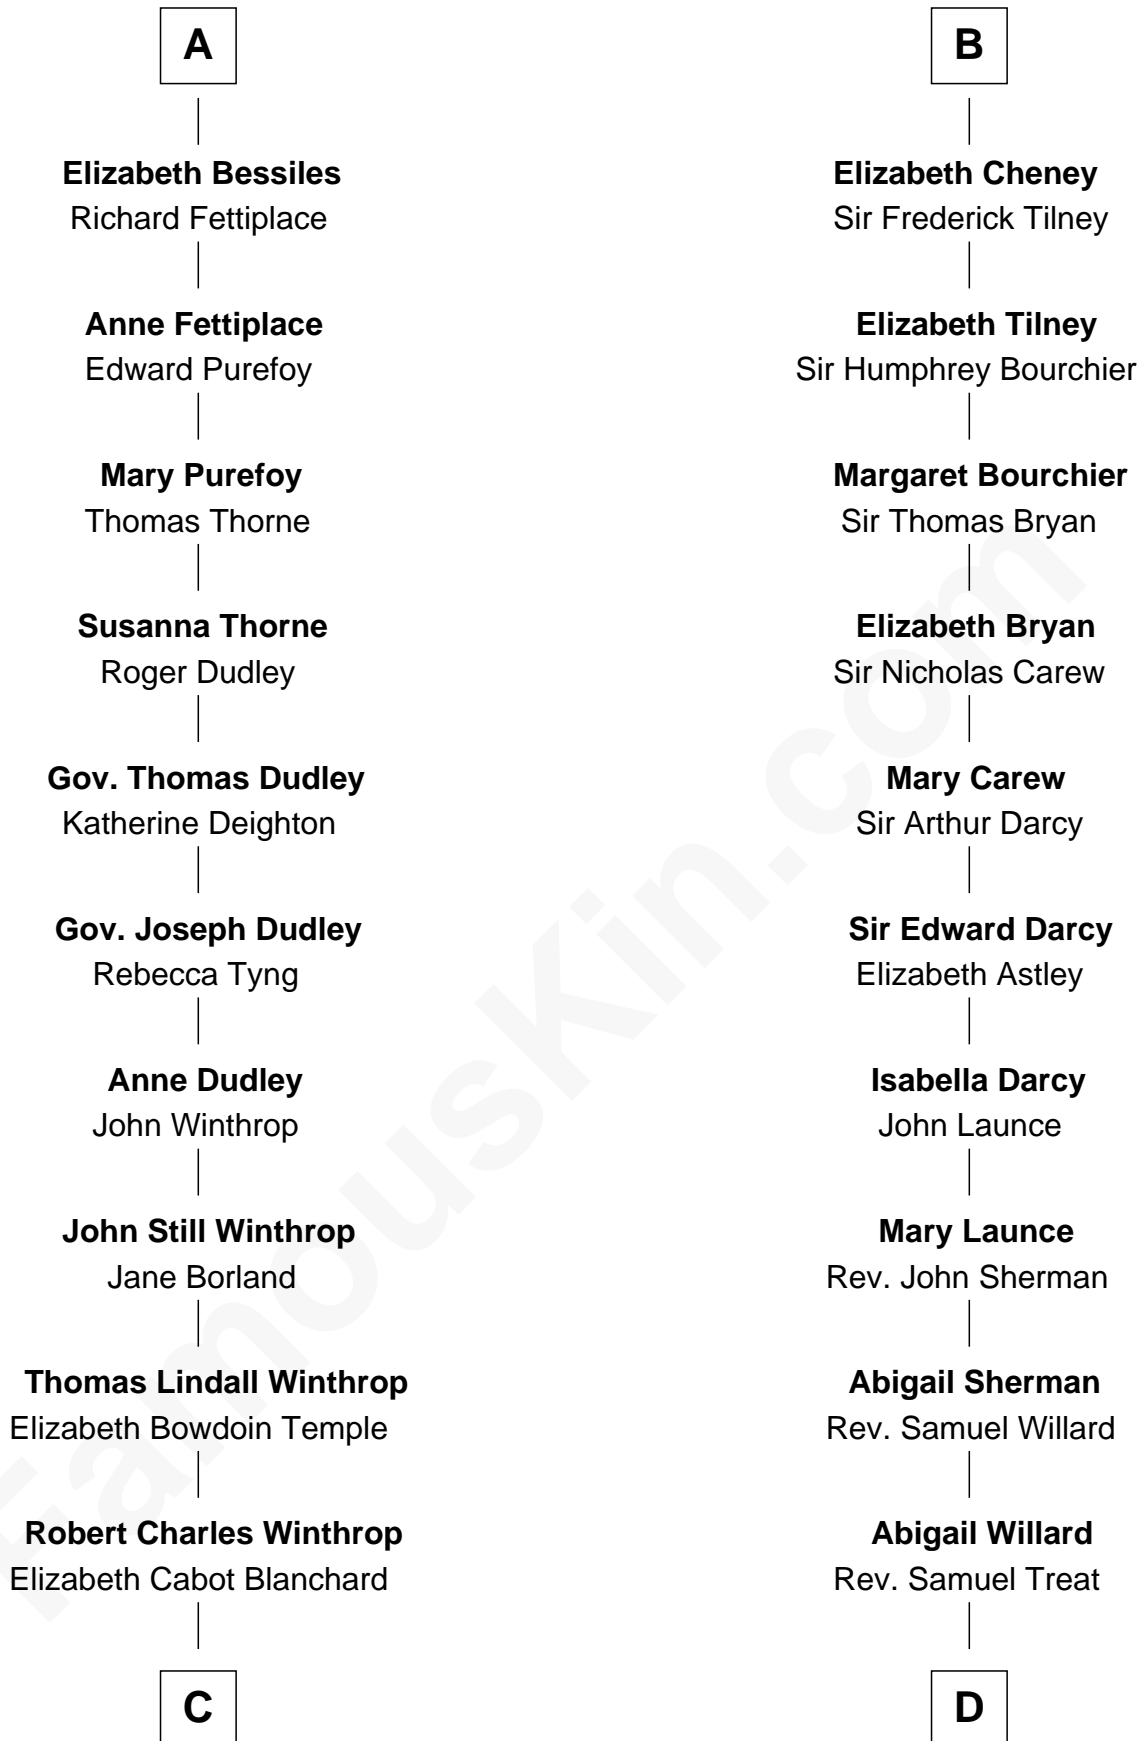

## Relationship Chart of

### John Kerry

68th U.S. Secretary of State

18th cousin 2 times removed of

### Robert Treat Paine

Signer of the Declaration of Independence

**C**

**Robert Charles Winthrop**

Elizabeth Mason

**Margaret Tyndal Winthrop**

James Grant Forbes

**Rosemary Isabel Forbes**