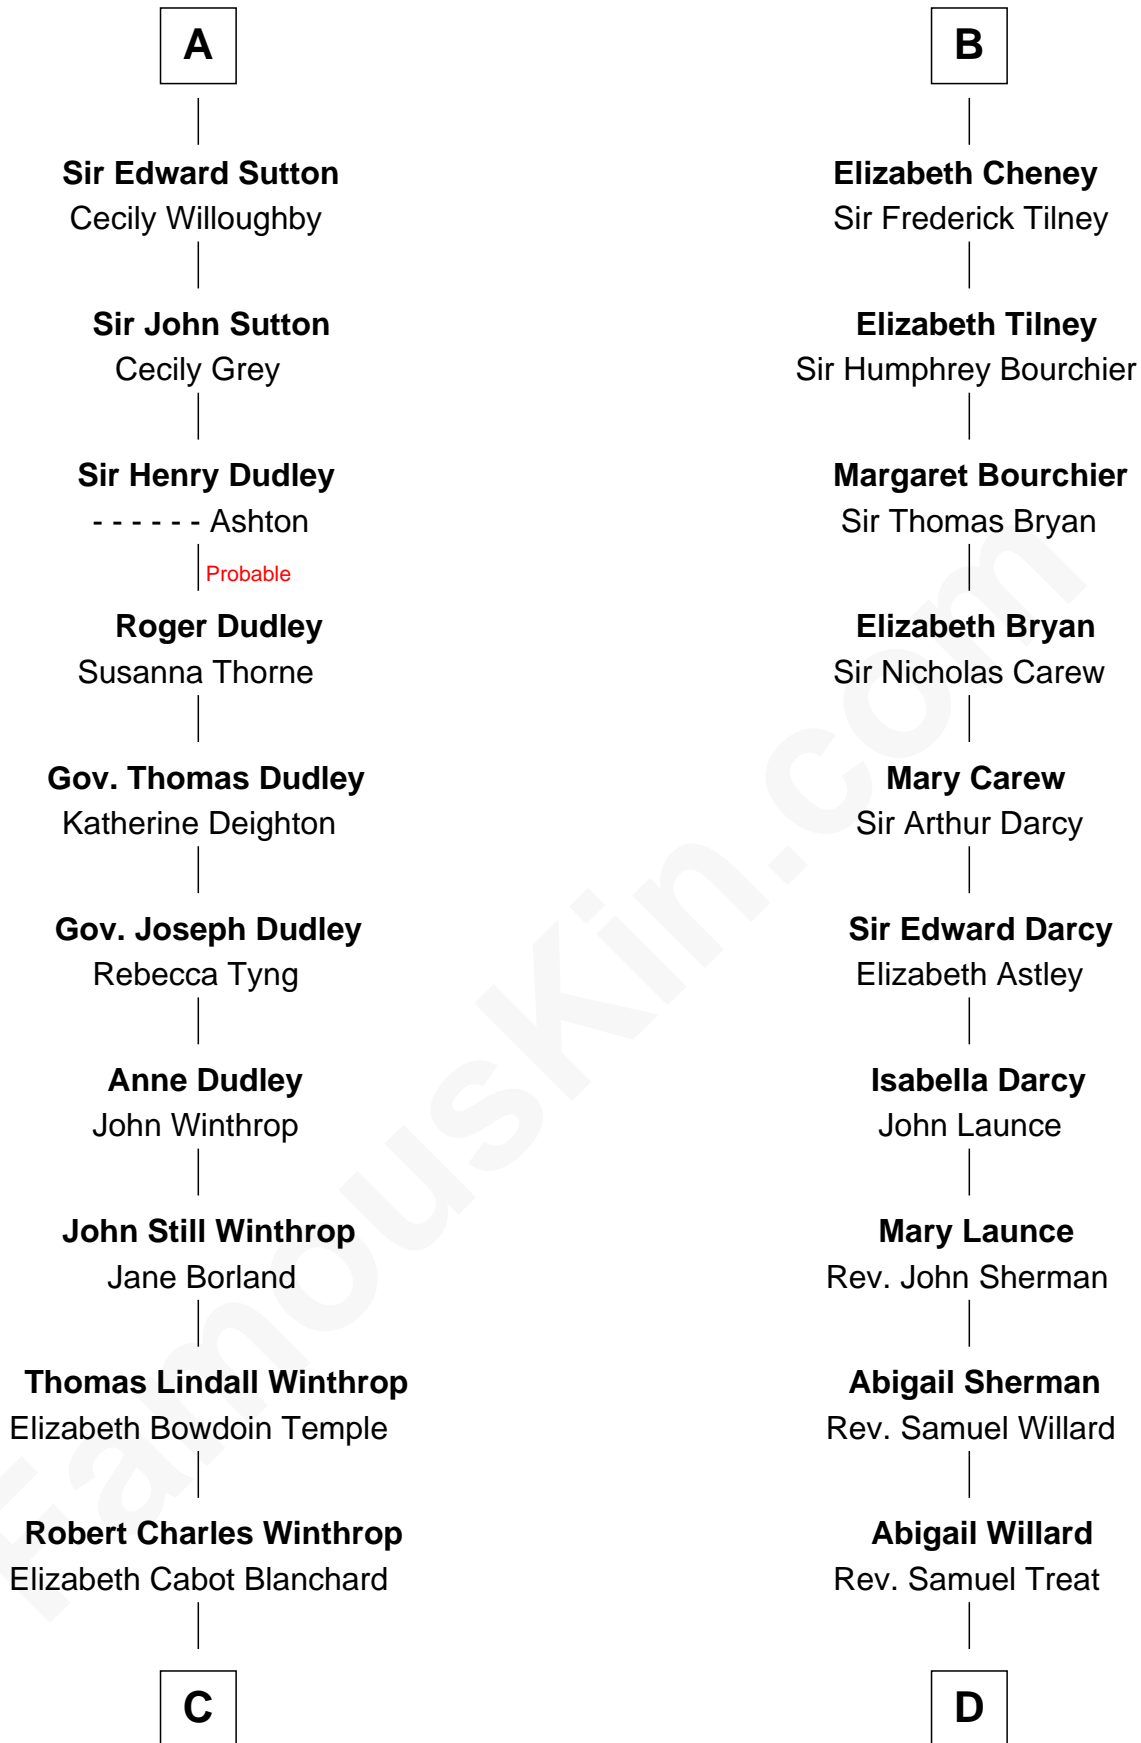

FamousKin.com

Relationship Chart of

John Kerry

68th U.S. Secretary of State

18th cousin 2 times removed of

Robert Treat Paine

Signer of the Declaration of Independence

William de Cantilupe

C

Robert Charles Winthrop

Elizabeth Mason

Margaret Tyndal Winthrop

James Grant Forbes

Rosemary Isabel Forbes

Richard John Kerry

John Kerry