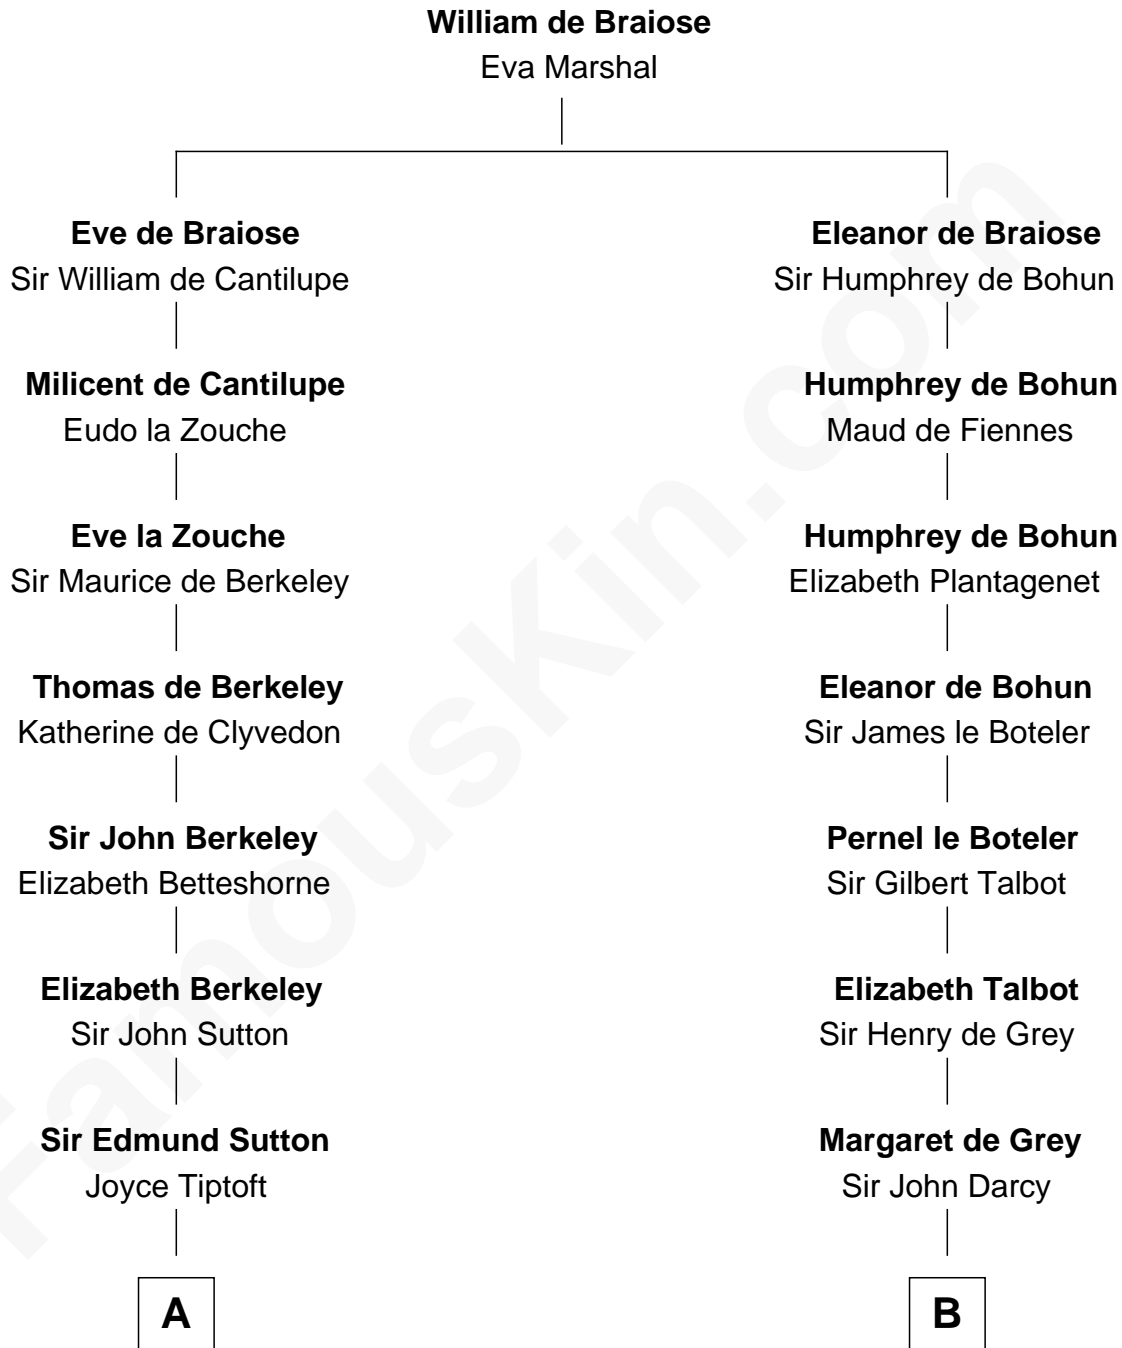

## Relationship Chart of

### John Kerry

68th U.S. Secretary of State

18th cousin 2 times removed of

### Robert Treat Paine

Signer of the Declaration of Independence

**C**

**Robert Charles Winthrop**

Elizabeth Mason

**Margaret Tyndal Winthrop**

James Grant Forbes

**Rosemary Isabel Forbes**