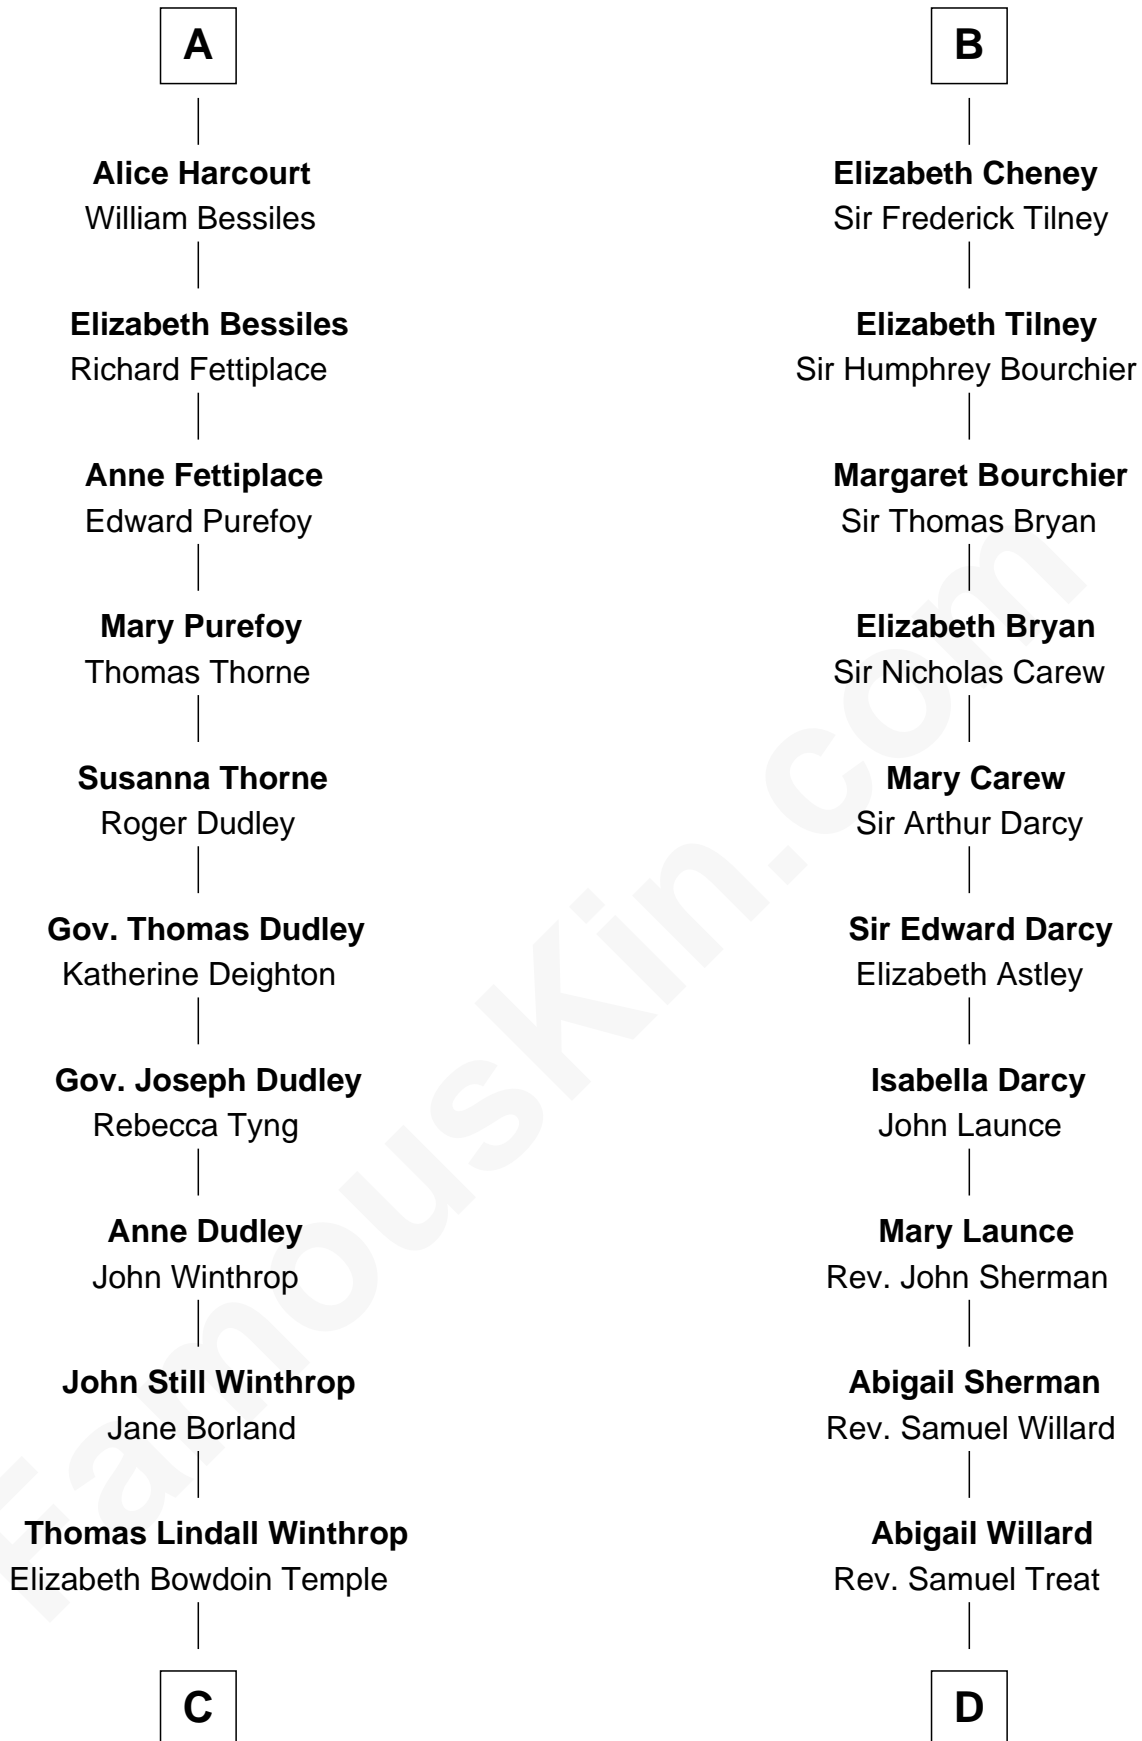

## Relationship Chart of

### John Kerry

68th U.S. Secretary of State

18th cousin 3 times removed of

### Robert Treat Paine

Signer of the Declaration of Independence

**Sir William de Hastings**

Margaret le Bigod

**C**

**Robert Charles Winthrop**  
Elizabeth Cabot Blanchard

**Robert Charles Winthrop**  
Elizabeth Mason

**Margaret Tyndal Winthrop**  
James Grant Forbes

**Rosemary Isabel Forbes**  
Richard John Kerry

**John Kerry**  
*68th U.S. Secretary of State*

**D**

**Eunice Treat**  
Thomas Paine

**Robert Treat Paine**  
*Signer of Declaration of Independence*