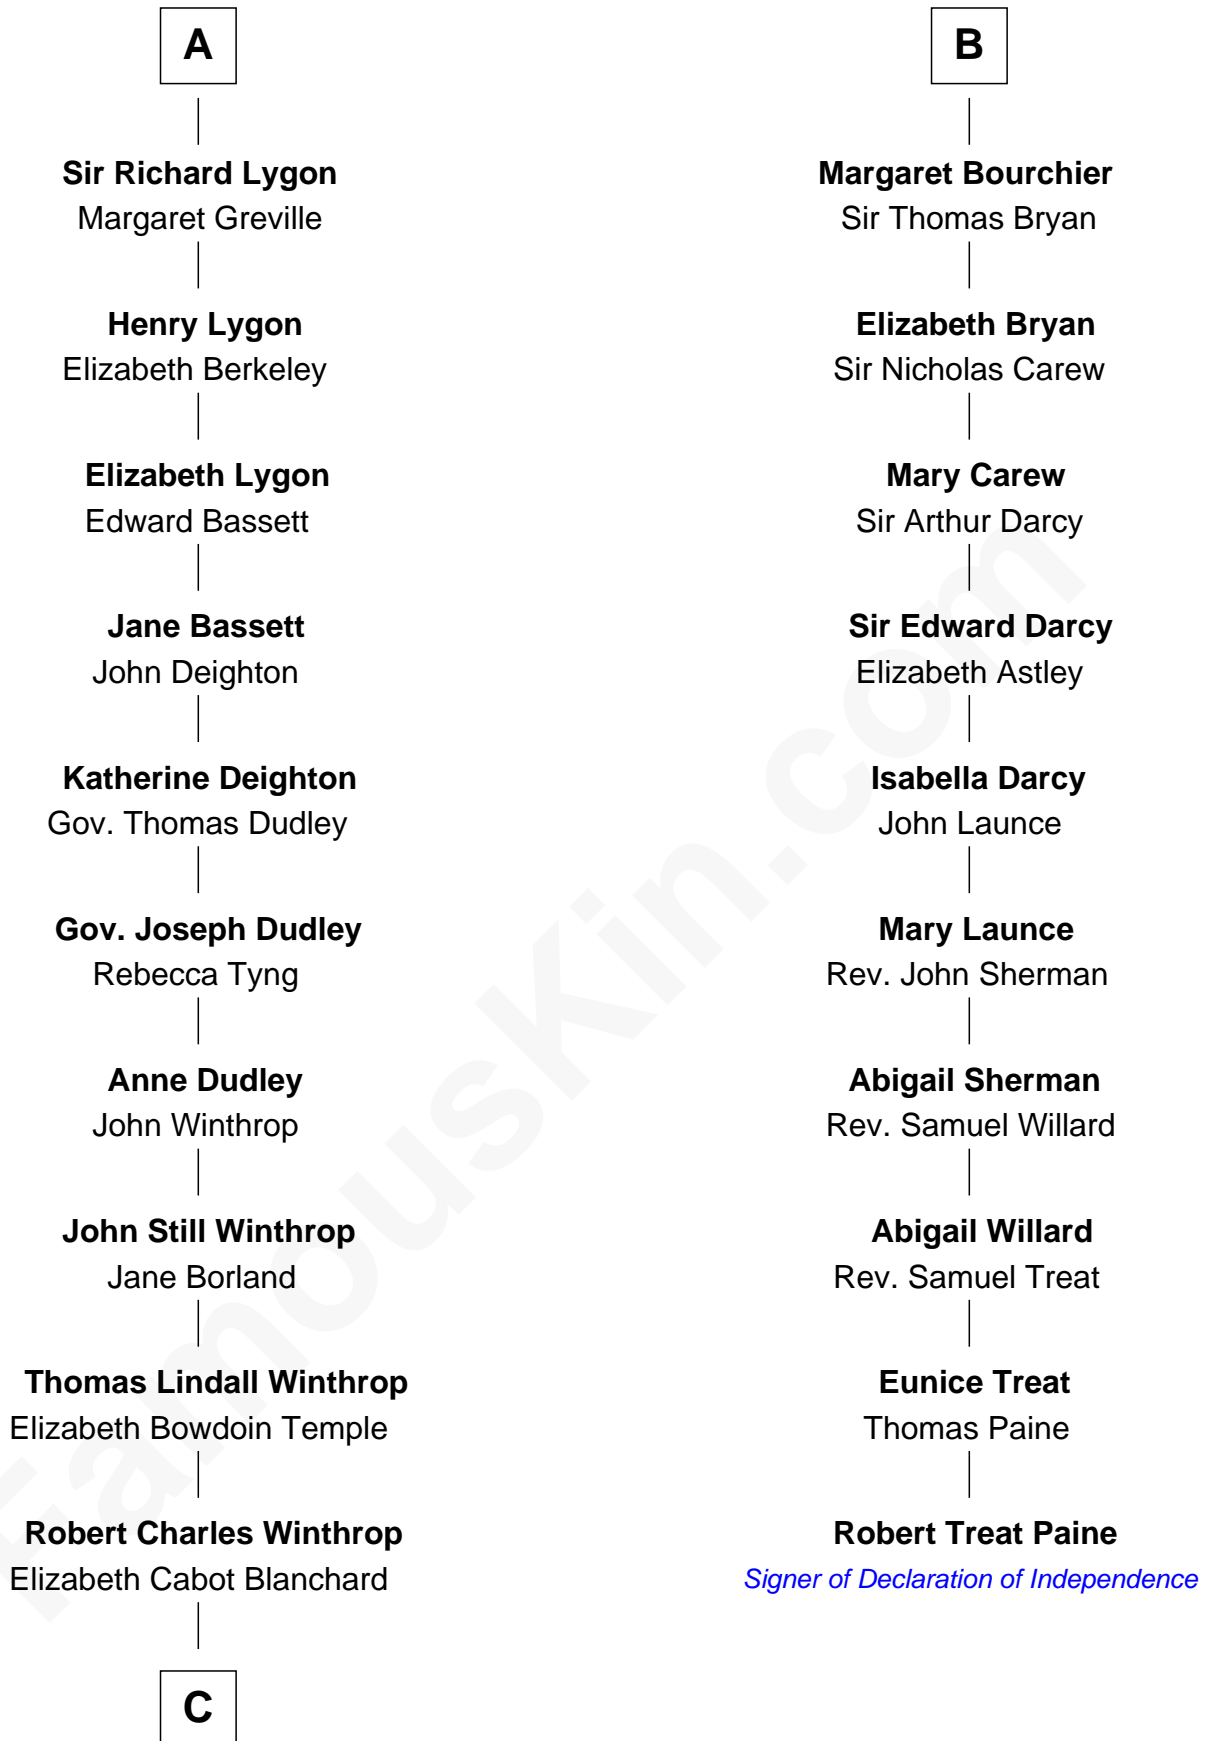

FamousKin.com

Relationship Chart of

John Kerry

68th U.S. Secretary of State

16th cousin 4 times removed of

Robert Treat Paine

Signer of the Declaration of Independence

C

Robert Charles Winthrop

Elizabeth Mason

Margaret Tyndal Winthrop

James Grant Forbes

Rosemary Isabel Forbes

Richard John Kerry

John Kerry

68th U.S. Secretary of State