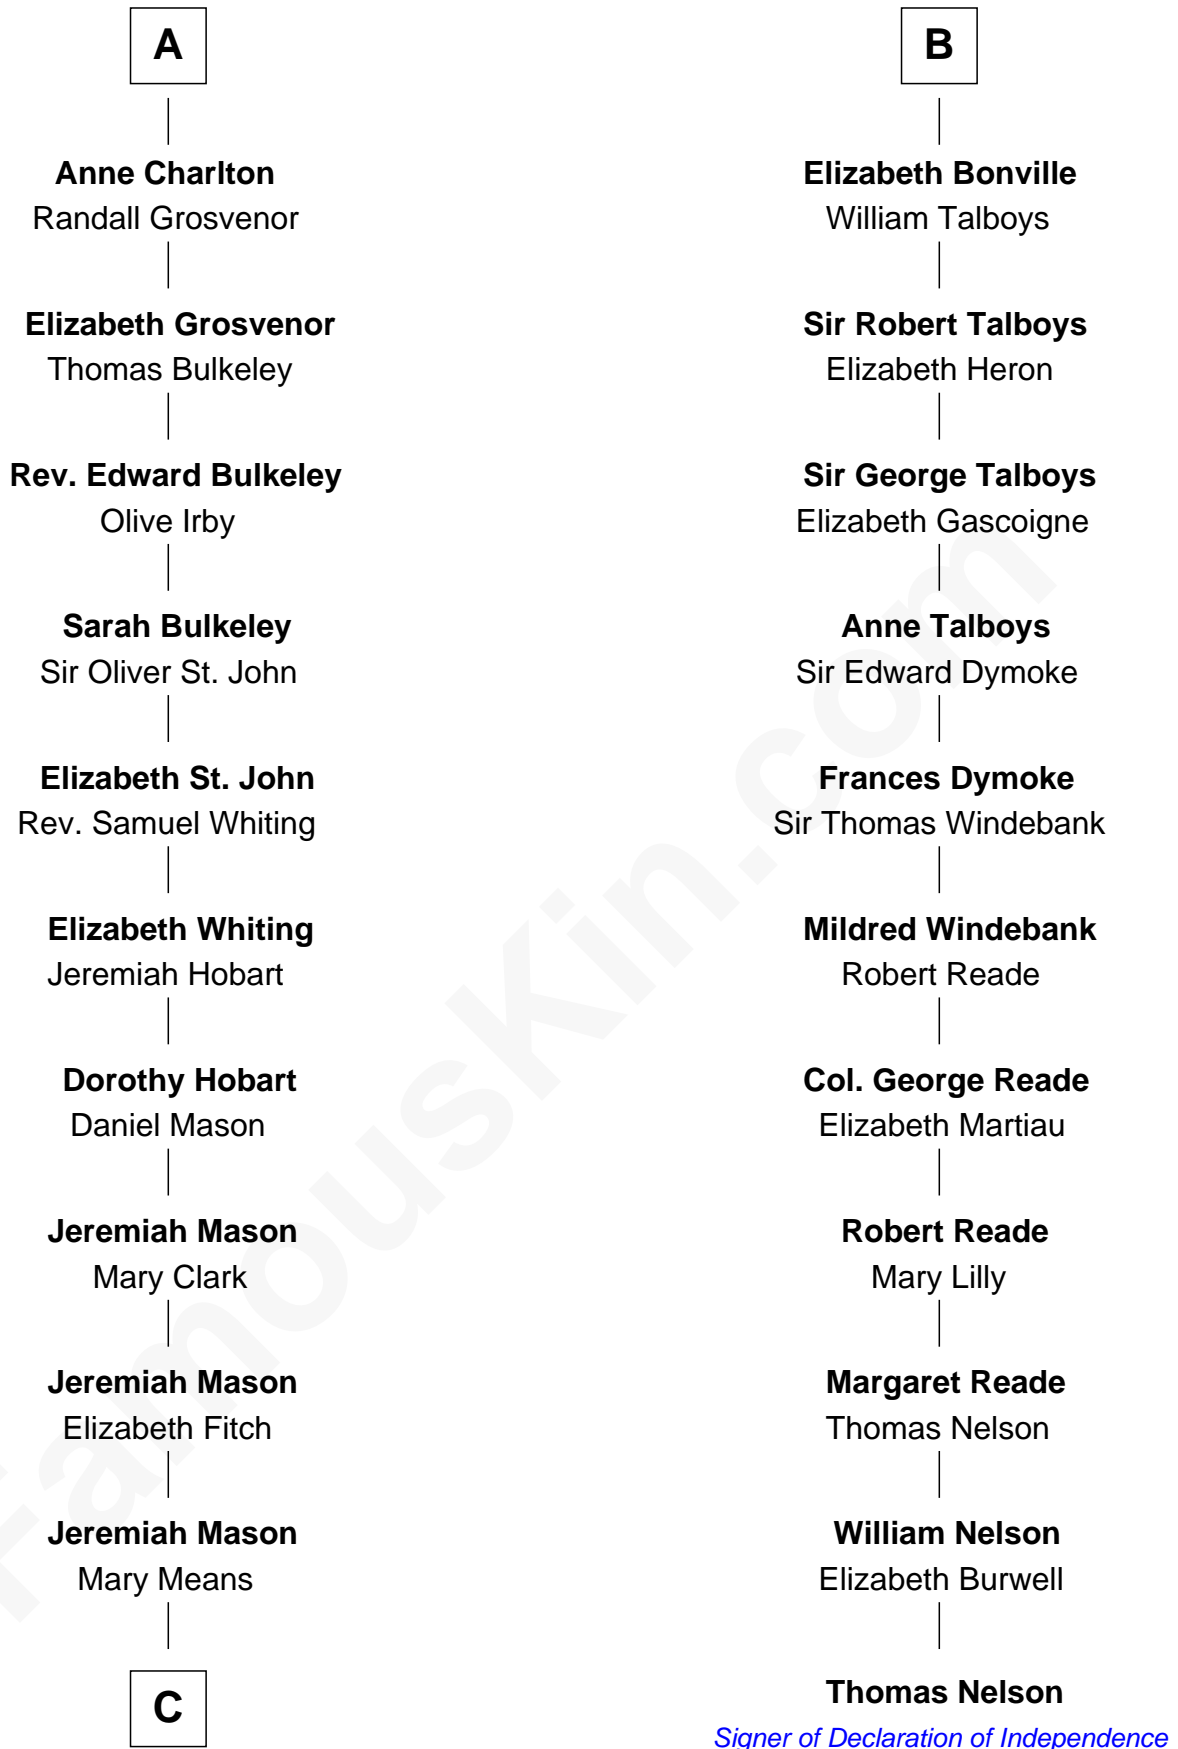

FamousKin.com Relationship Chart of

John Kerry

68th U.S. Secretary of State

17th cousin 4 times removed of

Thomas Nelson

Signer of the Declaration of Independence

Nichole d'Aubenev

Sir Roger de Somery

Margaret de Ros
Sir Reynold Grey

Margaret Grey
Sir William Bonville

B

C

Robert Means Mason

Sarah Ellen Francis

Elizabeth Mason

Robert Charles Winthrop