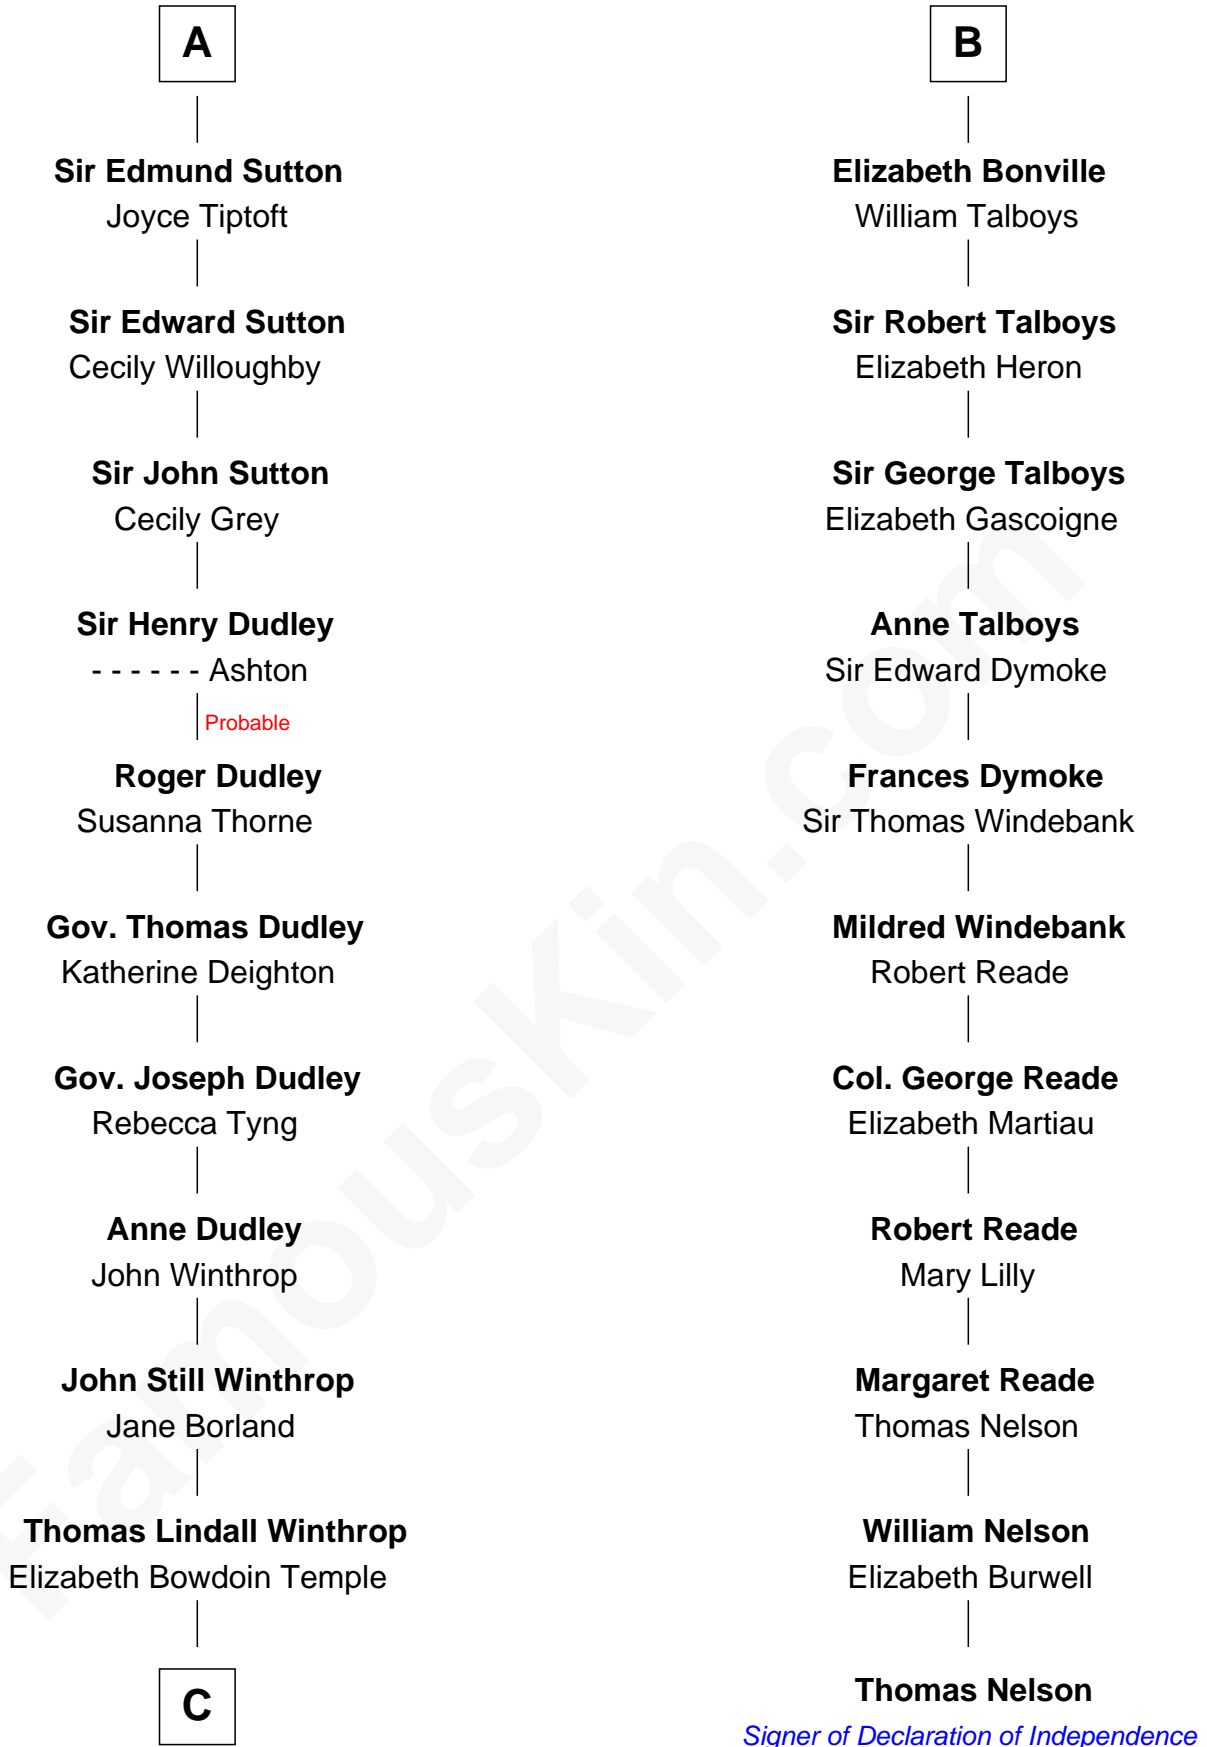

FamousKin.com Relationship Chart of

John Kerry

68th U.S. Secretary of State

17th cousin 4 times removed of

Thomas Nelson

Signer of the Declaration of Independence

Sir Roger de Somery

with wife
Amabil de Chaucombe

with wife
Nichole d'Aubenev

Roger de Somery
Agnes - - - - -

Margaret de Somery
Sir John de Sutton

Sir John de Sutton
Isabel de Cherleton

Sir John de Sutton
Joan de Clinton

Sir John Sutton
Alice le Despenser

Margaret de Ros
Sir Reynold Grey

Margaret Grey
Sir William Bonville

A

B

C

Robert Charles Winthrop
Elizabeth Cabot Blanchard

Robert Charles Winthrop
Elizabeth Mason

Margaret Tyndal Winthrop
James Grant Forbes