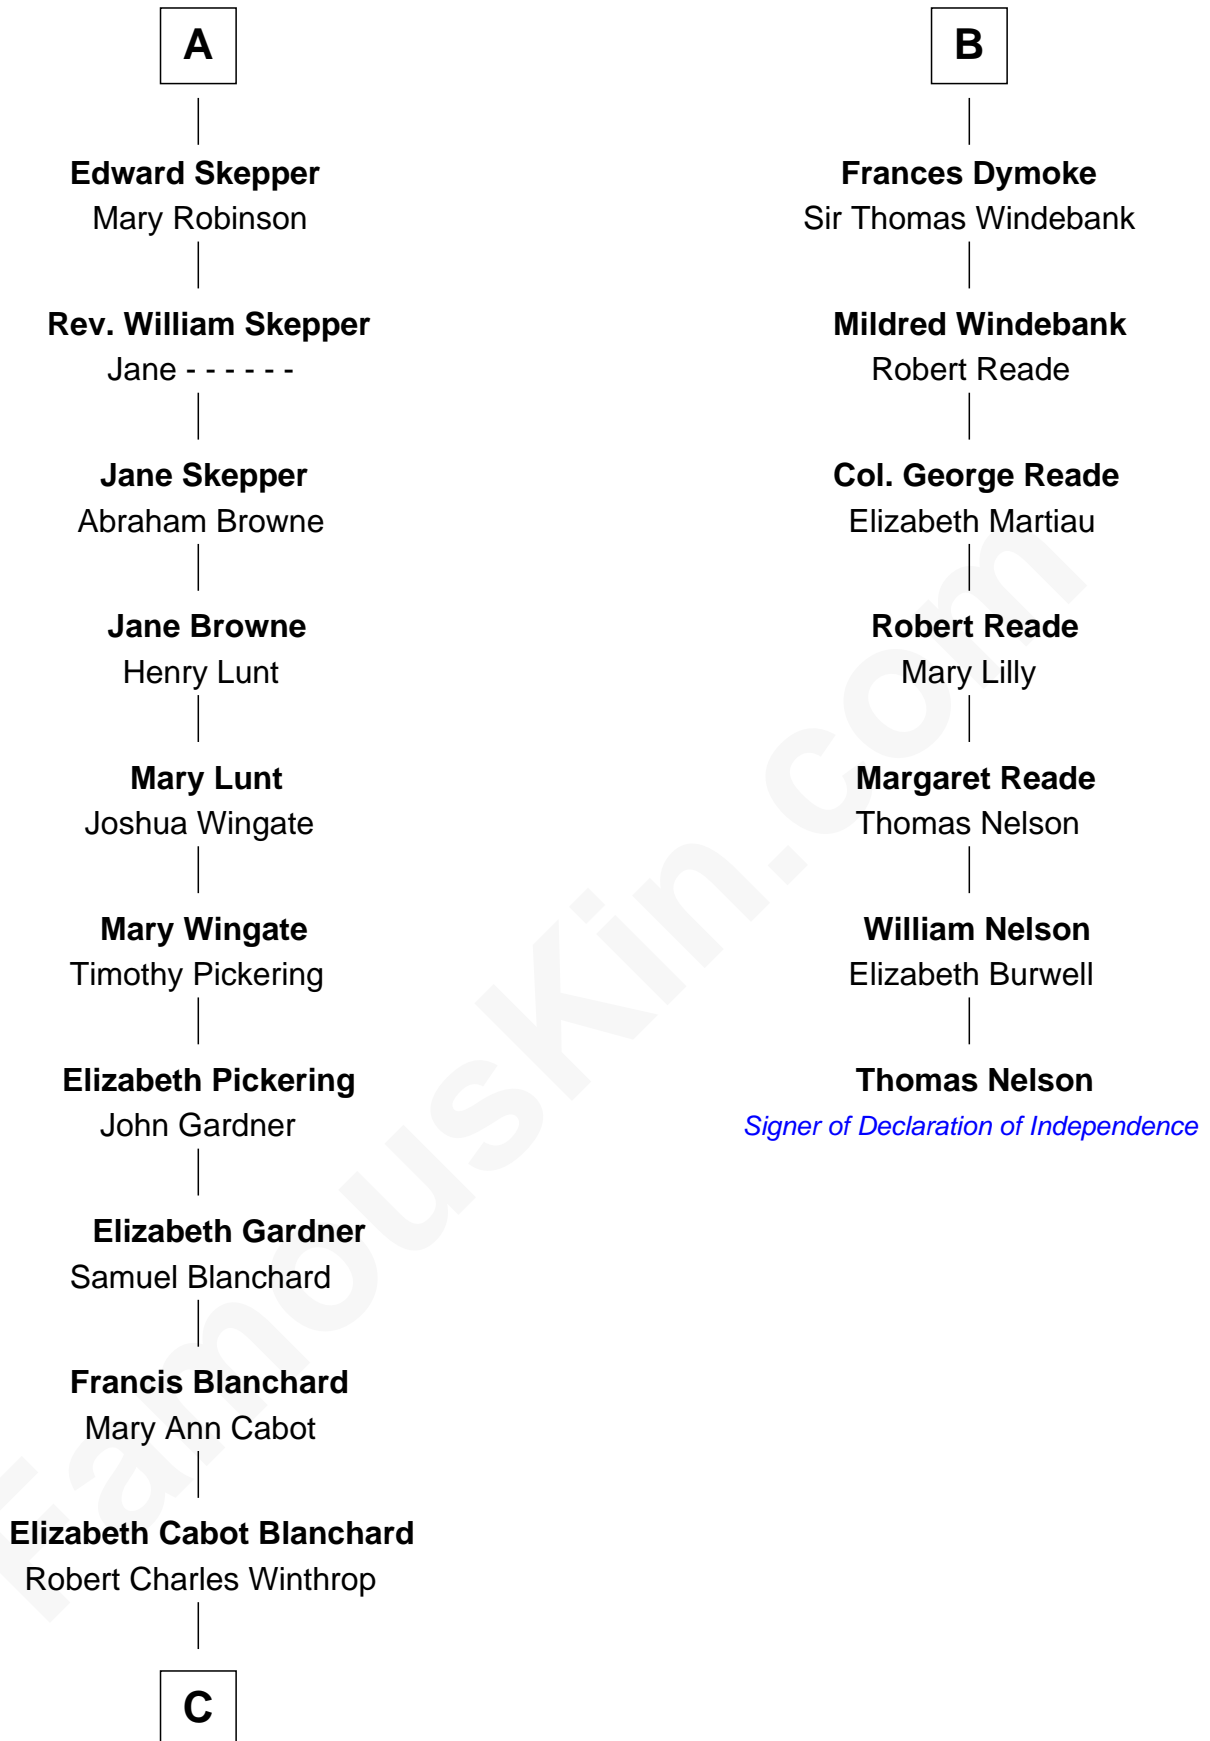

# FamousKin.com Relationship Chart of

**John Kerry**

*68th U.S. Secretary of State*

**13th cousin 7 times removed of**

**Thomas Nelson**

*Signer of the Declaration of Independence*

**Sir Hugh de Stafford**  
Philippa de Beauchamp

Sir Ralph Neville

**Ralph de Neville**

Mary Ferrers

**John Neville**

Elizabeth Newmarch

**Jane de Neville**

Sir William Gascoigne

**Sir William Gascoigne**

Margaret Percy

**Elizabeth Gascoigne**

Sir George Talboys

**Anne Talboys**

Sir Edward Dymoke

**B**

**C**

Robert Charles Winthrop

Elizabeth Mason

Margaret Tyndal Winthrop

James Grant Forbes

Rosemary Isabel Forbes

Richard John Kerry

John Kerry

*68th U.S. Secretary of State*

FamousKin.com