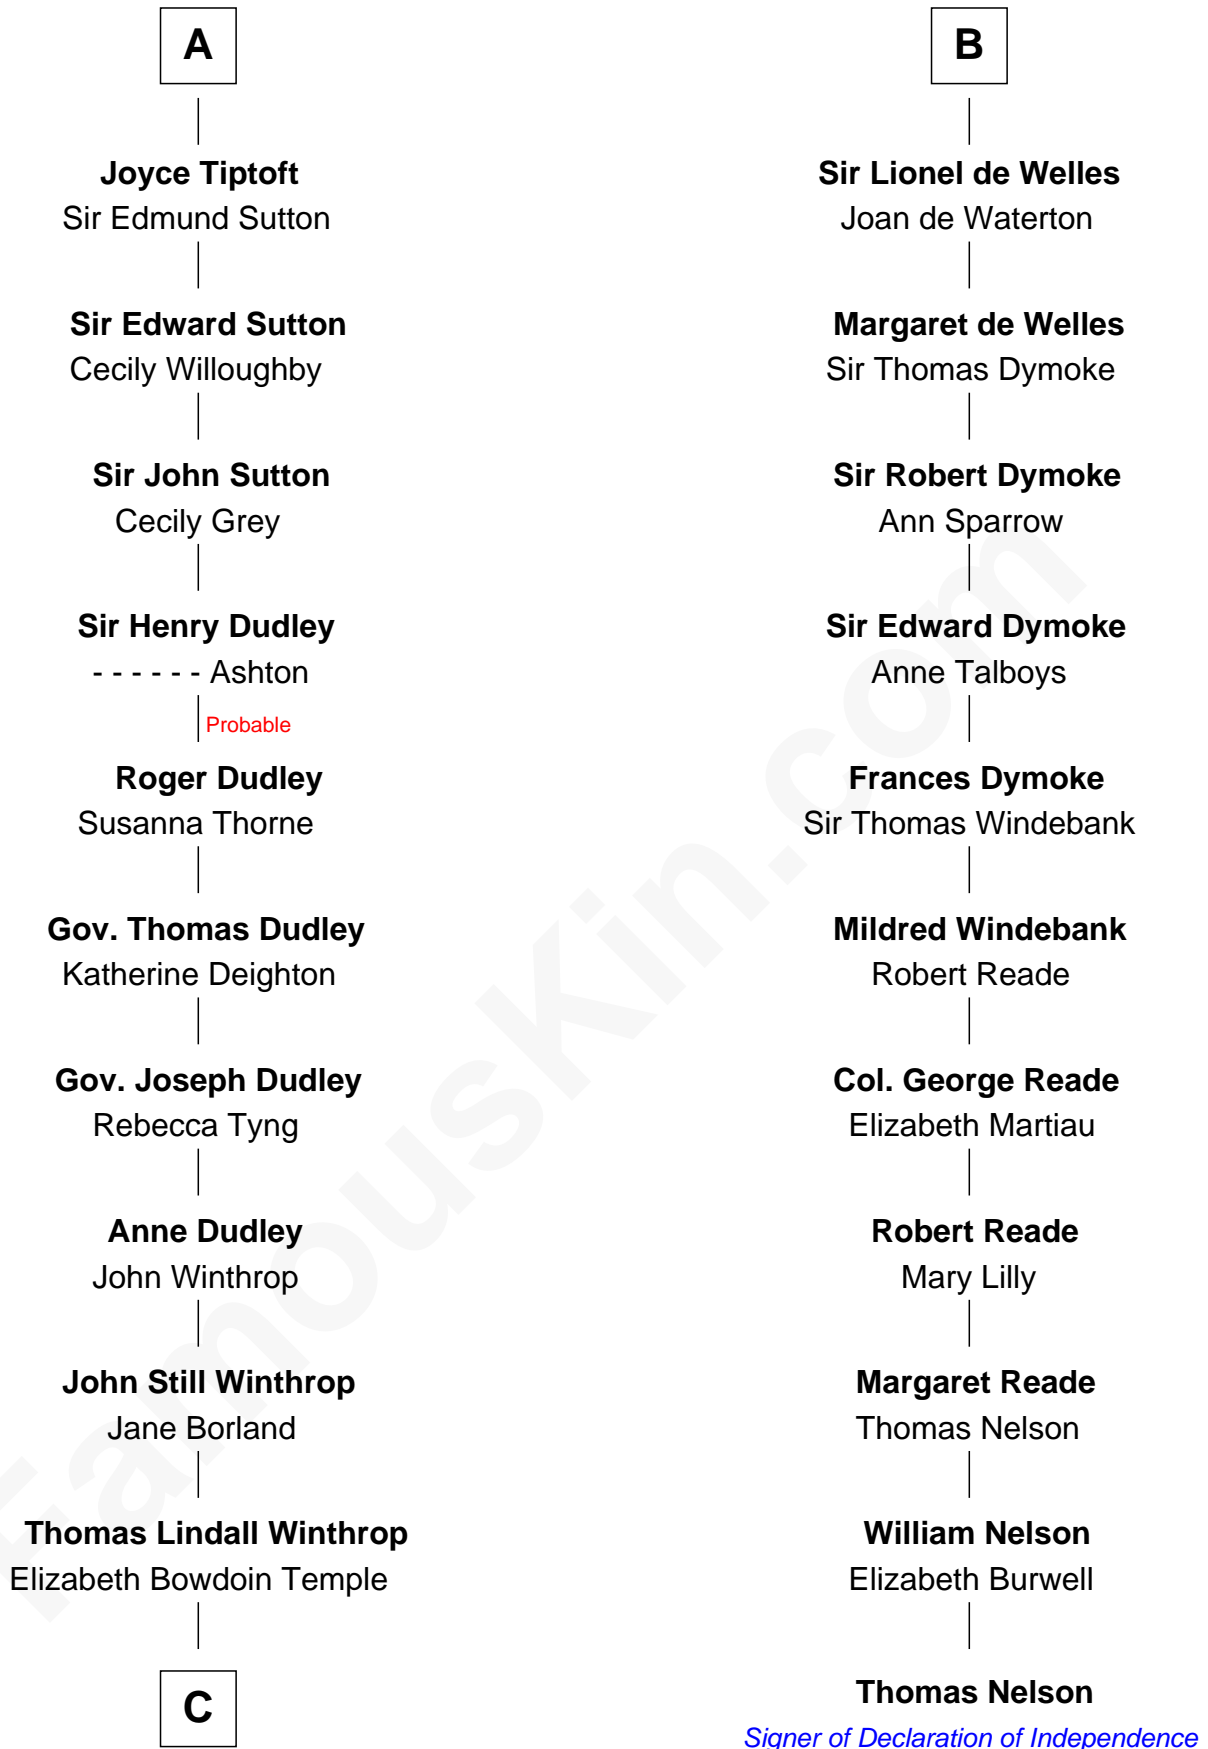

FamousKin.com Relationship Chart of

John Kerry

68th U.S. Secretary of State

17th cousin 4 times removed of

Thomas Nelson

Signer of the Declaration of Independence

Henry II, Duke of Brabant
Marie of Hohenstaufen

Eleanor de Mowbray
John de Welles

Eudo de Welles
Maud de Greystoke

B

C

Robert Charles Winthrop
Elizabeth Cabot Blanchard

Robert Charles Winthrop
Elizabeth Mason

Margaret Tyndal Winthrop
James Grant Forbes

Rosemary Isabel Forbes
Richard John Kerry