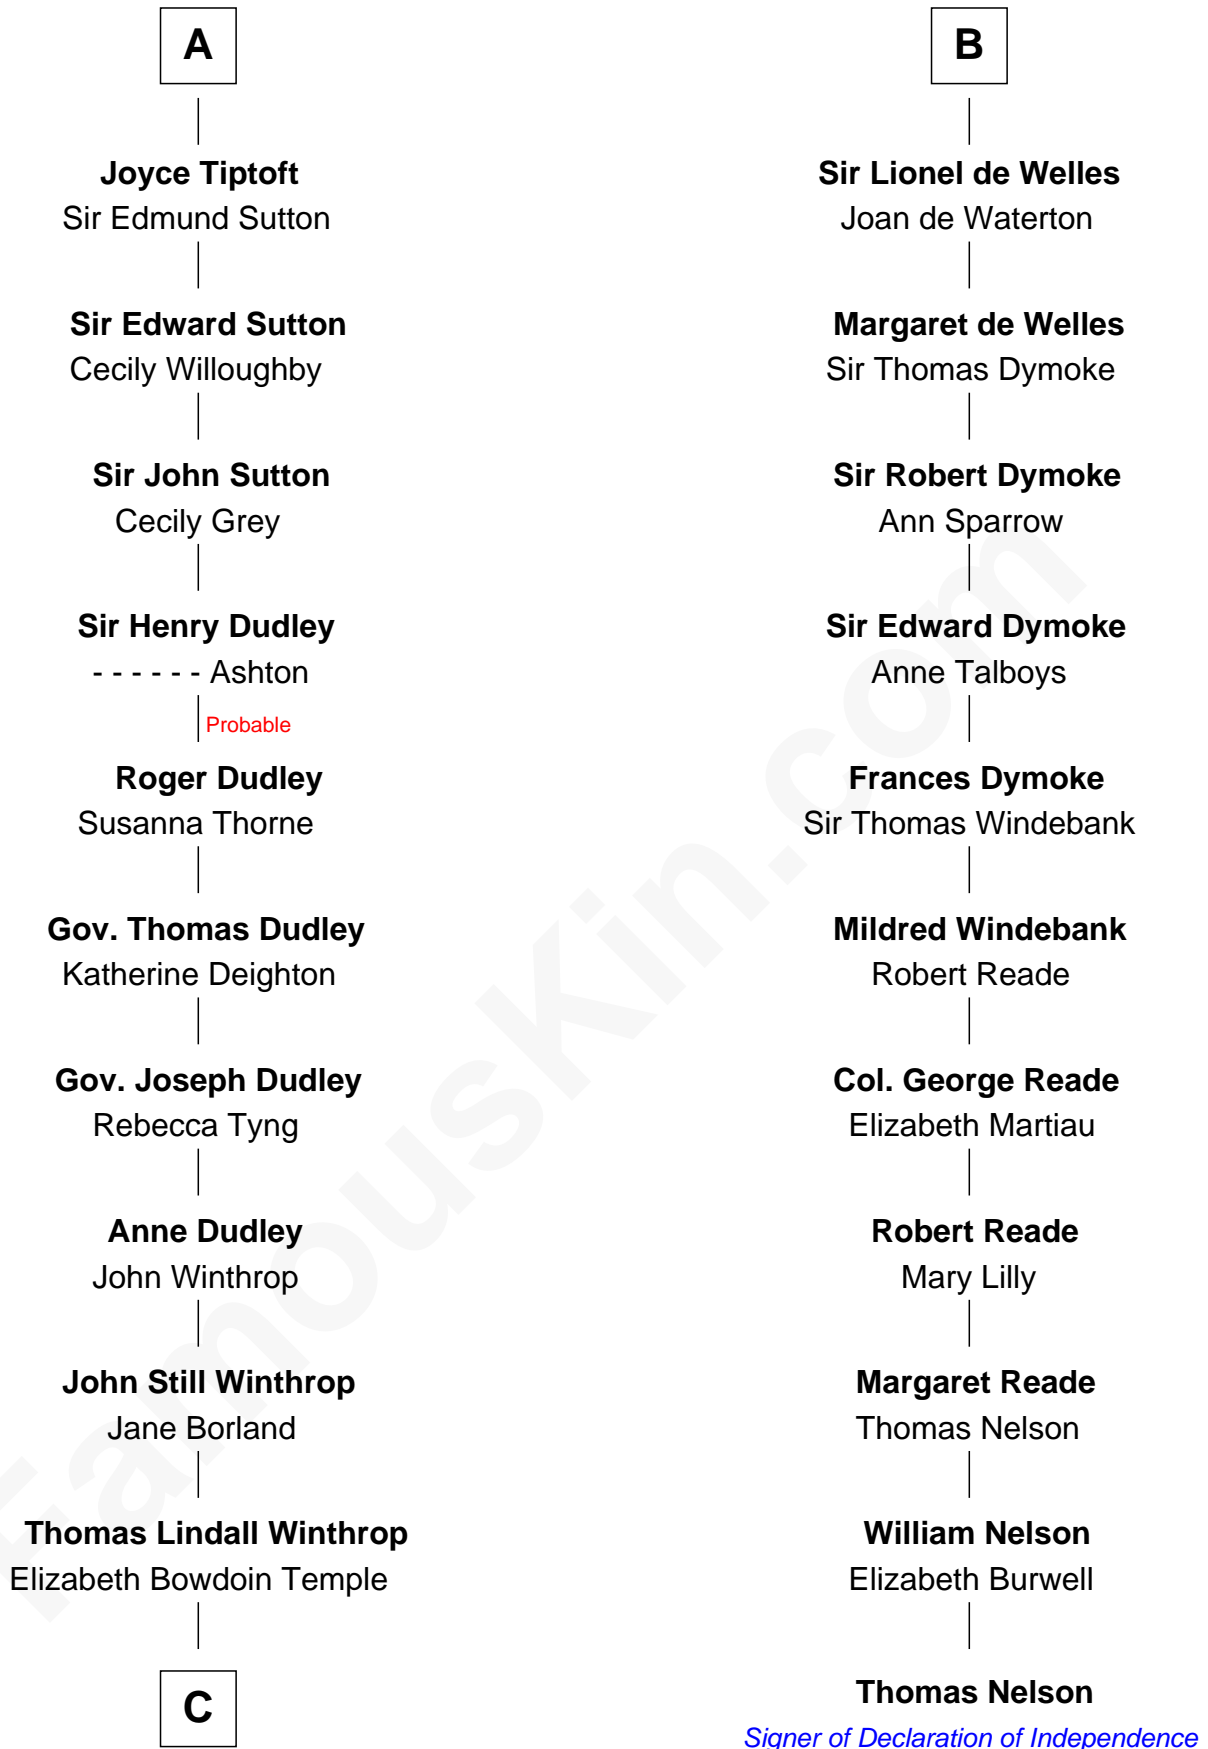

FamousKin.com

Relationship Chart of

John Kerry

68th U.S. Secretary of State

17th cousin 4 times removed of

Thomas Nelson

Signer of the Declaration of Independence

Henry III, Duke of Brabant

Adelaide of Burgundy

C

Robert Charles Winthrop
Elizabeth Cabot Blanchard

Robert Charles Winthrop
Elizabeth Mason

Margaret Tyndal Winthrop
James Grant Forbes

Rosemary Isabel Forbes
Richard John Kerry

John Kerry
68th U.S. Secretary of State