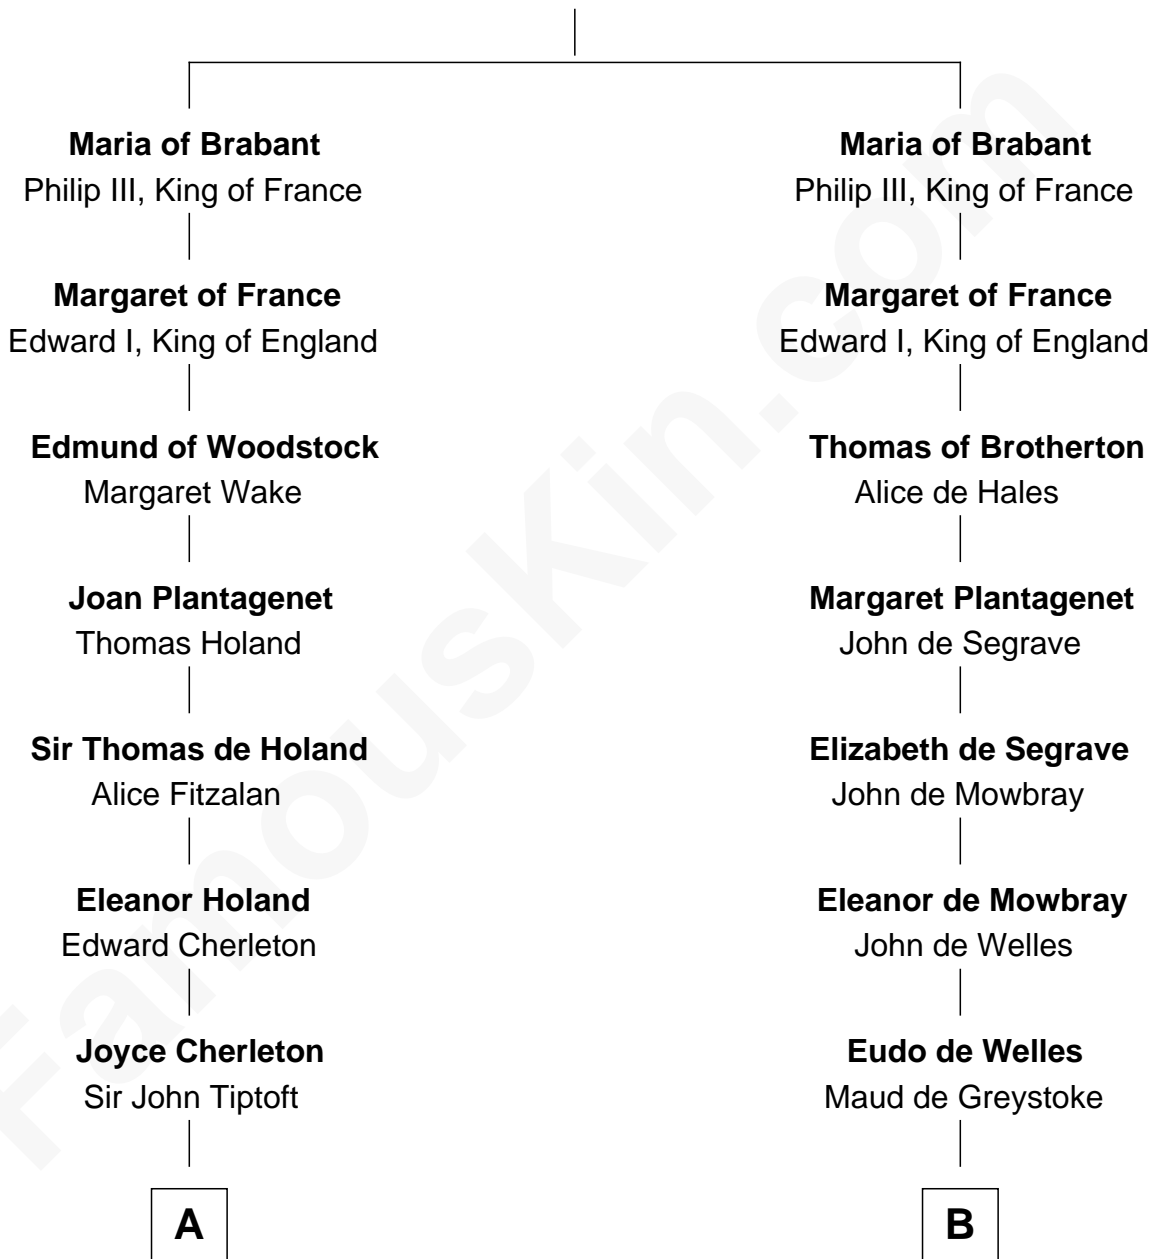

FamousKin.com

Relationship Chart of

John Kerry

68th U.S. Secretary of State

17th cousin 4 times removed of

Thomas Nelson

Signer of the Declaration of Independence

Henry III, Duke of Brabant

Adelaide of Burgundy

C

Robert Charles Winthrop
Elizabeth Cabot Blanchard

Robert Charles Winthrop
Elizabeth Mason

Margaret Tyndal Winthrop
James Grant Forbes

Rosemary Isabel Forbes
Richard John Kerry

John Kerry
68th U.S. Secretary of State