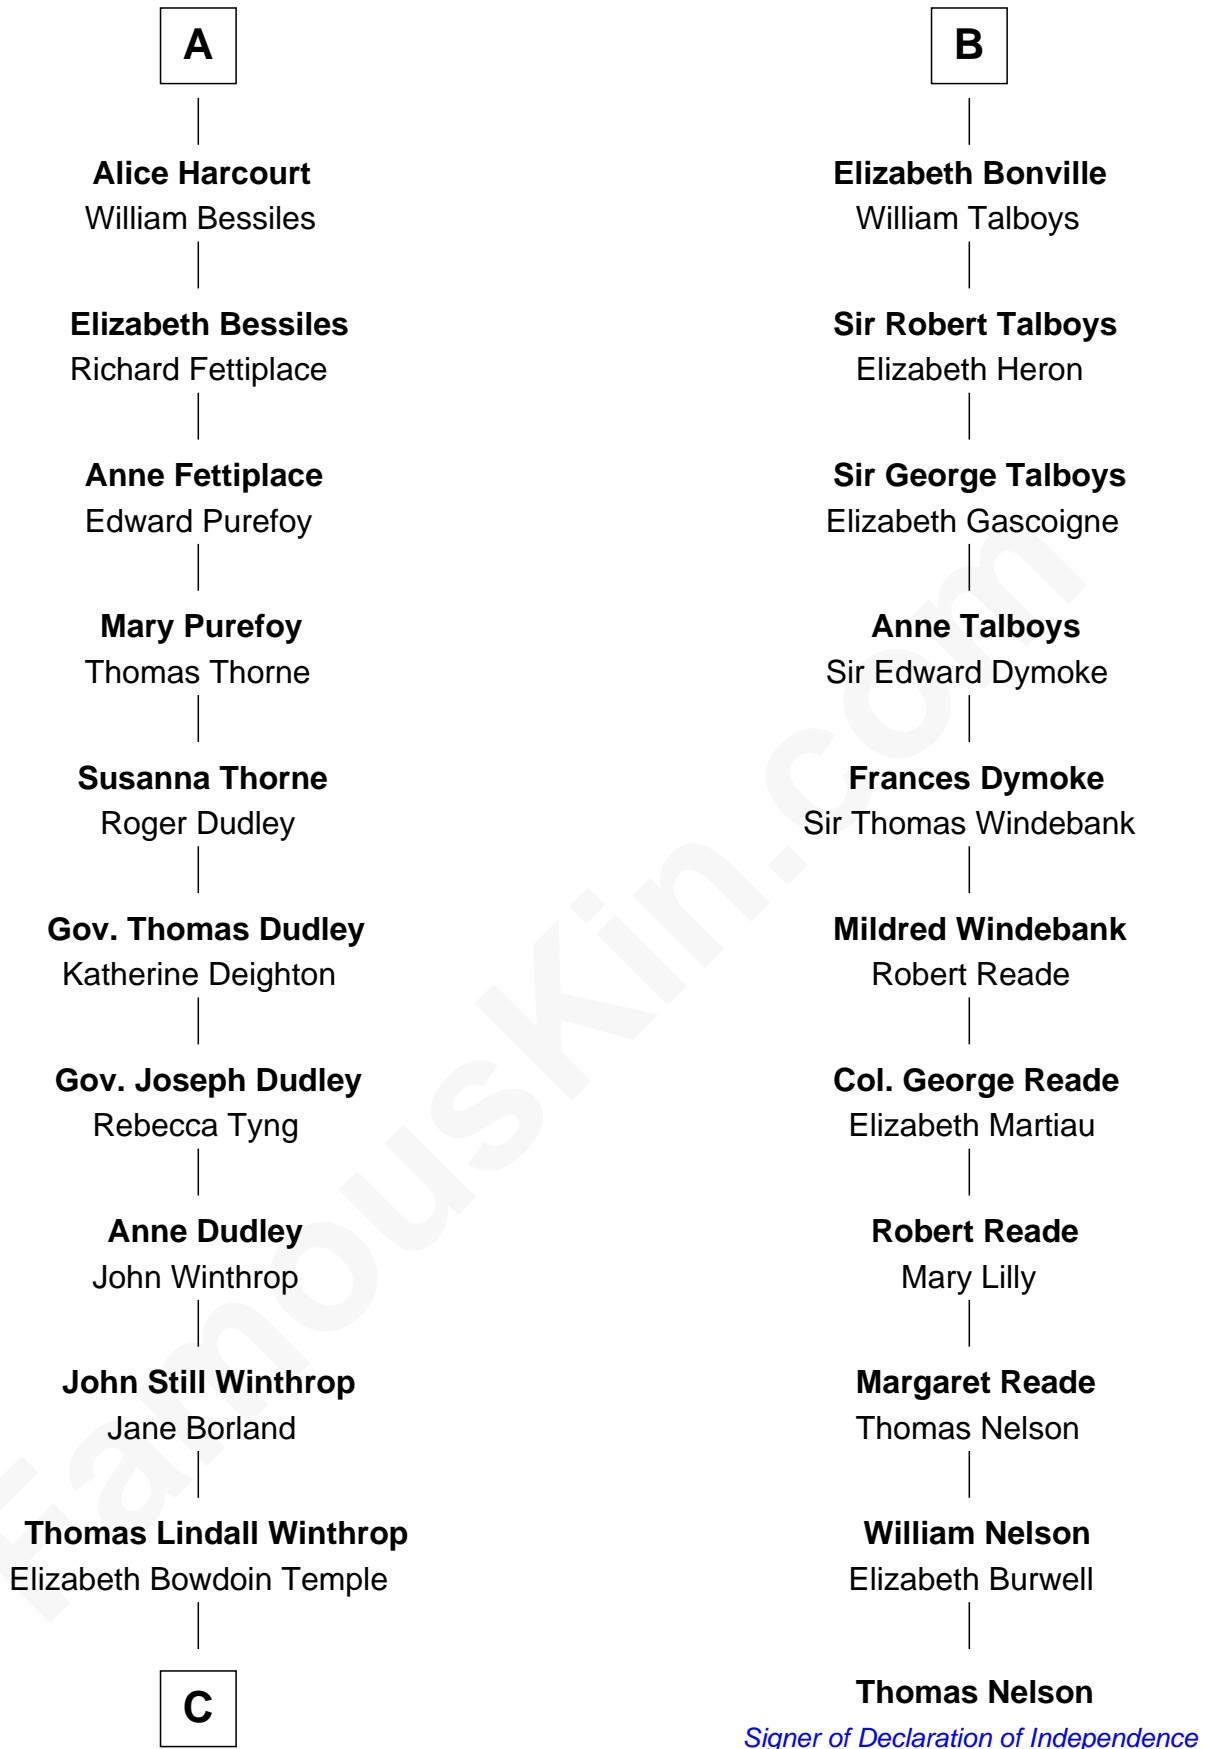

FamousKin.com Relationship Chart of

John Kerry

68th U.S. Secretary of State

17th cousin 4 times removed of

Thomas Nelson

Signer of the Declaration of Independence

Sir William de Hastings

Margaret le Bigod

Ada of Huntingdon

Sir Henry de Hastings

Joan de Cantilupe

Sir John de Hastings

Isabel de Valence

Elizabeth de Hastings

Sir Roger de Grey

Sir Reynold de Grey

Eleanor le Strange

Sir Reynold Grey

Margaret de Ros

Margaret Grey

Sir William Bonville

B

C

Robert Charles Winthrop
Elizabeth Cabot Blanchard

Robert Charles Winthrop
Elizabeth Mason

Margaret Tyndal Winthrop
James Grant Forbes

Rosemary Isabel Forbes
Richard John Kerry

John Kerry
68th U.S. Secretary of State

FamousKin.com